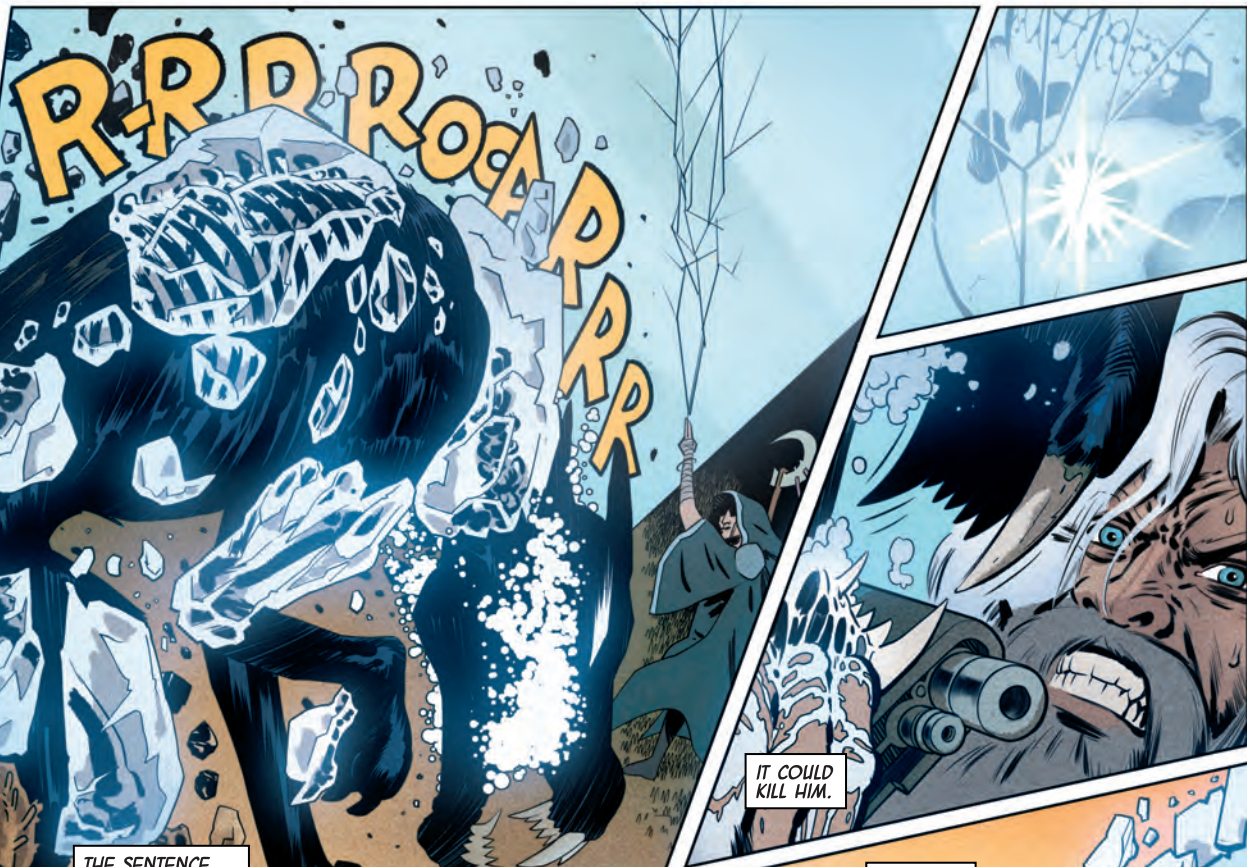

R-R D ROAR RRR

THE SENTENCE GOES UNFINISHED.