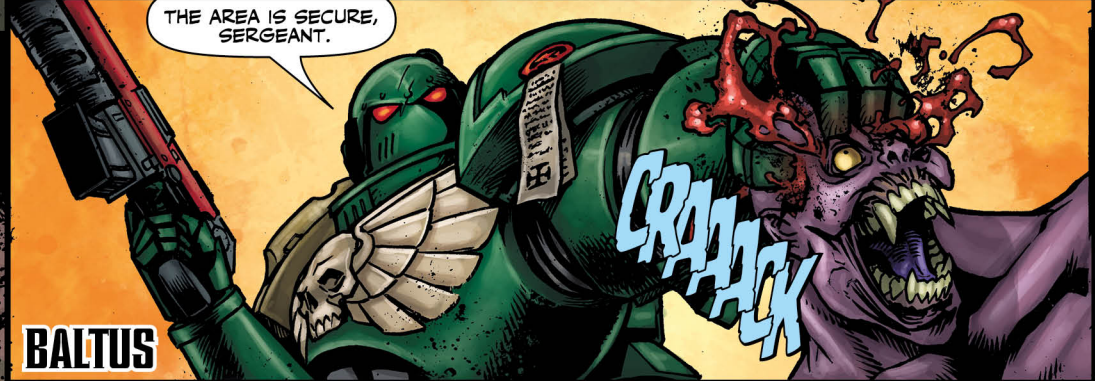

LEGEND TELLS THAT THE BATTLE  
FOUGHT HERE WAS OF A SCALE  
UNSEEN SINCE THE DARK DAYS OF  
PROSPERO. HERE, ON EXYRION,  
LEGION CLASHED WITH LEGION;  
BROTHER WITH BROTHER.

IT IS SAID THAT THE ENEMY  
DEPLOYED A WEAPON SO  
CATASTROPHIC THAT A  
MILLION LIVES WERE  
CLAIMED IN A SINGLE BLOW,  
AND THE RESULTING  
PSYCHIC HOWL CAUSED THE  
VOID ITSELF TO SUNDER.

THE ENSUING WARP STORM  
SCOURED THE ENTIRE CALAPHAX  
CLUSTER, BURNING AWAY ALL  
TRACES OF LIFE AND RENDERING  
THE SECTOR IMPASSABLE FOR  
NEARLY TEN MILLENNIA.

NOW, THE PLANET IS NOTHING BUT THE DOMAIN OF DEGENERATE WARP SPAWN AND A WASTELAND OF THE LONG DEAD.

**BRAPPA**

THE AREA IS SECURE, SERGEANT.

**BALTUS**

**CRACK**

FORM A PERIMETER AND REMAIN WATCHFUL. THERE ARE MORE OF THEM OUT THERE, SKULKING IN THE RUINS.

**BAN**

**KADDUS**

**PHAEDUS**

OVER HERE,  
SERGEANT.

PHAEDUS?

IT'S A  
THERMAL  
VENT. AND IT'S  
OPERATIONAL.

THERE'S  
SOMETHING ALIVE  
DOWN THERE?

I'M DETECTING  
MULTIPLE LIFE SIGNS.  
*THOUSANDS* OF  
THEM.

MORE OF  
THOSE WARP-SPAWNED  
VERMIN?