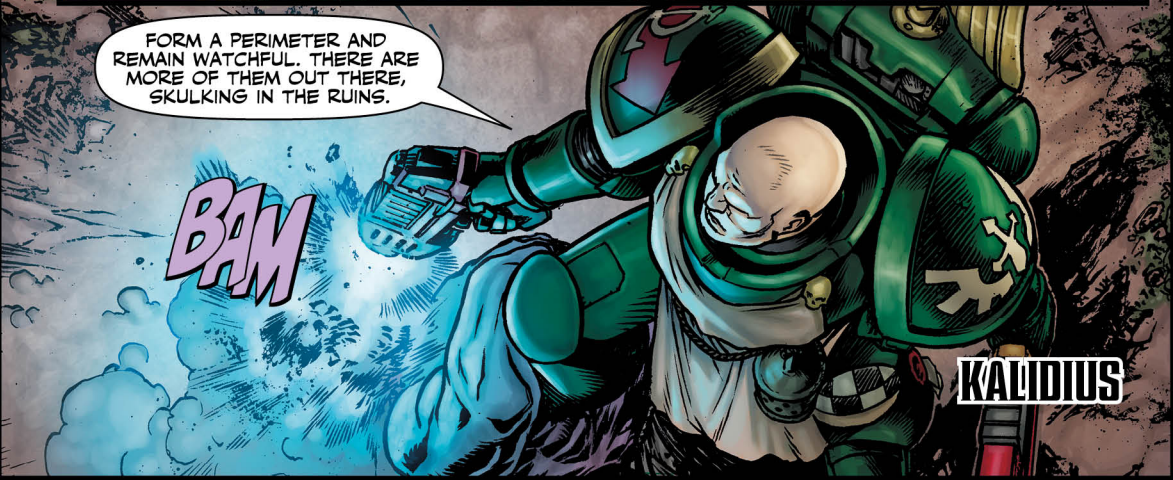

THE ENSUING WARP STORM  
SCOURED THE ENTIRE CALAPHAX  
CLUSTER, BURNING AWAY ALL  
TRACES OF LIFE AND RENDERING  
THE SECTOR IMPASSABLE FOR  
NEARLY TEN MILLENNIA.

NOW, THE PLANET IS NOTHING BUT THE DOMAIN OF DEGENERATE WARP SPAWN AND A WASTELAND OF THE LONG DEAD.

**BRAPPA**

THE AREA IS SECURE, SERGEANT.

**BALTUS**

**CRACK**

FORM A PERIMETER AND REMAIN WATCHFUL. THERE ARE MORE OF THEM OUT THERE, SKULKING IN THE RUINS.

**BAN**

**KADDUS**

**PHAEDUS**

OVER HERE,  
SERGEANT.

PHAEDUS?

IT'S A  
THERMAL  
VENT. AND IT'S  
OPERATIONAL.

THERE'S  
SOMETHING ALIVE  
DOWN THERE?

I'M DETECTING  
MULTIPLE LIFE SIGNS.  
*THOUSANDS* OF  
THEM.

MORE OF  
THOSE WARP-SPAWNED  
VERMIN?