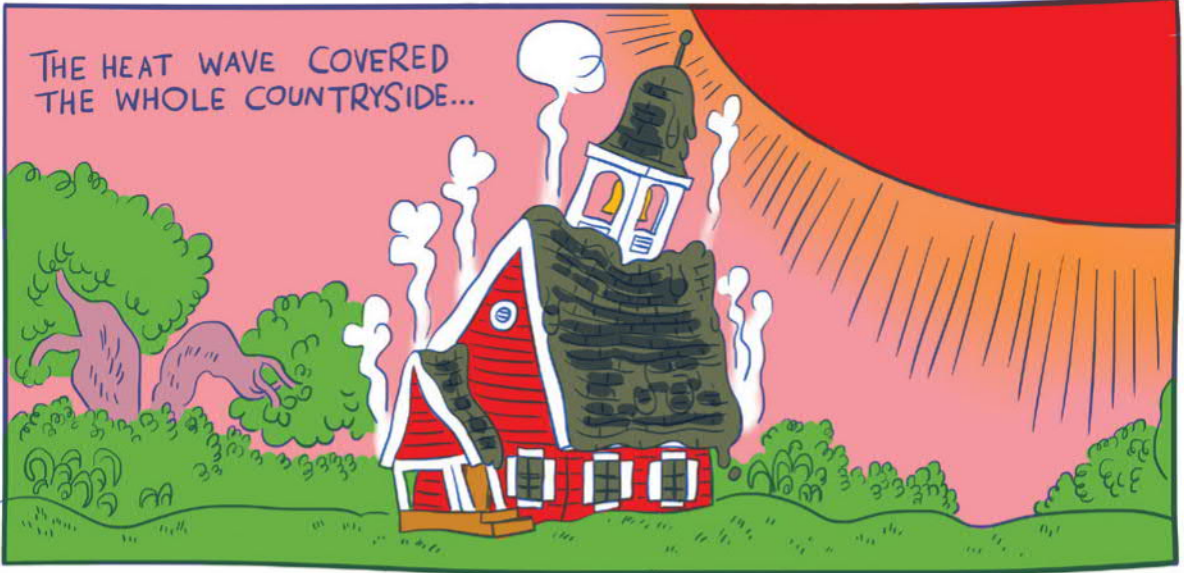

OVER THE GARDEN WALL™

CREATED BY
PAT McHALE

“THE RAFT”
WRITTEN & ILLUSTRATED BY **GEORGE MAGER**

COVER **F CHOO**
SUBSCRIPTION COVER **GANG YI**

DESIGNER **KELSEY DIETERICH**
ASSOCIATE EDITOR **WHITNEY LEOPARD**
EDITOR **SHANNON WATTERS**

kaboom!™
WWW.BOOM-STUDIOS.COM

CN
CARTOON NETWORK

THE HEAT WAVE COVERED THE WHOLE COUNTRYSIDE...

...EVERYTHING WAS DRY.

EVEN WITH THE OPEN WINDOWS AT MISS LANGTREE'S SCHOOL, THERE IS NO FRESH AIR.

THE KIDS SWEAT IN THEIR
WARM FUR COATS...