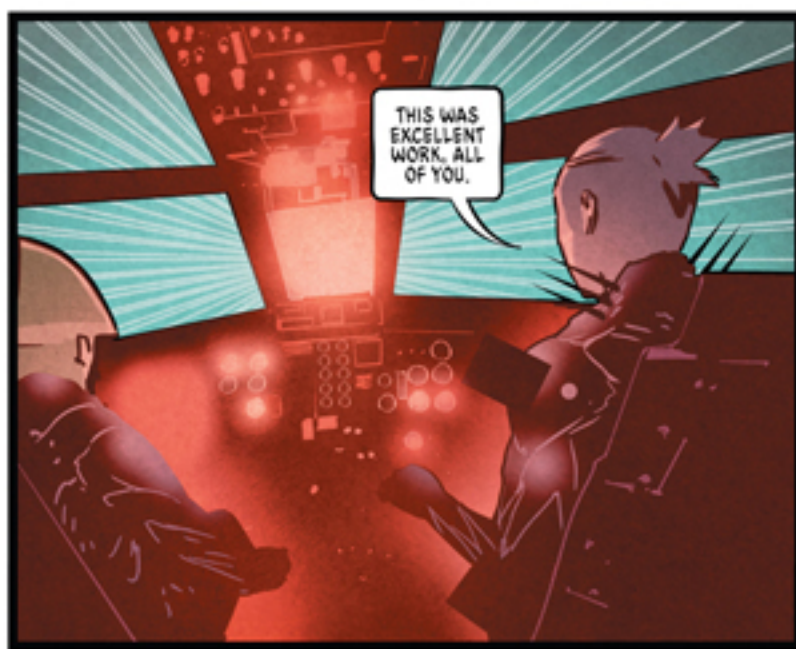

COME ON NOW... BEEN THROUGH TOO MUCH DAMN TROUBLE FOR YOU ALREADY...

GRAB!

KEPLER STATION VIGILANCE, PLEASE BE ADVISED I'LL BE COMING THROUGH A WINDOW ON THE SOUTHEAST SIDE, AND WARM UP THEM MEDICAL CREWS.

MIGHT NOT HAVE MY KEY ON ME, AND COMING UP ON THE SHIELD FULLY EXPOSED.

UNDERSTOOD. GOOD LUCK.

THIS IS SHERRIE. THE KID IS GONE--- THIS IS AIR.

ANOTHER TIME. GET BACK DOWN HERE, COORDINATES SENT TO YOUR SUIT, AND FISHING FINN OUT NOW.

THIS WAS EXCELLENT WORK, ALL OF YOU.

"VALIUS BECAME MUCH SAFER THIS NIGHT."