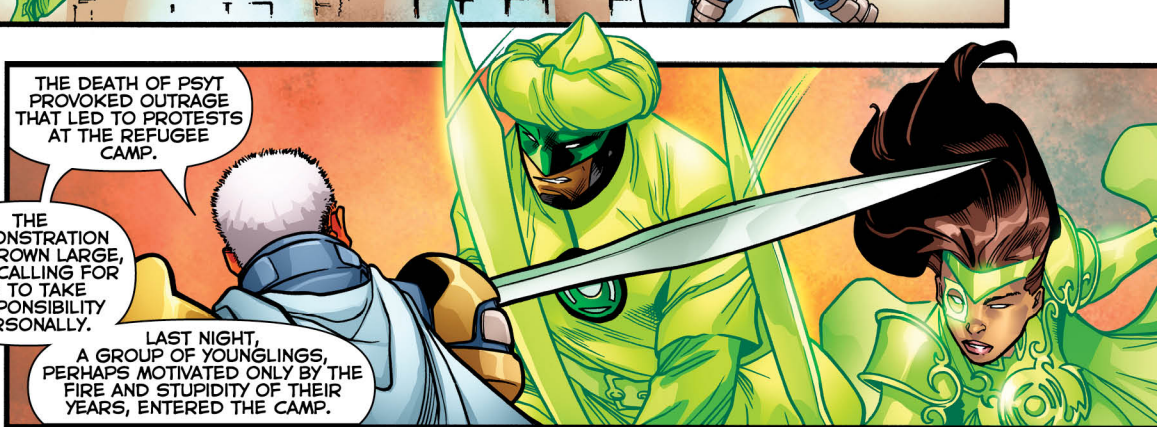

UHHHHH.

WHEN IN ROME...

...GO FULL GLADIATOR.

ON TOP OF THE EXISTING TENSIONS, NEWS OF THE DNA EVIDENCE WAS LEAKED TO THE *ALL-WEAVE* AND SPREAD LIKE WILDFIRE, AMIDST CONSPIRACY THEORIES AND RUMOR.

MURDER IS RARE IN TOKOO. THERE'S LITTLE APPETITE FOR VIOLENCE SINCE THE WARS.

THE DEATH OF PSYT PROVOKED OUTRAGE THAT LED TO PROTESTS AT THE REFUGEE CAMP.

THE DEMONSTRATION HAS GROWN LARGE, MANY CALLING FOR ME TO TAKE RESPONSIBILITY PERSONALLY.

LAST NIGHT, A GROUP OF YOUNGLINGS, PERHAPS MOTIVATED ONLY BY THE FIRE AND STUPIDITY OF THEIR YEARS, ENTERED THE CAMP.