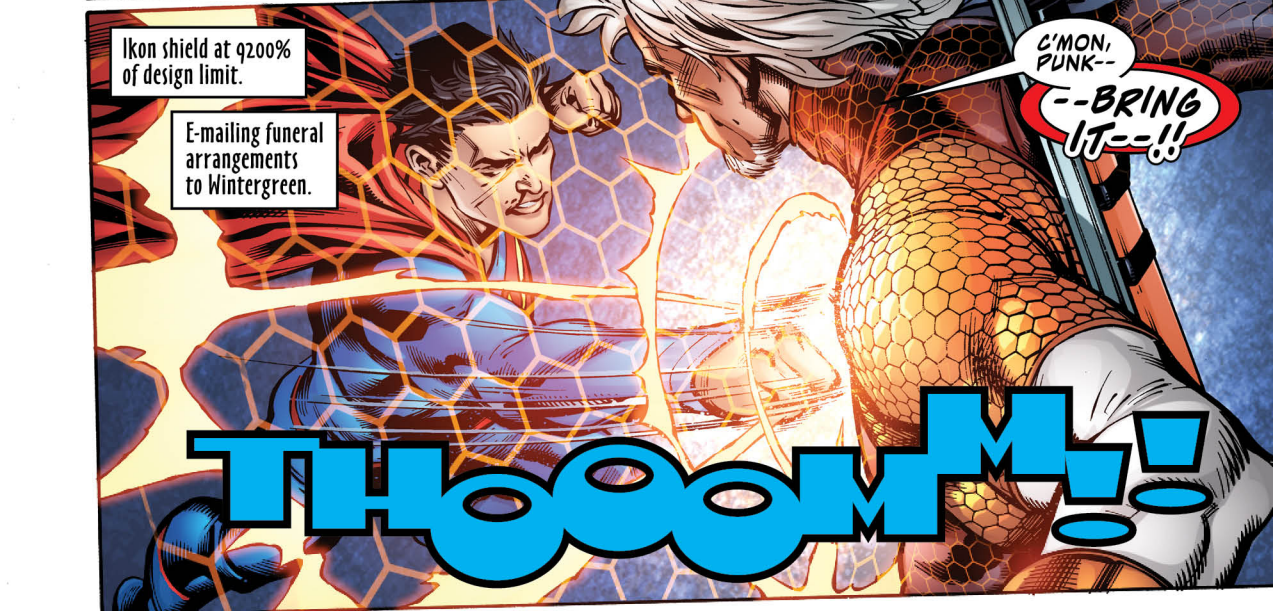

Ikon shield at 90% of design limit.

YEAH.
RIGHT.

Ikon shield at 382%
of design limit.

PLEASE.
BATGIRL
HITS
HARDER THAN
THAT.

Ikon shield at 9200%
of design limit.

E-mailing funeral
arrangements
to Wintergreen.