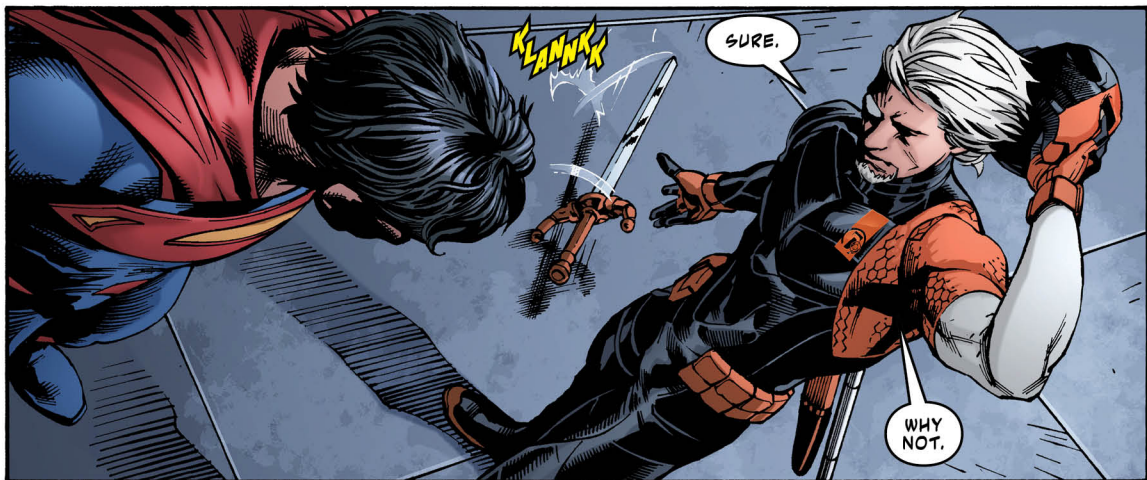

SUPERMAN created by
JERRY SIEGEL and
JOE SHUSTER.

By special arrangement
with the
JERRY SIEGEL family.

"The Librarian"

ROTA (+18)

TWELVE
HOURS
AGO

TAKE ME IN.

I'VE GOT LAWYERS THAT MAKE DARKSEID LOOK LIKE A LIBRARIAN.