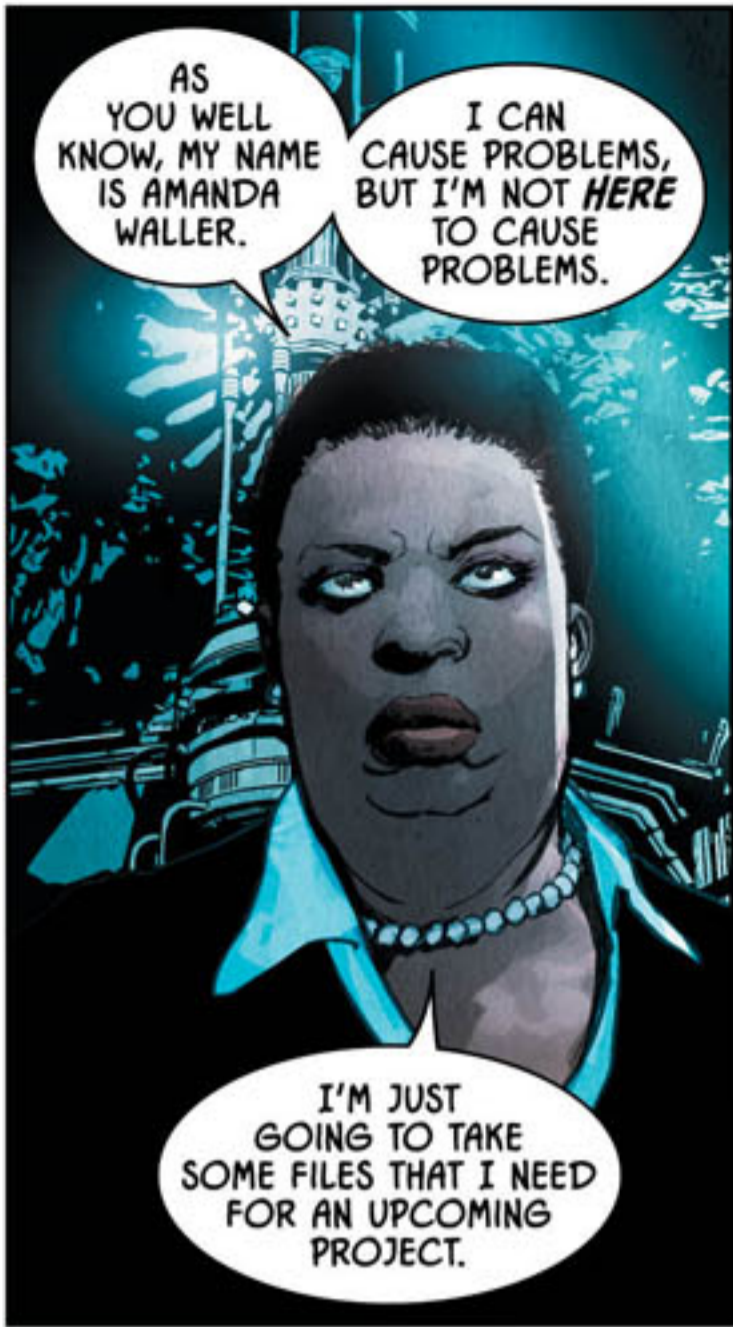

DC Comics Presents **I AM SUICIDE** PART FIVE

TOM KING
writer

MIKEL JANÍN
pencils & inks

JUNE CHUNG
colors

CLAYTON COWLES
letters

MIKEL JANÍN
cover

TIM SALE and BRENNAN WAGNER
variant cover

REBECCA TAYLOR
associate editor

MARK DOYLE
editor

BATMAN created by
BOB KANE
with **BILL FINGER**

THE BATCAVE.

EXCUSE ME.

MR. PENNYWORTH?

I'M SORRY, I WAS TRYING NOT TO STARTLE YOU.

I DON'T LIKE TO SNEAK UP ON PEOPLE.

UNNECESSARILY.

AS YOU WELL KNOW, MY NAME IS AMANDA WALLER.

I CAN CAUSE PROBLEMS, BUT I'M NOT *HERE* TO CAUSE PROBLEMS.

I'M JUST GOING TO TAKE SOME FILES THAT I NEED FOR AN UPCOMING PROJECT.

AS SOON AS I GATHER THEM, I'LL LEAVE.