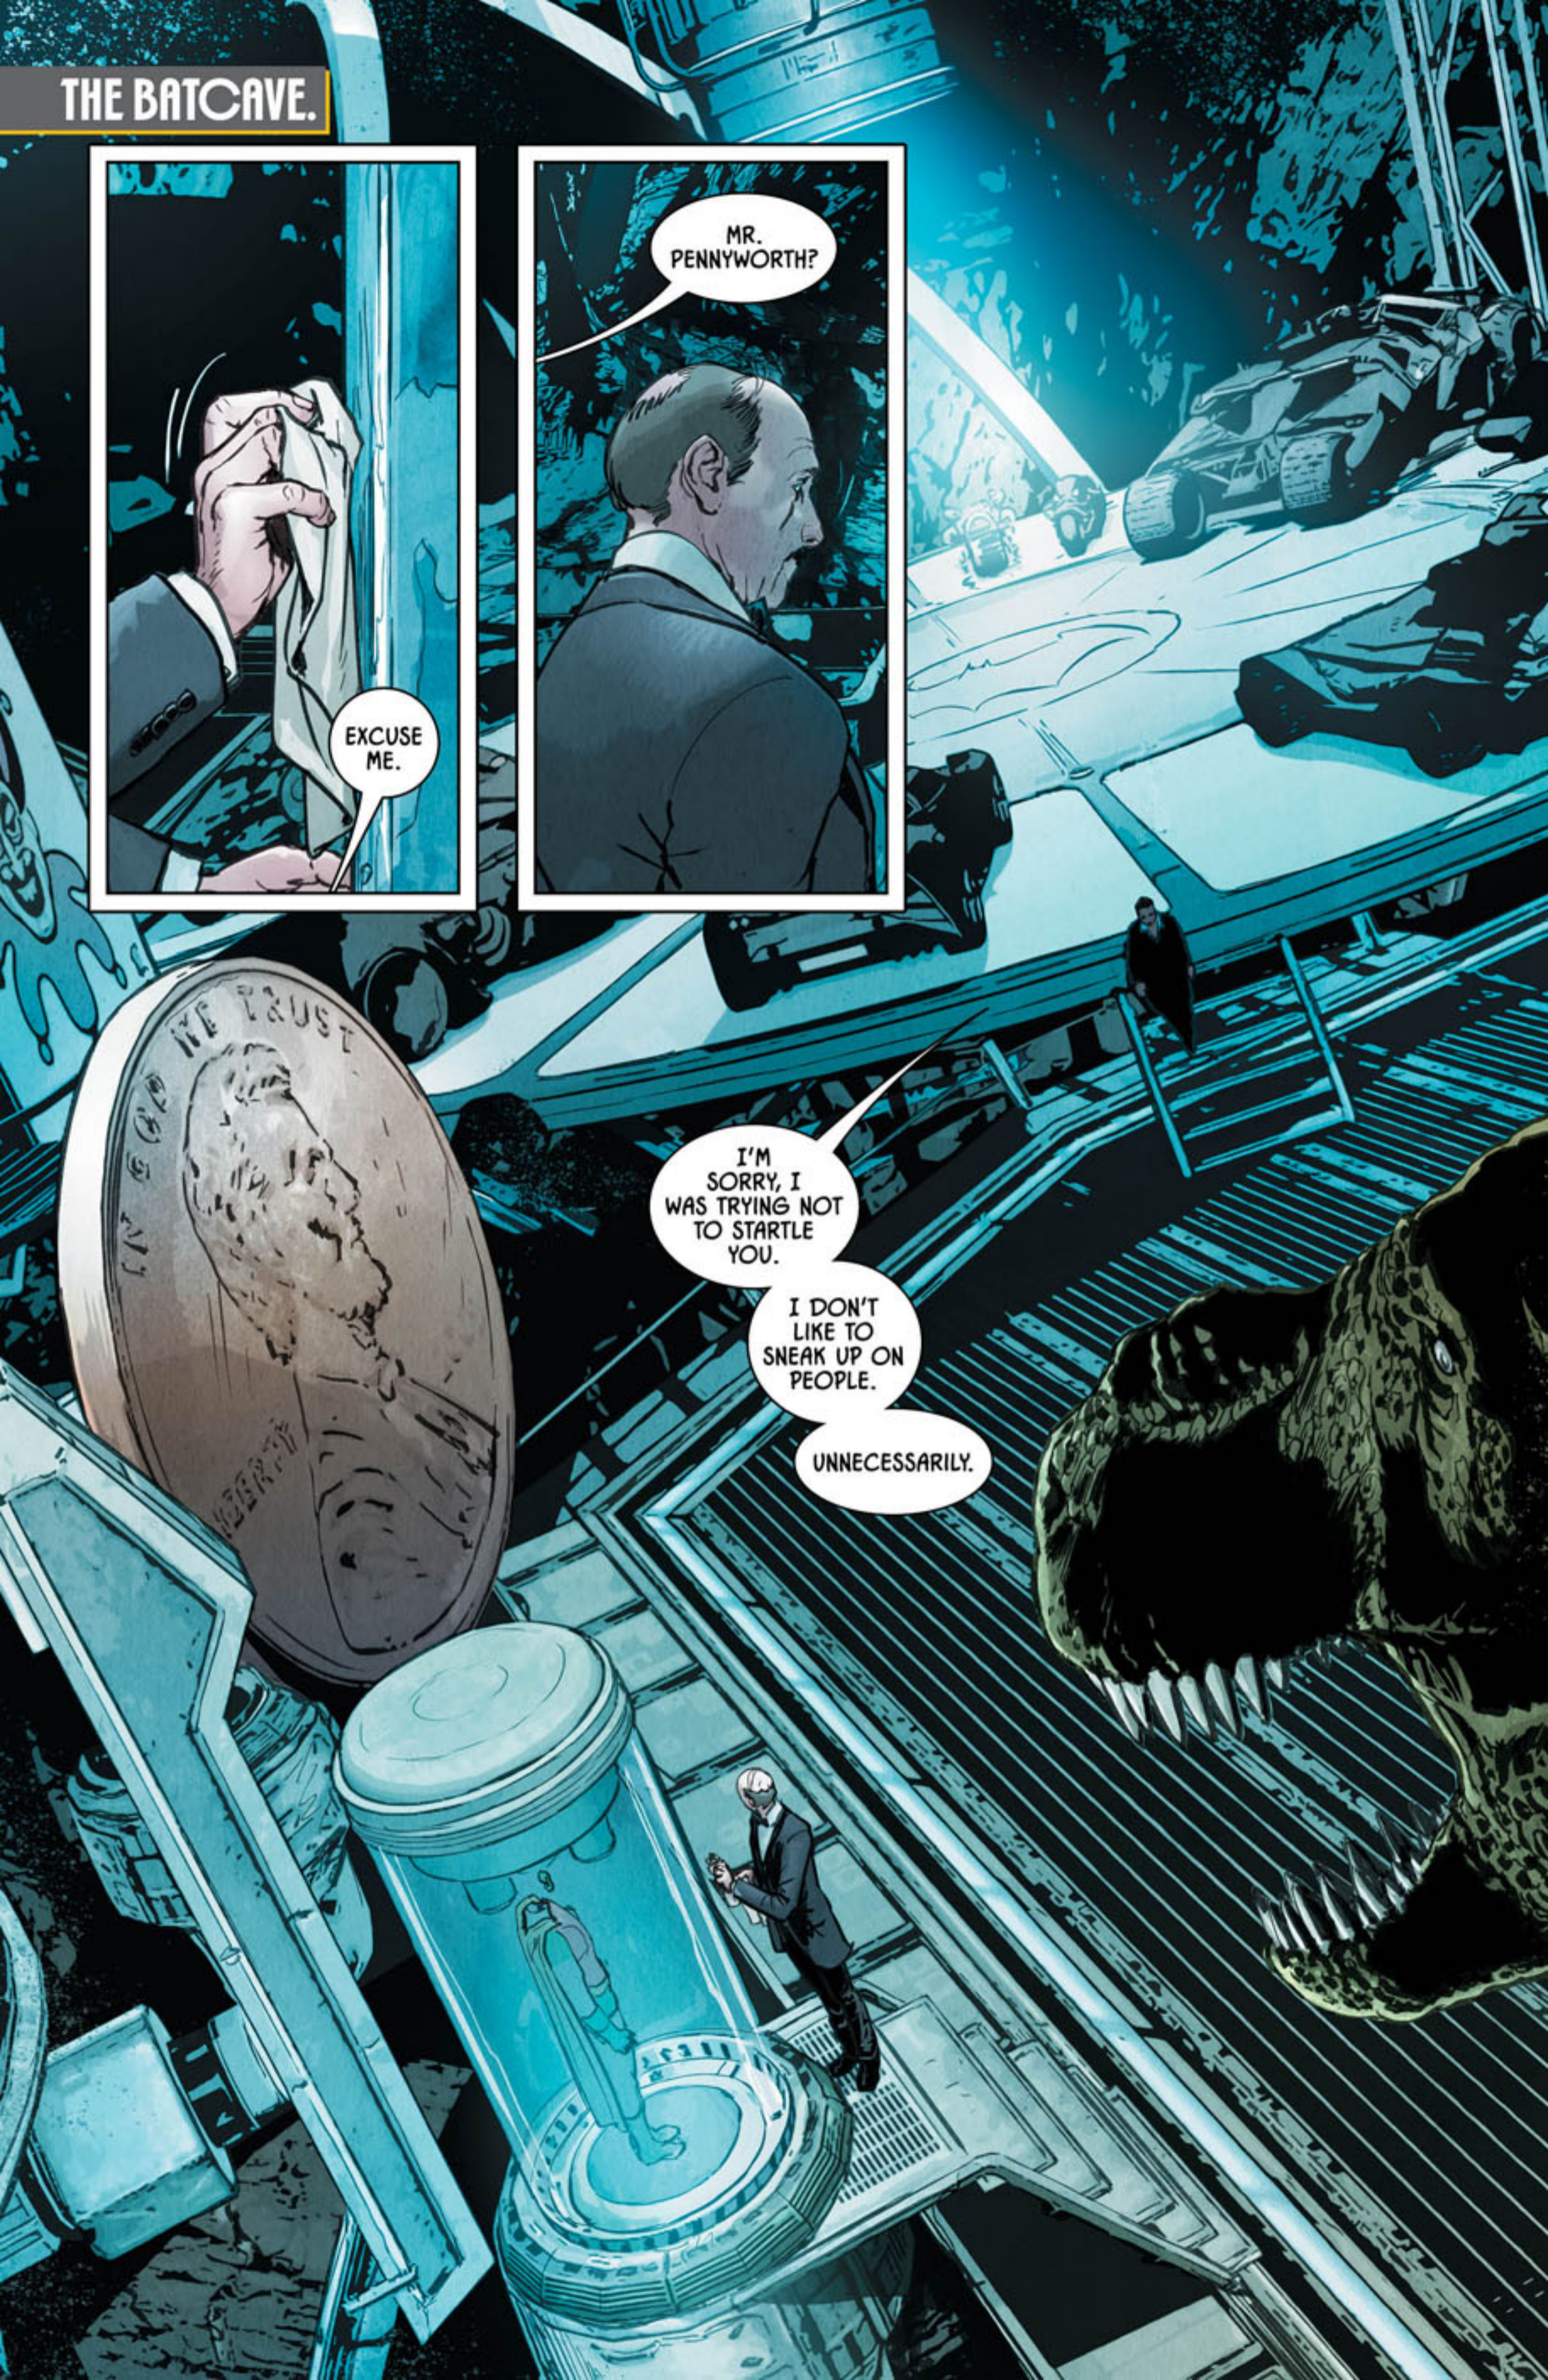

MARK DOYLE
editor

BATMAN created by
BOB KANE
with **BILL FINGER**

THE BATCAVE.

EXCUSE ME.

MR. PENNYWORTH?

I'M SORRY, I WAS TRYING NOT TO STARTLE YOU.

I DON'T LIKE TO SNEAK UP ON PEOPLE.

UNNECESSARILY.