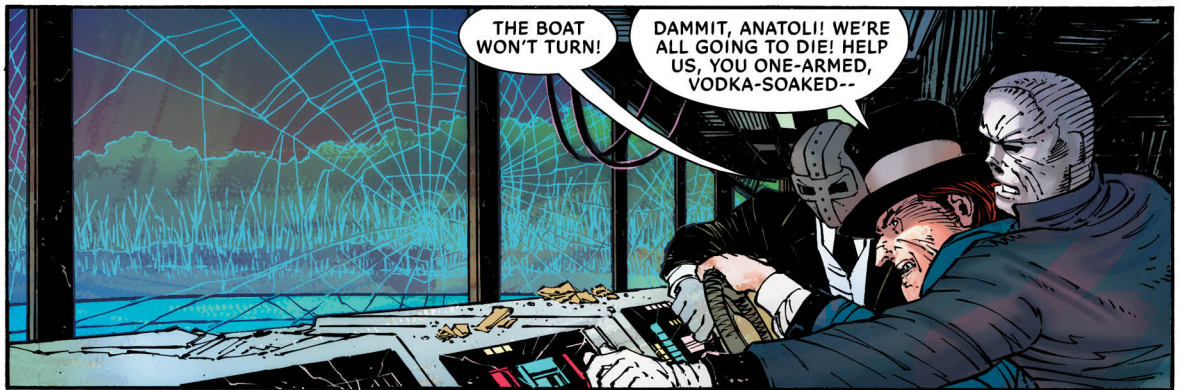

HE'S SWITCHING  
TO V-FORTIES!  
MINI-GRENADES.  
DUKE, HARVEY!  
ALL WE HAVE,  
TOGETHER,  
RIGHT...

...NOW!

UNH!

YOU CAN RUN, BUT I MARKED YOU WITH MY BLADE, BATMAN!

YOU HEAR ME? I MARKED YOU!

GET DOWN!

THE BOAT WON'T TURN!

DAMMIT, ANATOLI! WE'RE ALL GOING TO DIE! HELP US, YOU ONE-ARMED, VODKA-SOAKED--

LEAN LEFT! NOW! CUT HIS ANGLE!

THIS MARK MEANS THIS WILL NEVER END, BATMAN. COUNTRIES CAN FALL, BUT YOU AND I, WE ARE INSIDE SOMETHING NOW! SOMETHING VERY SPECIAL!