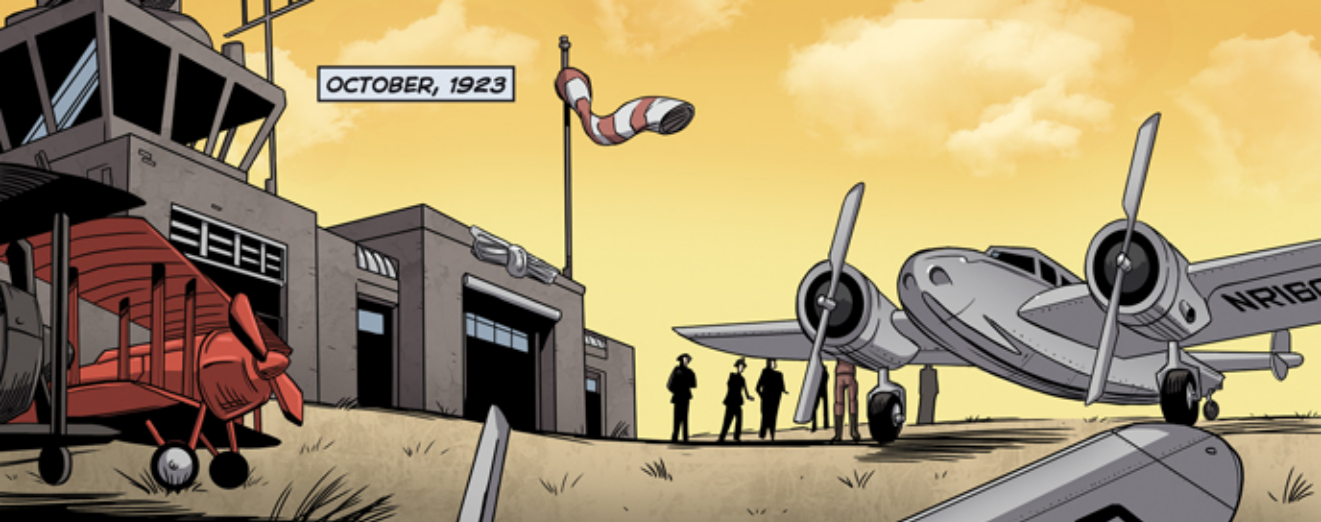

HERALD

Lovecraft & Tesla

#1

\$3.99

REILLY

ROGERS

WEEKS

OCTOBER, 1923