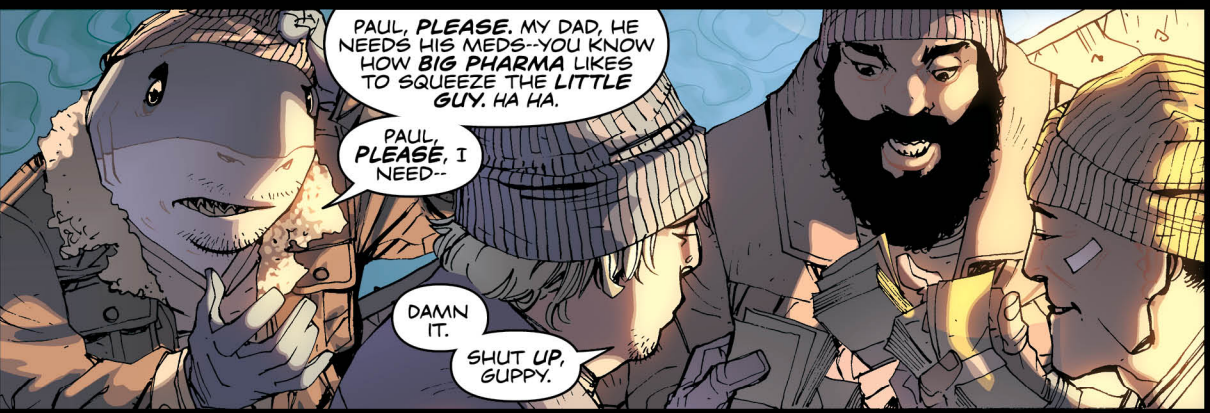

I WON'T BE SIDELINED.

GAAAAGH!

I WON'T BE STOPPED.

YOU SAID EVEN SHARES.

PAUL. I DID THE THING.

I PULLED THE SAFE UP FROM THE BOTTOM OF THE HARBOR.

FOUR GUYS, THAT'S FOUR SHARES, EVEN, LIKE YOU SAID.

PAUL, PLEASE. MY DAD, HE NEEDS HIS MEDS--YOU KNOW HOW BIG PHARMA LIKES TO SQUEEZE THE LITTLE GUY. HA HA.

"MASTER DICK?"

Nightwing is perched on a rooftop, holding a handgun in his right hand. He is wearing his signature black and blue suit with a large blue bat emblem on the chest. The background shows a cityscape at night with a purple and blue color palette.