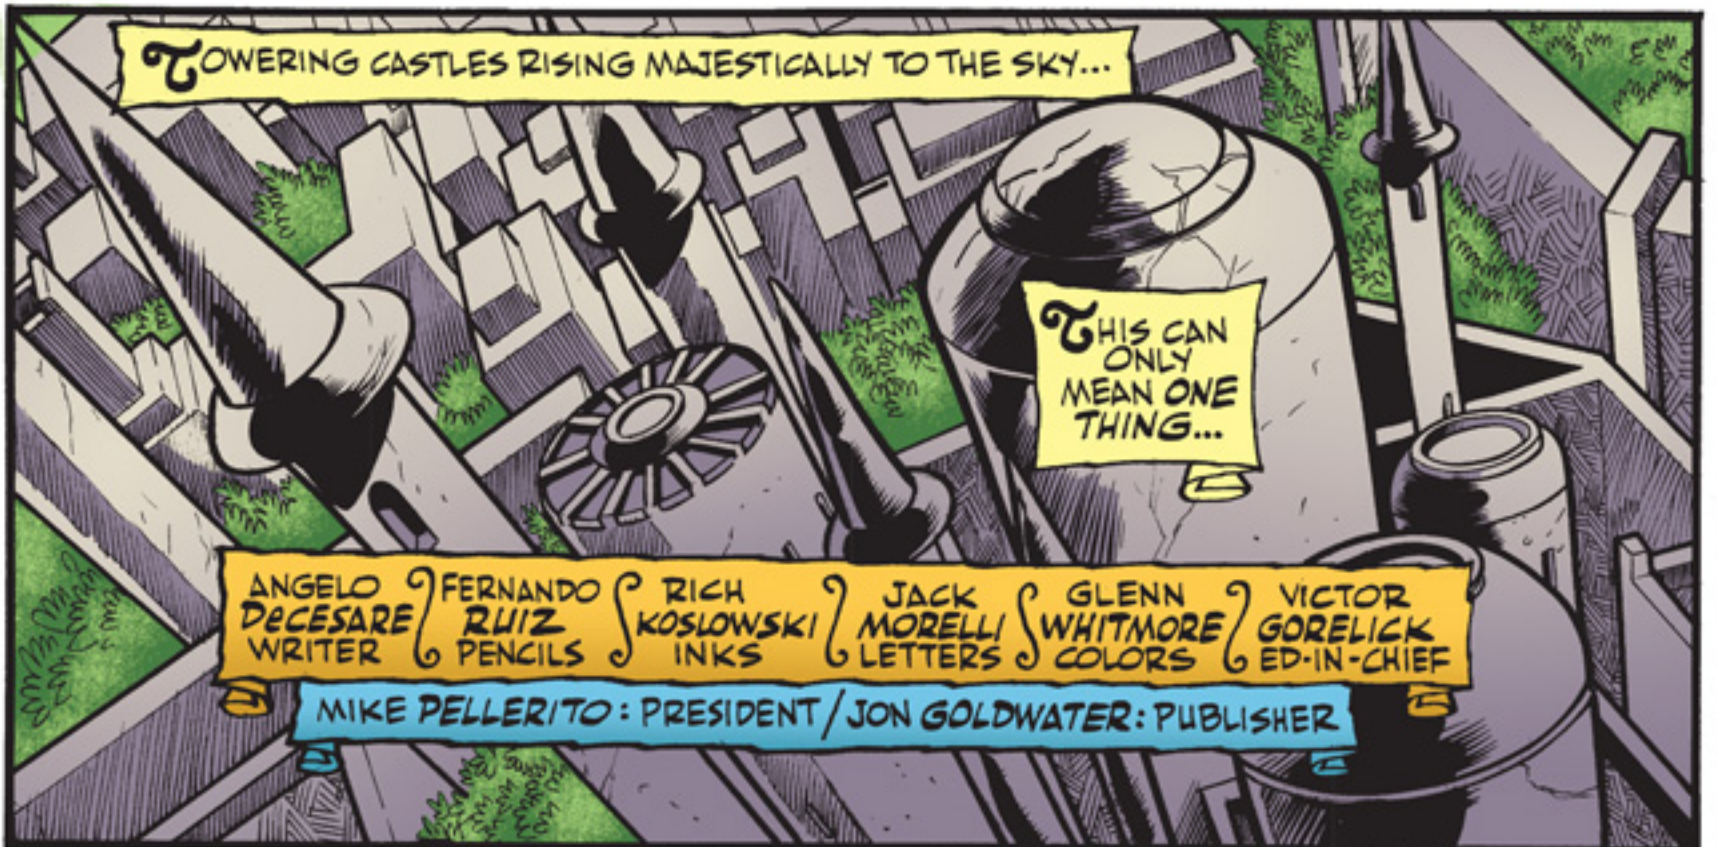

DRAMATIC MUSIC...  
SYMBOLS OF MYTHICAL  
CREATURES...

DAH-DAH-DAH-DAH  
DAH-DAH-DAH

MAPS OF LEGENDARY KINGDOMS...

TOWERING CASTLES RISING MAJESTICALLY TO THE SKY...

THIS CAN  
ONLY  
MEAN ONE  
THING...

ANGELO DECESARE WRITER  
FERNANDO RUIZ PENCILS  
RICH KOSLOWSKI INKS  
JACK MORELLI LETTERS  
GLENN WHITMORE COLORS  
VICTOR GORELICK ED-IN-CHIEF  
MIKE PELLERITO: PRESIDENT / JON GOLDWATER: PUBLISHER

# Archie

IN