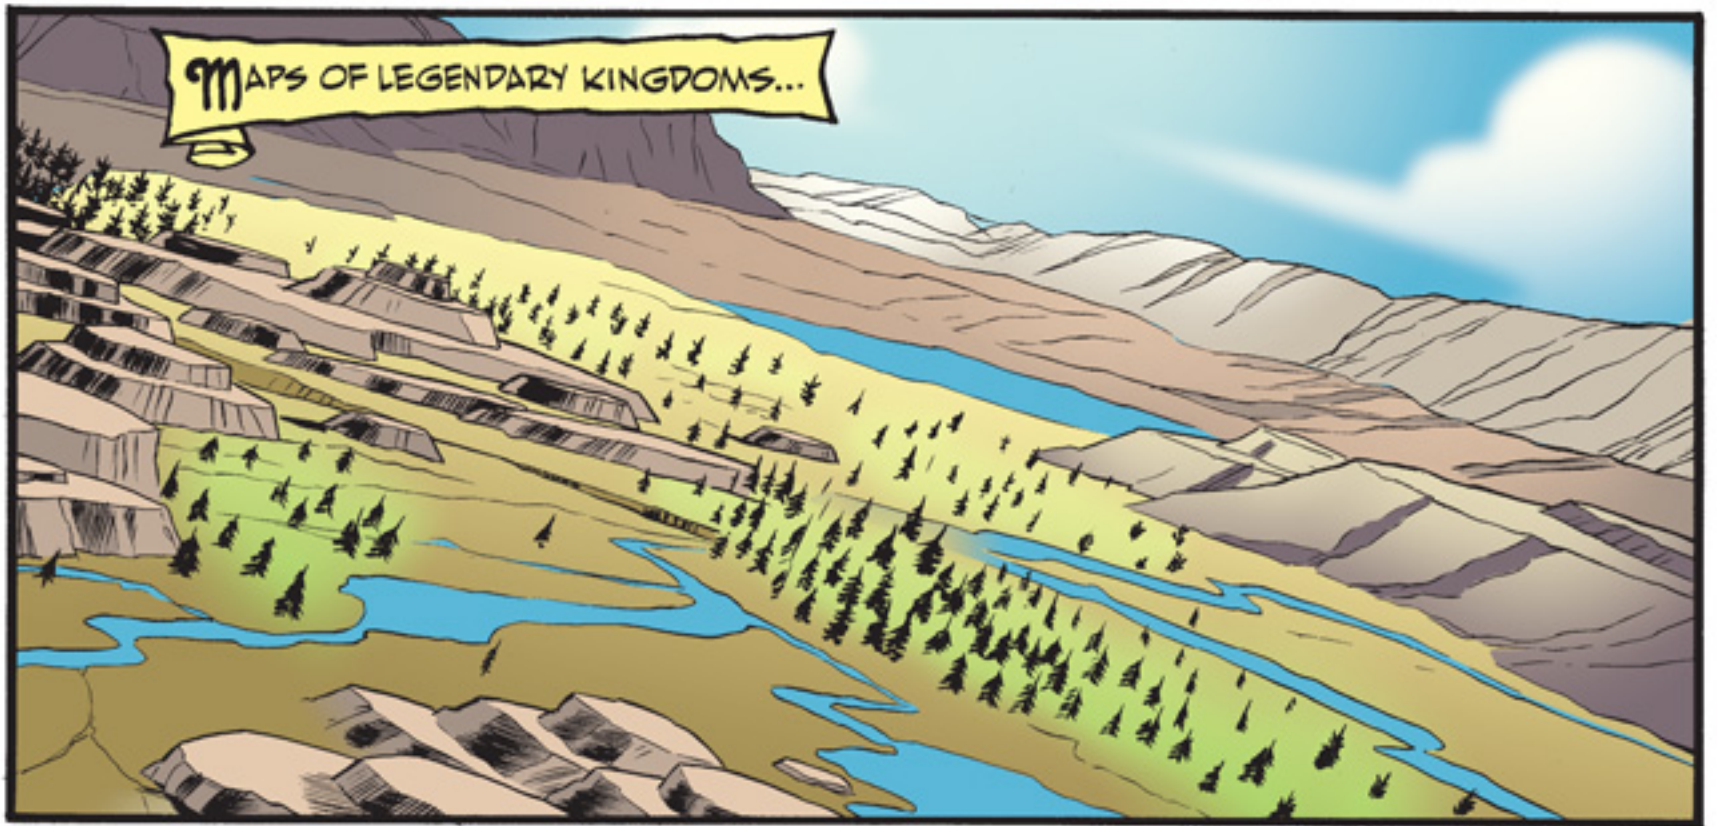

DRAMATIC MUSIC...  
SYMBOLS OF MYTHICAL  
CREATURES...

DAH-DAH-DAH-DAH  
DAH-DAH-DAH

MAPS OF LEGENDARY KINGDOMS...

TOWERING CASTLES RISING MAJESTICALLY TO THE SKY...

THIS CAN  
ONLY  
MEAN ONE  
THING...

ANGELO DECESARE WRITER  
FERNANDO RUIZ PENCILS  
RICH KOSLOWSKI INKS  
JACK MORELLI LETTERS  
GLENN WHITMORE COLORS  
VICTOR GORELICK ED-IN-CHIEF  
MIKE PELLERITO: PRESIDENT / JON GOLDWATER: PUBLISHER

# Archie

IN