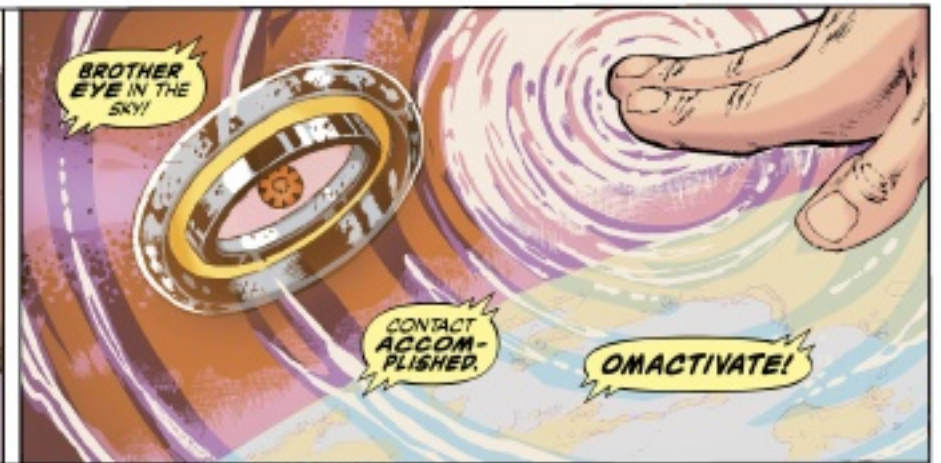

AND OF **US**.

BARDA'S RIGHT.

HE'S REBUILDING HIS **GOD-HEAD** FROM SHATTERED FRAGMENTS.

ONE QUESTION REMAINS **UNANSWERED**.

WHAT DREAD HAND **UNLOCKED** HIS TOMB?

I'M WITH **TUFTAN**. THIS WHOLE THING **STINKS**.

SO GIVE ME A MOMENT TO LINK MY "**CYCLO HEART**" WITH "**BR'ER EYE**..."

...AND I'LL HANDLE THIS.

BROTHER EYE IN THE SKY!

CONTACT **ACCOMPLISHED**.

OMACTIVATE!

EARTH

Earth-0, also known as NEW EARTH, is the foundation stone of the Multiversal structure. It has survived several attacks, surgeries and reconstructions on the way to its current form. On Earth-0, the greatest young superheroes of the age are at the peak and pinnacle of their powers and achievements.