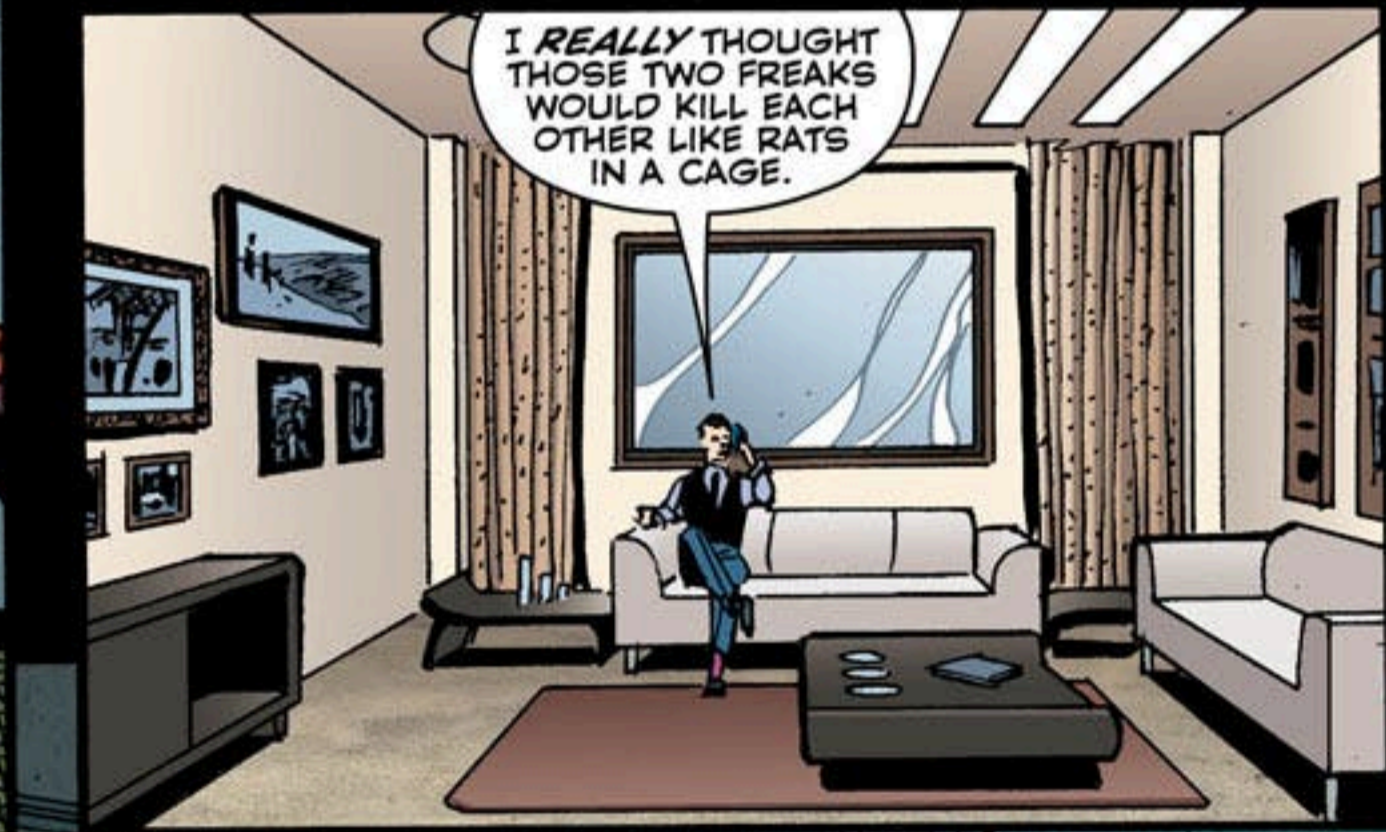

# THE SWORD

Part  
Three

**CHUCK DIXON** Writer / **GRAHAM NOLAN** Artist  
**GREGORY WRIGHT** Colors / **CARLOS M. MANGUAL** Letters  
**GRAHAM NOLAN & GREGORY WRIGHT** Cover  
**KELLEY JONES & MICHELLE MADSEN** Variant Cover  
**DAVE WIELGOSZ** Asst. Editor / **CHRIS CONROY** Editor  
**MARK DOYLE** Group Editor  
BANE CREATED BY CHUCK DIXON, DOUG MOENCH & GRAHAM NOLAN  
BATMAN CREATED BY BOB KANE WITH BILL FINGER

YES. WE ARE  
COLLABORATORS.

FOR NOW.

**FOR NOW, BAT!**

TEAM ONE. WE'RE MOVING DOWN HALL FOUR IN THE DIRECTION OF THE CELLS.

FORGET THE OTHER PRISONERS! FIND THE BATMAN AND THAT THUG!

THEY'RE SOMEWHERE NEAR THE COMMAND HUB.

YOU HAVE VISUAL ON THEM?

THEY'RE BOTH IN BLIND SPOTS.

I REALLY THOUGHT THOSE TWO FREAKS WOULD KILL EACH OTHER LIKE RATS IN A CAGE.

GO AHEAD AND USE LETHAL FORCE, UNIT ONE.

UNIT ONE?

"THEY'RE HERE SOMEWHERE. THERE'S NO ESCAPE."