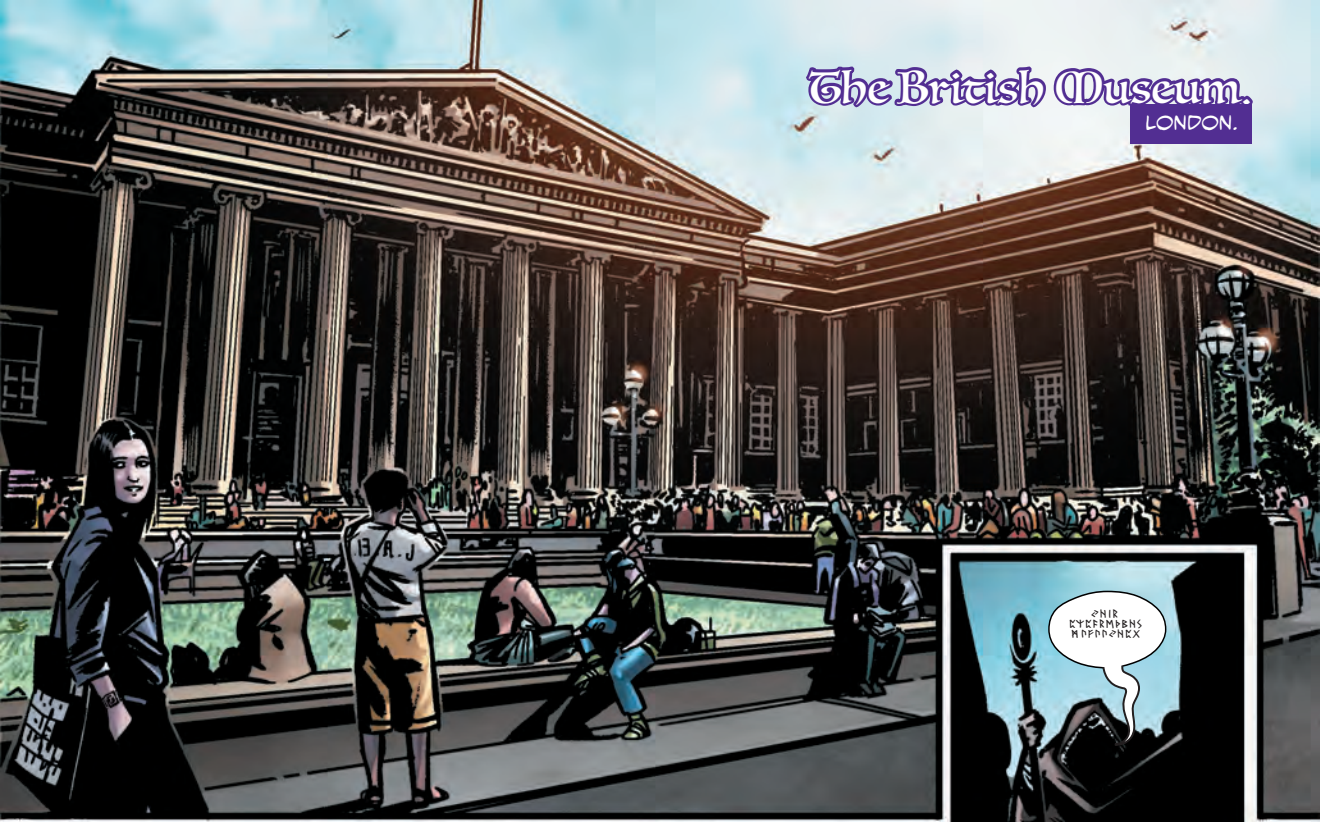

The British Museum.
LONDON.

Իմ քեզի մոտ!
 Ինչպիսի թանձր մարդն
 Կոտորեմ զուրեմ

YOU SO-CALLED
 PEOPLE OF THE LIGHT
 WILL NOW KNOW WHAT
 IT FEELS LIKE--

--TO BE
 DISCARDED
 INTO THE
 DARKNESS--

THIS
POWER...I
CAN'T STOP
IT!

--TO BE
CAST INTO THE
SHADOWS!

AAAA
AAAA
AHHH!

WHAT THE HELL WAS THAT?!

THE DARK ELVES ARE BACK!

I'VE BEEN SENT FROM KAMAR-TAJ TO BETTER UNDERSTAND THE APPEARANCE OF THE RELIC WHICH THIS WOMAN NOW WIELDS...