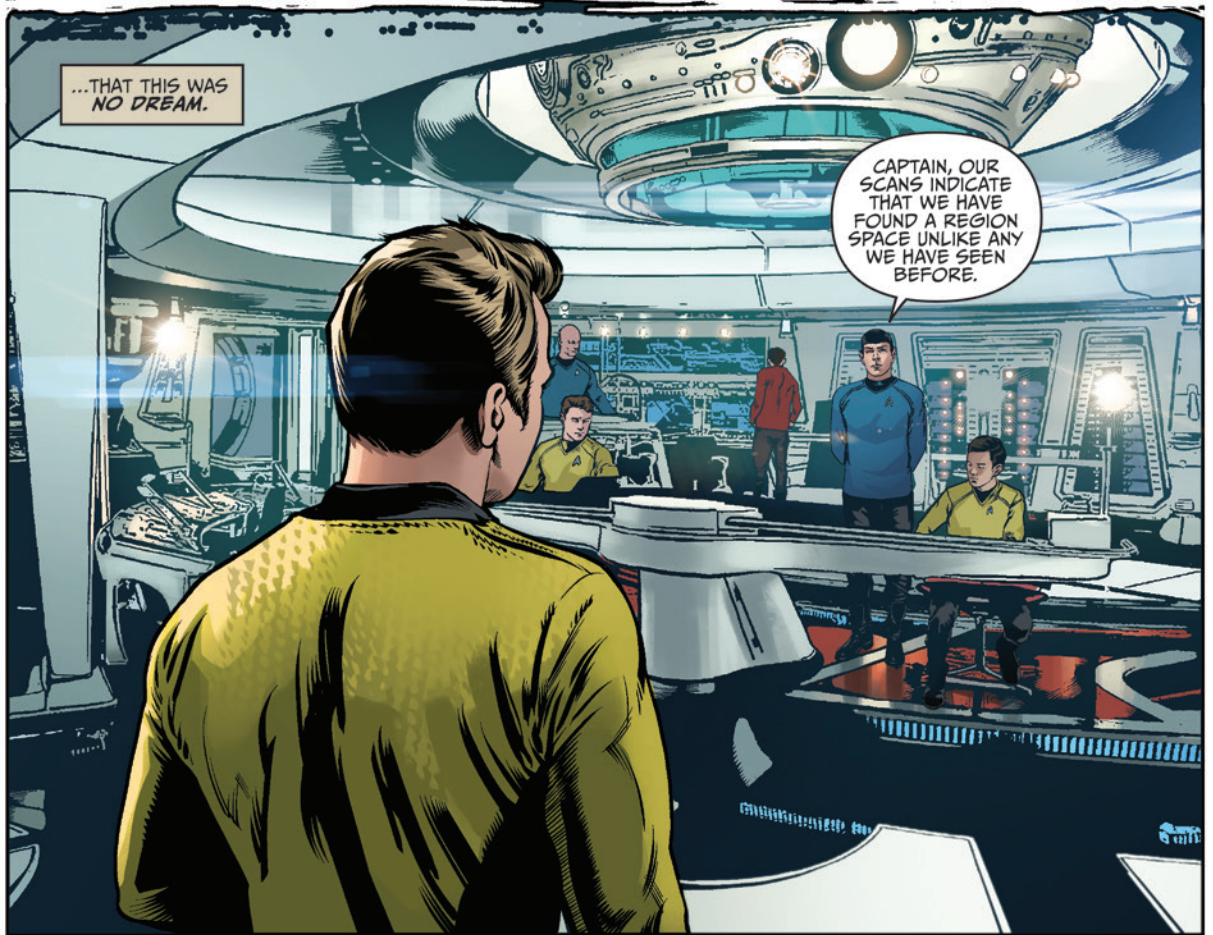

CAPTAIN'S LOG,
SUPPLEMENTAL.

REET
REET
REET

CAPTAIN'S LOG,
SUPPLEMENTAL.

BEEBEEP
BEEBEEP
BEEBEEP

THE UNIFORM FIT PERFECTLY, BUT THE COLOR AND DETAILS WERE OFF.

THAT WAS JUST THE START OF THE SURPRISES.

THE TAILORING WAS PERFECT, BUT THE COLOR AND DETAILS WERE...

UNUSUAL.

THE UNIFORM WOULD PROVE TO BE THE LEAST OF THE SURPRISES.

GOOD MORNING, CAPTAIN!

EVERYTHING WAS WHERE IT SHOULD BE, INCLUDING THE TURBOLIFT.

EVERYTHING WORKED.

WITH EVERY STEP I TOOK, I BECAME MORE CONVINCED...

CORRIDORS, TURBOLIFTS...

...EVEN THE CONTROL PADS WERE IN THE RIGHT PLACE.

WITH EVERY MOMENT THAT PASSED, IT BECAME CLEAR...

...THAT THIS WAS
NO DREAM.

WE HAVE
ENCOUNTERED A
MOST UNUSUAL
ANOMALY,
CAPTAIN.

...THAT THIS WAS
NO DREAM.

CAPTAIN, OUR
SCANS INDICATE
THAT WE HAVE
FOUND A REGION
SPACE UNLIKE ANY
WE HAVE SEEN
BEFORE.