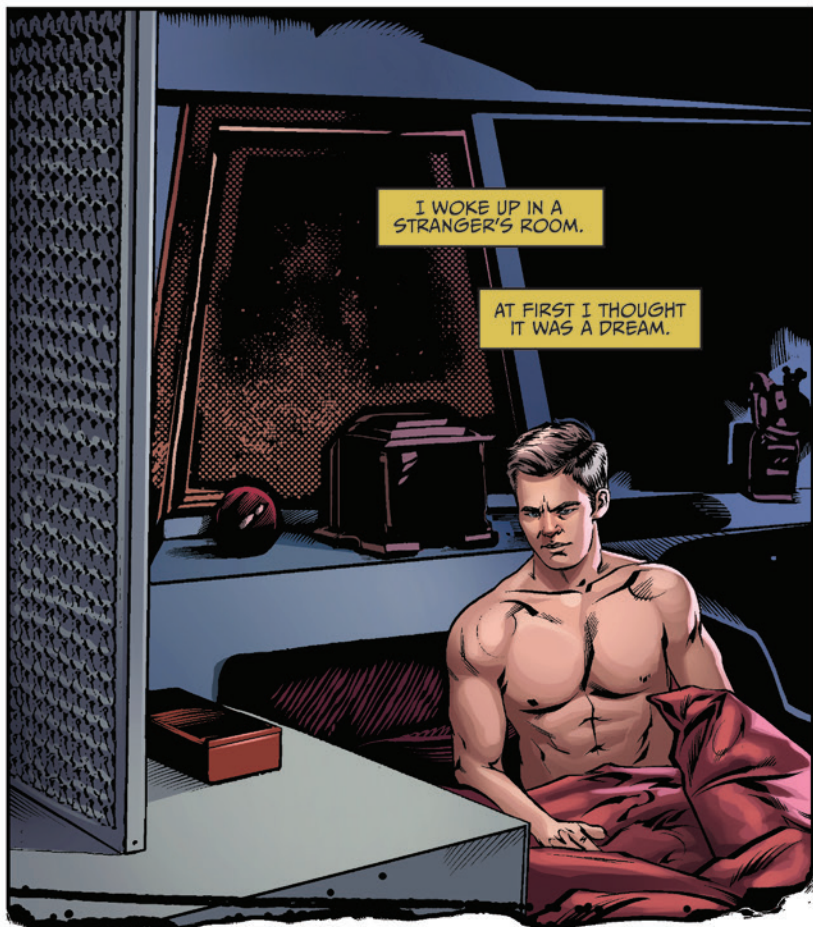

CAPTAIN'S LOG,
SUPPLEMENTAL.

REET
REET
REET

CAPTAIN'S LOG,
SUPPLEMENTAL.

BEEBEEP
BEEBEEP
BEEBEEP

THE UNIFORM FIT PERFECTLY, BUT THE COLOR AND DETAILS WERE OFF.

THAT WAS JUST THE START OF THE SURPRISES.

THE TAILORING WAS PERFECT, BUT THE COLOR AND DETAILS WERE...

UNUSUAL.

THE UNIFORM WOULD PROVE TO BE THE LEAST OF THE SURPRISES.

GOOD MORNING, CAPTAIN!

EVERYTHING WAS WHERE IT SHOULD BE, INCLUDING THE TURBOLIFT.

EVERYTHING WORKED.

WITH EVERY STEP I TOOK, I BECAME MORE CONVINCED...

CORRIDORS, TURBOLIFTS...

...EVEN THE CONTROL PADS WERE IN THE RIGHT PLACE.

WITH EVERY MOMENT THAT PASSED, IT BECAME CLEAR...

...THAT THIS WAS
NO DREAM.

WE HAVE
ENCOUNTERED A
MOST UNUSUAL
ANOMALY,
CAPTAIN.

...THAT THIS WAS
NO DREAM.

CAPTAIN, OUR
SCANS INDICATE
THAT WE HAVE
FOUND A REGION
SPACE UNLIKE ANY
WE HAVE SEEN
BEFORE.