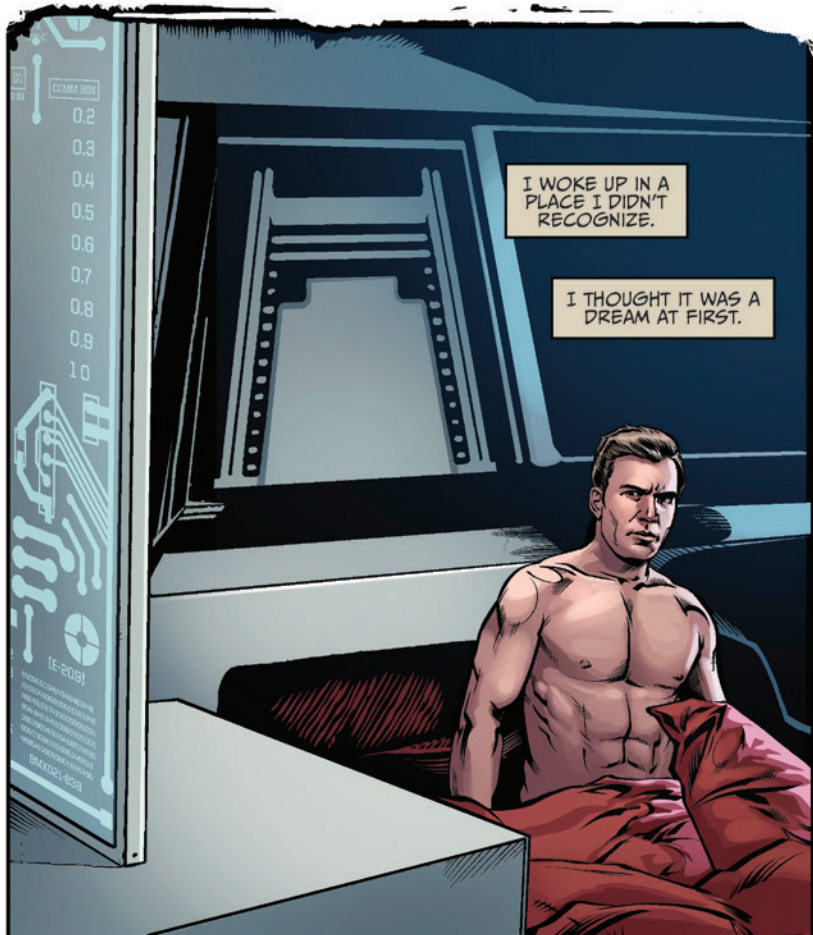

CAPTAIN'S LOG,
SUPPLEMENTAL.

REET
REET
REET

CAPTAIN'S LOG,
SUPPLEMENTAL.

BEEBEEP
BEEBEEP
BEEBEEP

THE UNIFORM FIT PERFECTLY, BUT THE COLOR AND DETAILS WERE OFF.

THAT WAS JUST THE START OF THE SURPRISES.

THE TAILORING WAS PERFECT, BUT THE COLOR AND DETAILS WERE...

UNUSUAL.

THE UNIFORM WOULD PROVE TO BE THE LEAST OF THE SURPRISES.

GOOD MORNING, CAPTAIN!

EVERYTHING WAS WHERE IT SHOULD BE, INCLUDING THE TURBOLIFT.

EVERYTHING WORKED.

WITH EVERY STEP I TOOK, I BECAME MORE CONVINCED...

CORRIDORS, TURBOLIFTS...

...EVEN THE CONTROL PADS WERE IN THE RIGHT PLACE.

WITH EVERY MOMENT THAT PASSED, IT BECAME CLEAR...

...THAT THIS WAS
NO DREAM.

WE HAVE
ENCOUNTERED A
MOST UNUSUAL
ANOMALY,
CAPTAIN.

...THAT THIS WAS
NO DREAM.

CAPTAIN, OUR
SCANS INDICATE
THAT WE HAVE
FOUND A REGION
SPACE UNLIKE ANY
WE HAVE SEEN
BEFORE.