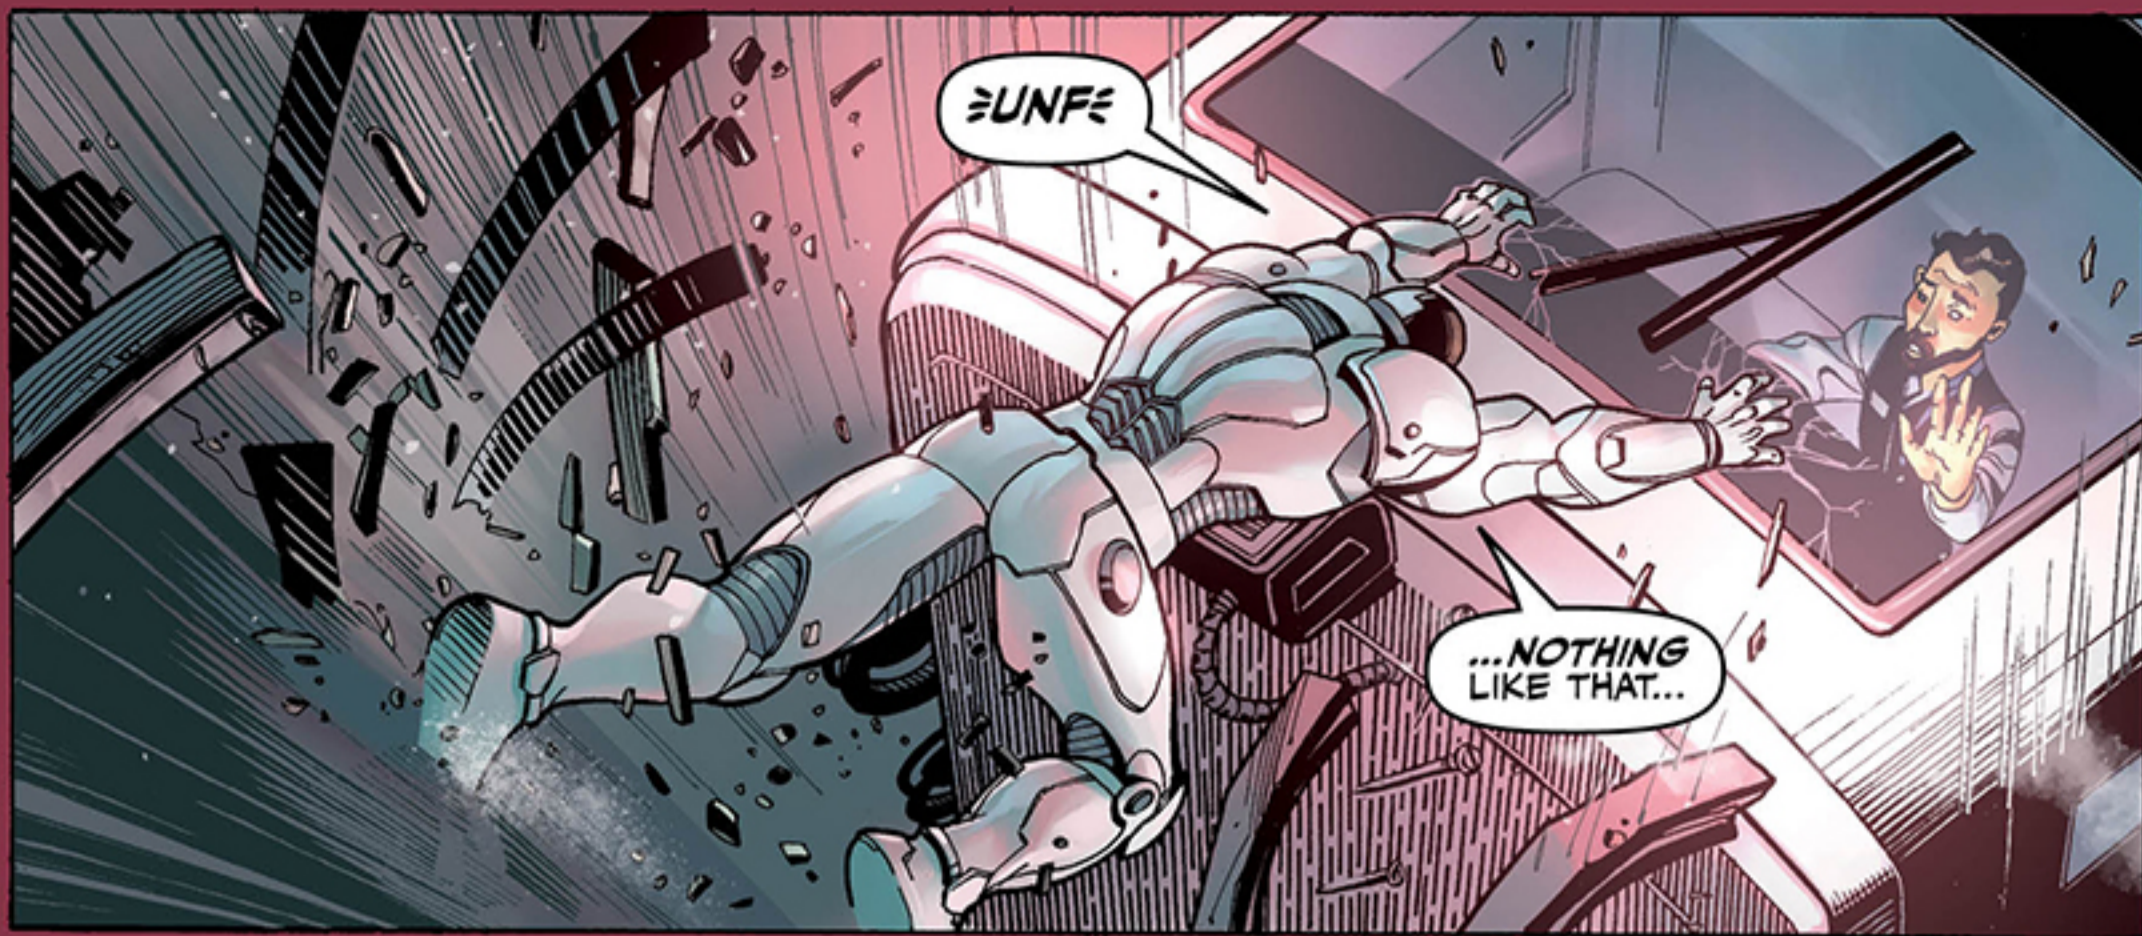

I WAS A
FOOTBALL
PLAYER BEFORE
I WAS
CYBORG.

THIS
REMINDS ME
OF THAT
GAME...

...WHEN WE PLAYED
NORTH ROCKLAND HIGH,
AND I HAD TO RUN RIGHT AT
THEIR ALL-STAR LINEBACKER
TO SCORE THE GAME-
WINNER.

LET'S HOPE
THIS TURNS OUT
AS WELL AS
THAT DID...