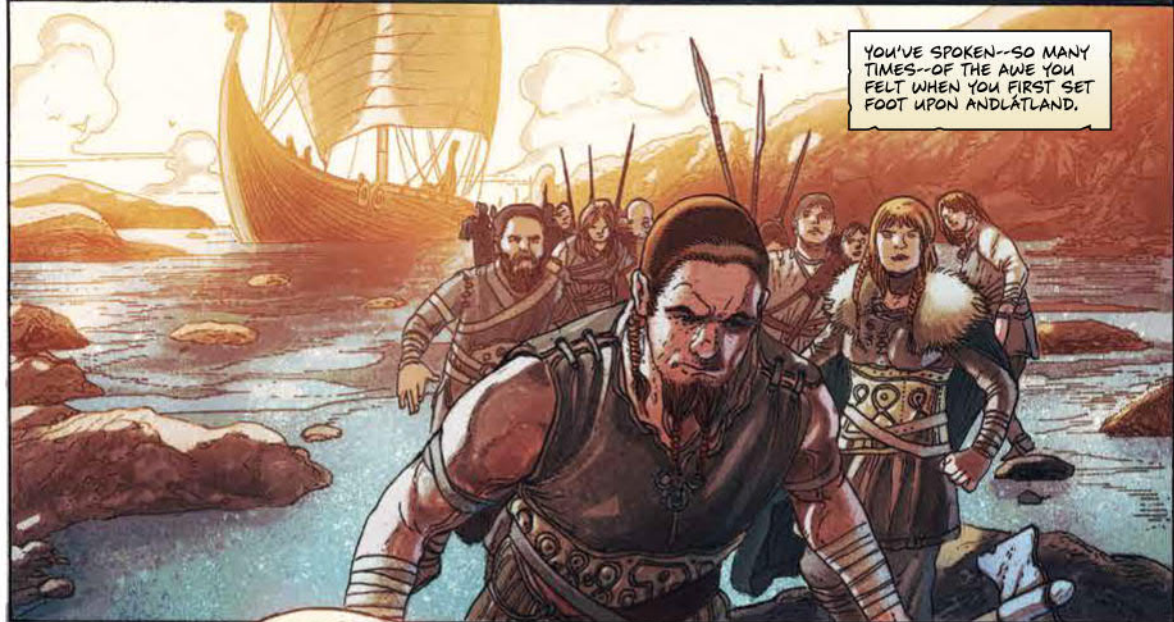

YOU'VE SPOKEN--SO MANY
TIMES--OF THE AWE YOU
FELT WHEN YOU FIRST SET
FOOT UPON ANDLÁTLAND.