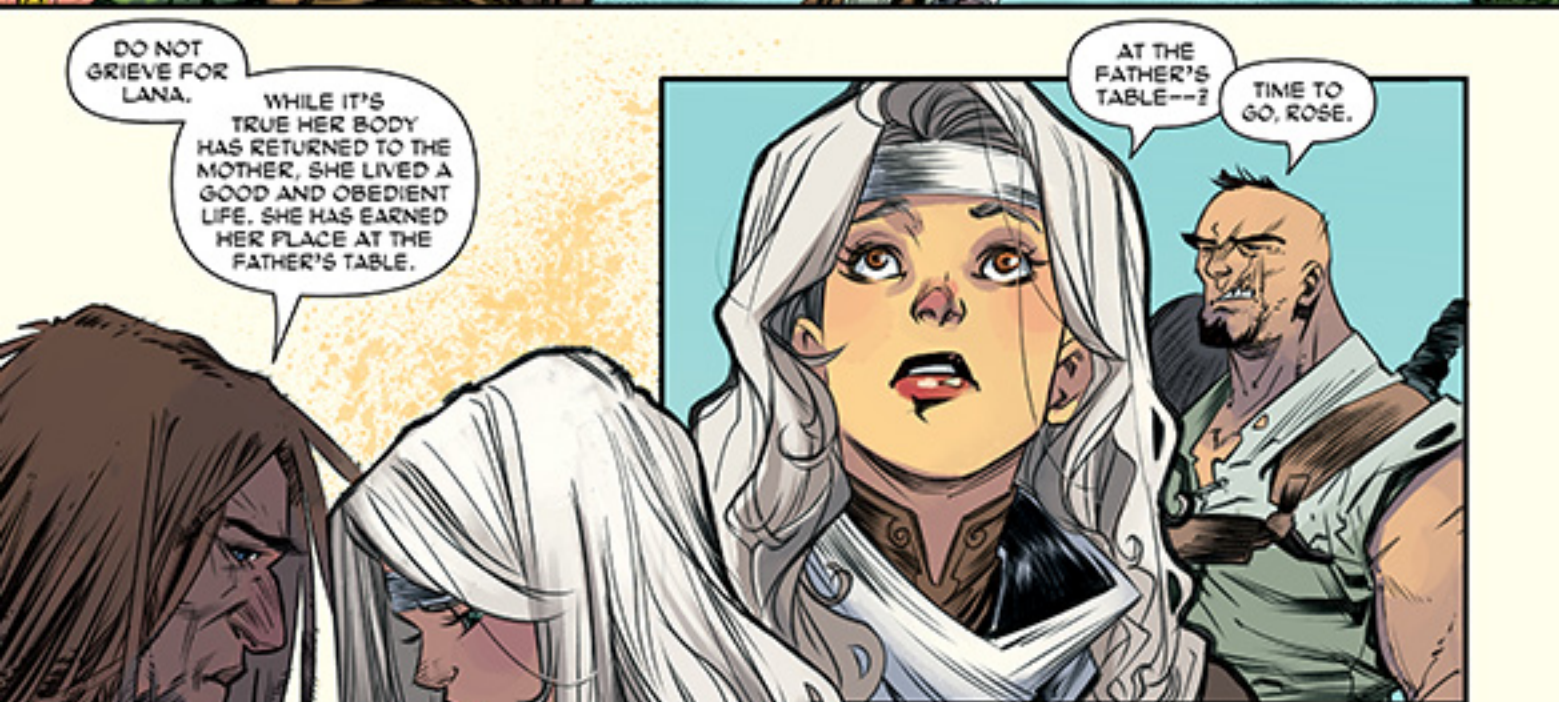

THANK YOU FOR THAT, LANA ALWAYS LOVED THE HIBISCUS FLOWER.

IT WAS THE LEAST I COULD DO CONSIDERING...

DO NOT GRIEVE FOR LANA.

WHILE IT'S TRUE HER BODY HAS RETURNED TO THE MOTHER, SHE LIVED A GOOD AND OBEDIENT LIFE. SHE HAS EARNED HER PLACE AT THE FATHER'S TABLE.

AT THE FATHER'S TABLE--?

TIME TO GO, ROSE.

WE'VE WASTED ENOUGH TIME HERE.

REMEMBER, ROSE. JUST AS OUR MOTHER, TERA, IS THE FOUNDATION FOR ALL LIFE, SO, TOO, IS YOUR HEART THE FOUNDATION FOR YOUR POWER AS A GUARDIAN. YOU MUST SEEK OUT...