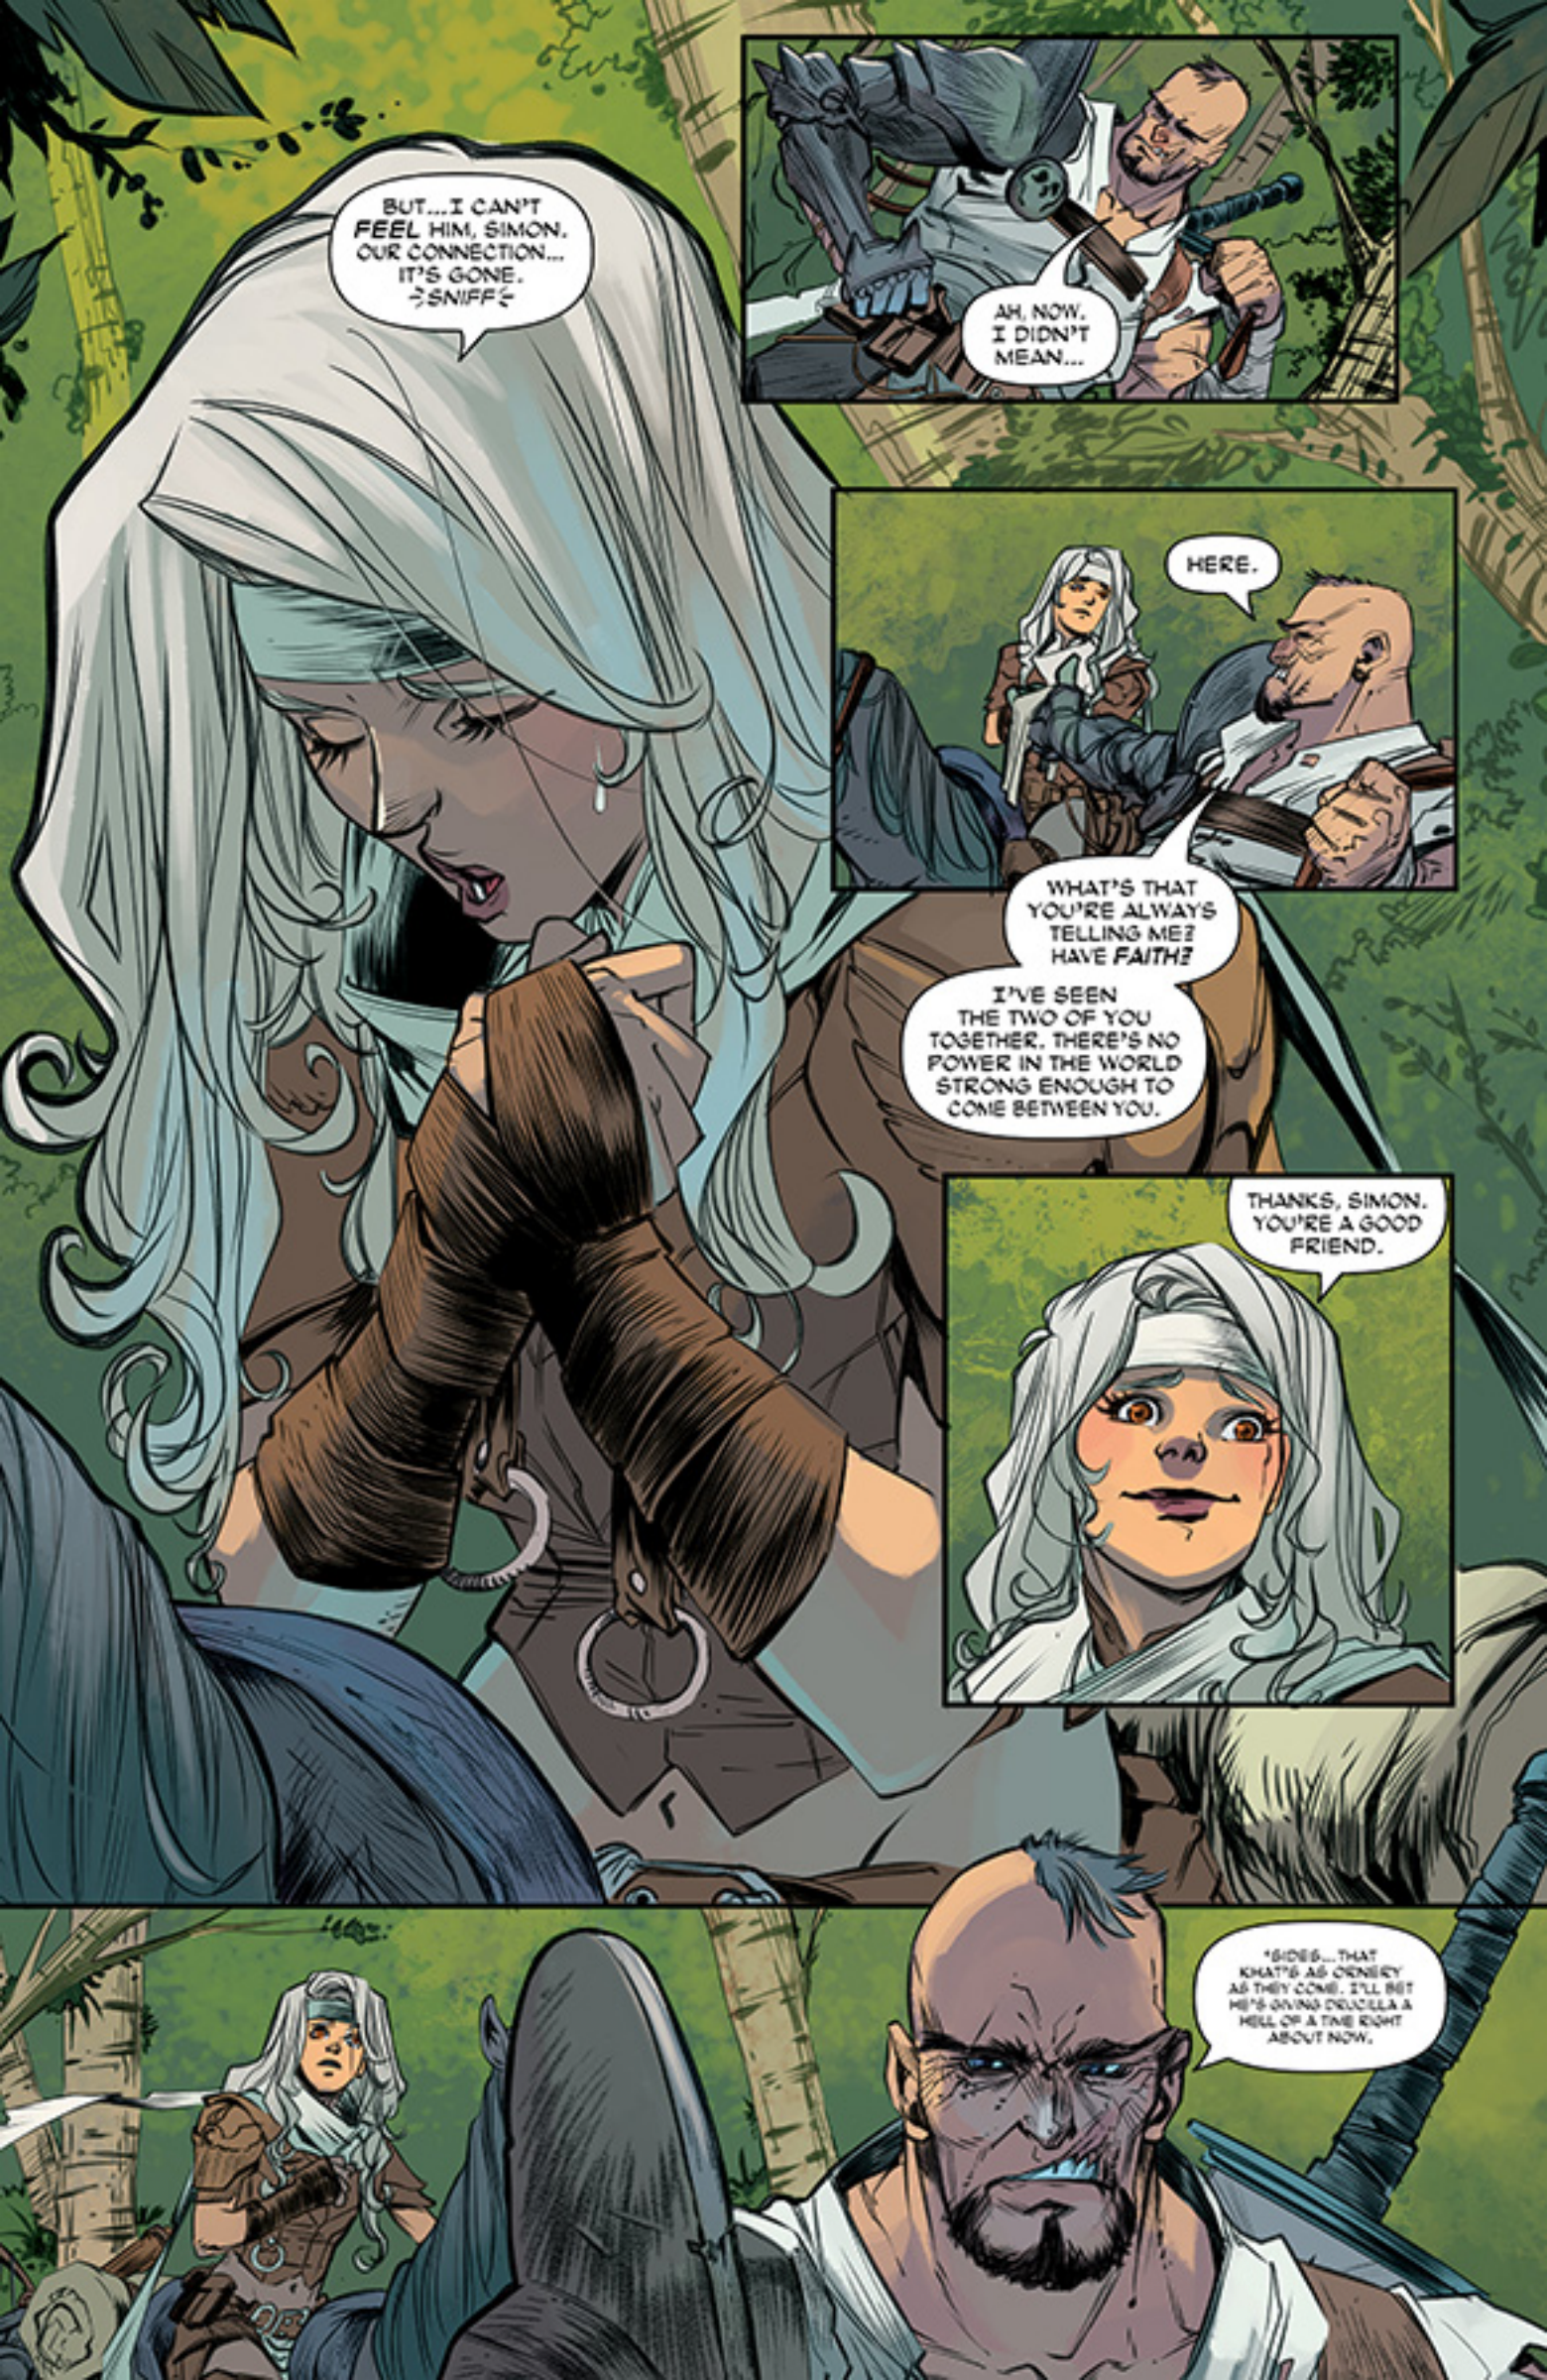

BUT...I CAN'T
FEEL HIM, SIMON.
OUR CONNECTION...
IT'S GONE.
↳SNIFF↳