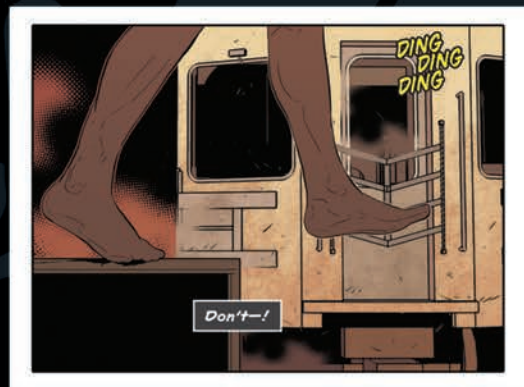

# What Really Happened...

**Sarah Manning**, a streetwise hustler, returned to Toronto by train to reunite with her daughter, **Kira**, who's under the care of Sarah's foster mother, **Siobhan Sadler**.

At the same time, a distressed police detective, **Beth Childs**, paced the train platform.

When Sarah and Beth fatefully saw each other, they realized that they looked identical.

And Beth proceeded to step in front of an oncoming train...