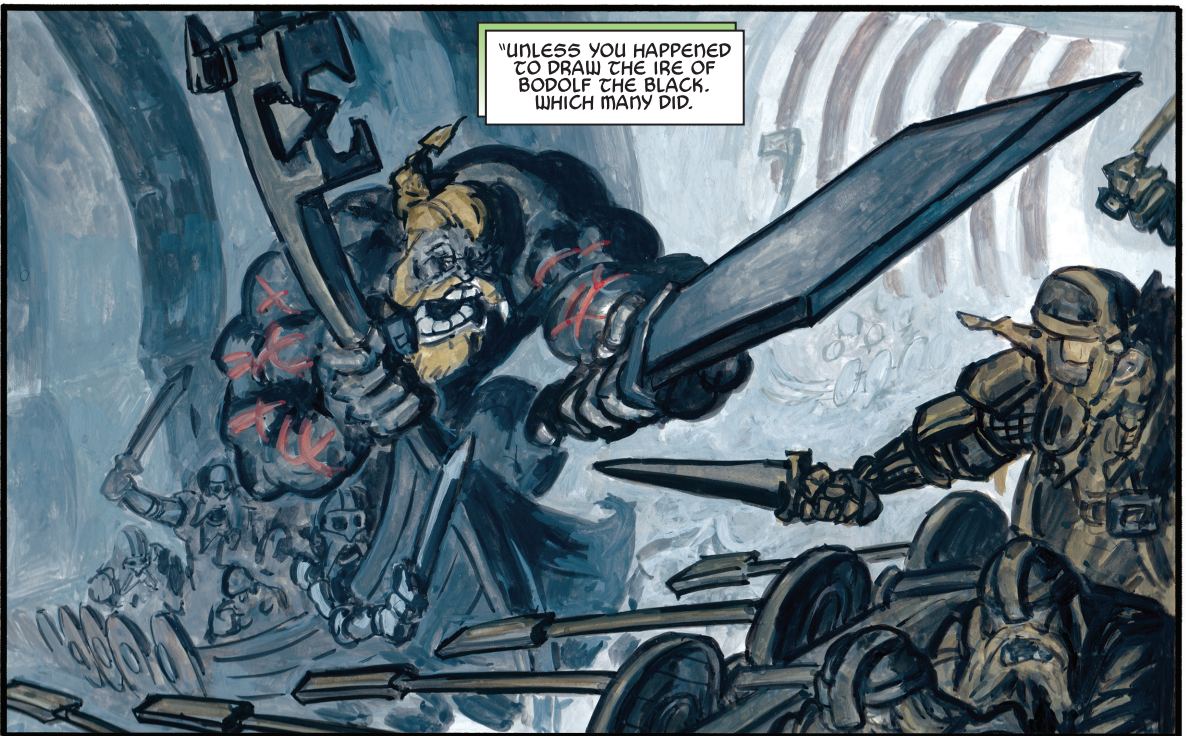

WHEN DR. JANE FOSTER LIFTS THE MYSTIC HAMMER MJOLNIR, SHE IS TRANSFORMED INTO THE GODDESS OF THUNDER, THE MIGHTY THOR! HER ENEMIES ARE MANY, AS ASGARD DESCENDS FURTHER INTO CHAOS AND WAR THREATENS TO SPREAD THROUGHOUT THE TEN REALMS. YET HER GREATEST BATTLE WILL BE AGAINST A FAR MORE PERSONAL FOE: THE CANCER THAT IS KILLING HER MORTAL FORM...

ASGARD.
IN THE AGE OF
THE VIKINGS.

"AND SO IT WAS IN THE
MIDGARDIAN YEAR OF 896
THAT **BODOLF THE BLACK**--
DRINKER OF DRAGON BLOOD
AND BREAKER OF GODS--

--BECAME THE
STRONGEST VIKING
THERE EVER WAS.

"ALL THANKS TO ME, OF COURSE.

"LOKI, BUILDER OF MEN. FULFILLER OF DREAMS.

"SUDDENLY, MY TALLY OF INCOMING PRAYERS BEGAN TO SKYROCKET. IT WAS A VERY GOOD SUMMER.

"UNLESS YOU HAPPENED TO DRAW THE IRE OF BODOLF THE BLACK. WHICH MANY DID.