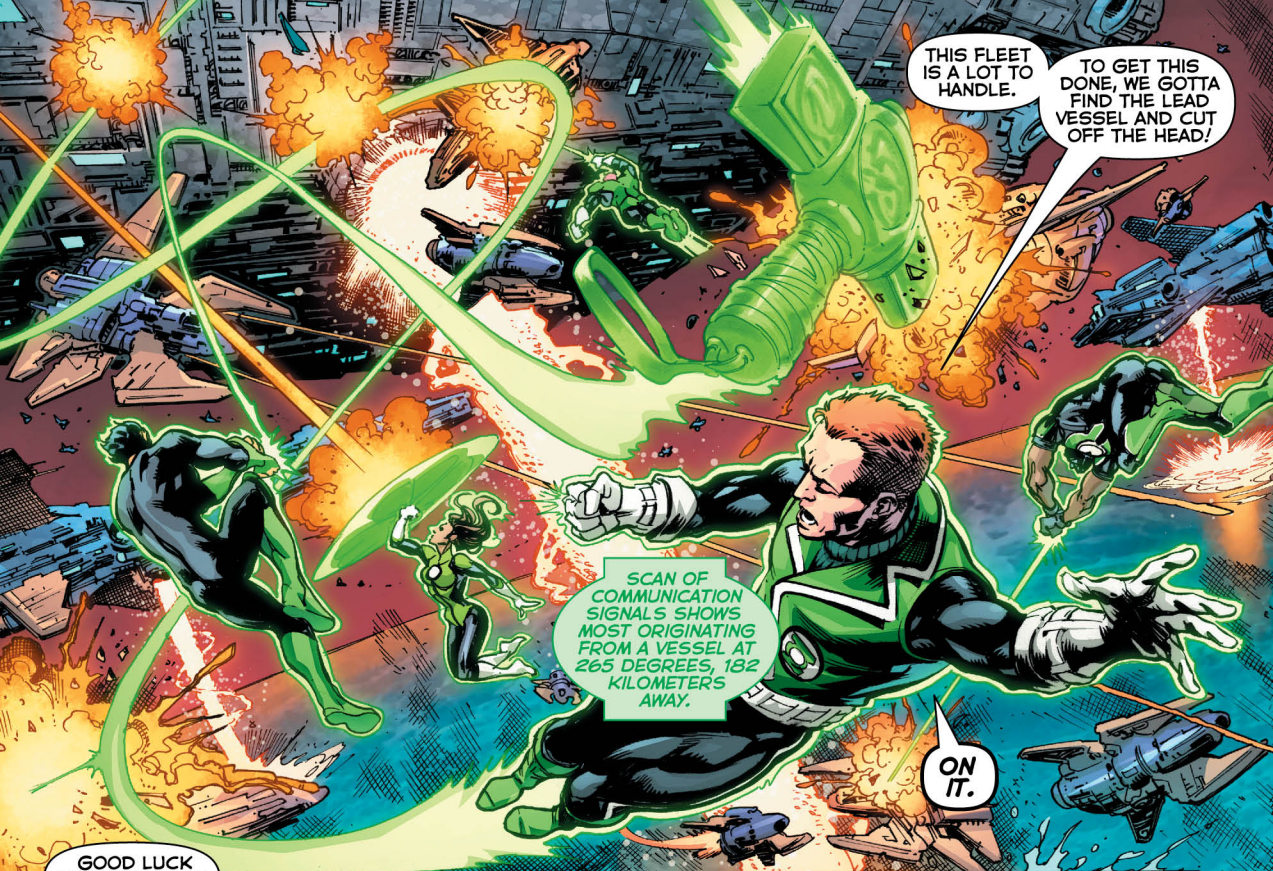

SIMON BAZ.

KILOWOG.

JESSICA CRUZ.

GUY GARDNER.

KYLE RAYNER.

WE HAVE 1,200 SHIPS ATTACKING WITH NINETY PERCENT OF THE PLANET DEAD!

WE'RE TOO LATE!

CAN'T THINK THAT WAY, JESS. NOT EVER.

THIS FLEET IS A LOT TO HANDLE.
TO GET THIS DONE, WE GOTTA FIND THE LEAD VESSEL AND CUT OFF THE HEAD!

SCAN OF COMMUNICATION SIGNALS SHOWS MOST ORIGINATING FROM A VESSEL AT 265 DEGREES, 182 KILOMETERS AWAY.

THE RAVAGERS.

WELL, THEY'RE RAVAGING AN ENTIRE WORLD.

THEY'RE MURDERERS.

STONE-COLD KILLERS!

CRUZ IS RIGHT.

WHICH IS WHY THESE POOZERS GOTTA BE BEAT.