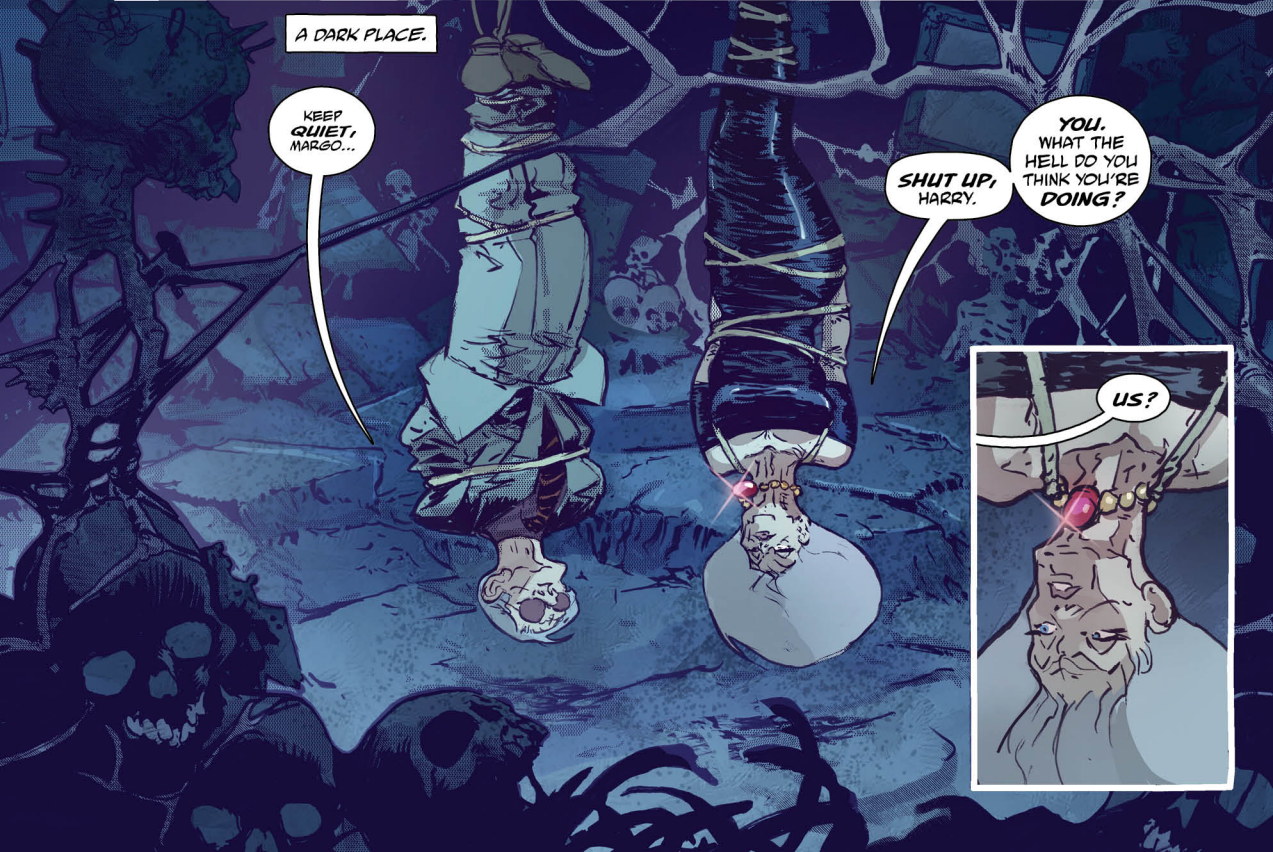

HRNNNNNN

HOLD ON, MASTER BRUCE...

...WHAT HAPPENED TO HIM?

**STABBED** WITH A PREHISTORIC DAGGER INTERWOVEN WITH METAPHYSICAL CIRCUITRY.

WOUNDS FROM THE STAG DO NOT **HEAL**. THIS IS **FRUITLESS**, PENNYWORTH.

EAST EGG.

LONG ISLAND, NEW YORK.

ATLANTIC OCEAN.

FAROE ISLANDS.

A DARK PLACE.

KEEP QUIET, MARGO...

SHUT UP, HARRY.

YOU. WHAT THE HELL DO YOU THINK YOU'RE DOING?

US?

WE'RE ON VACATION.

AND YOU?

TWO WET PIÑATAS NAMED MARGO AND HARRY.

WRIGGLE ON, FRIENDS...