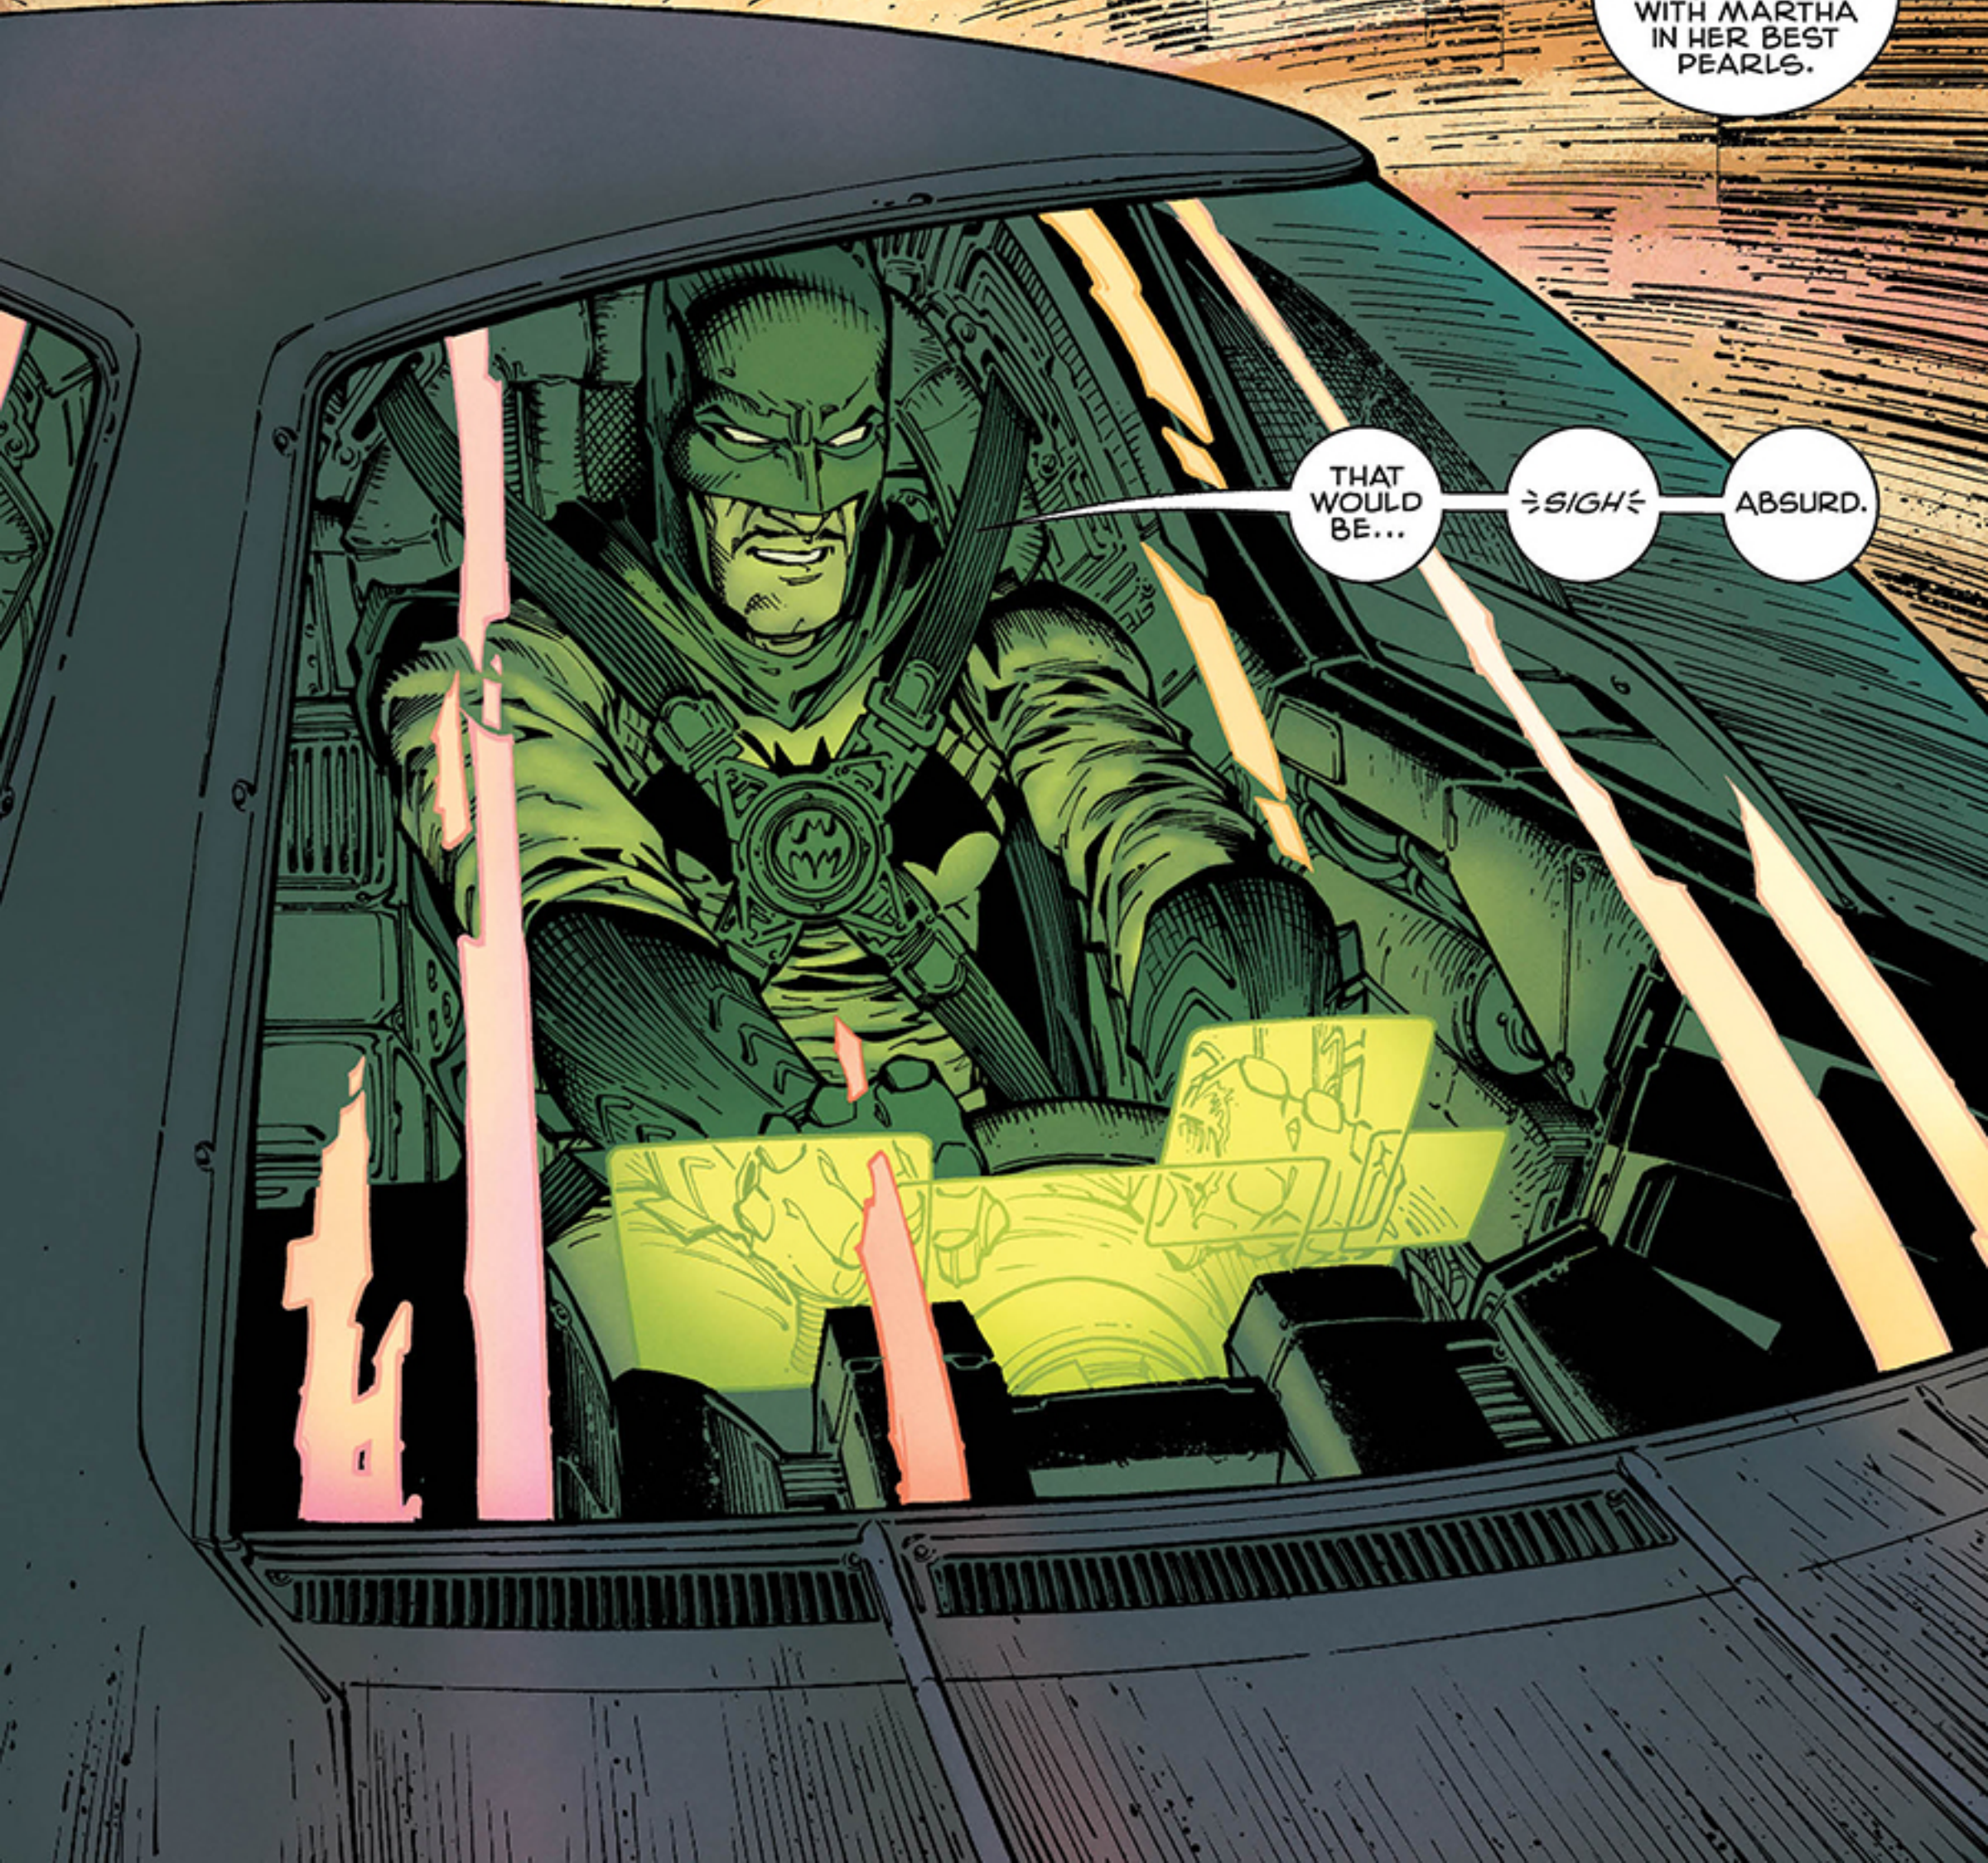

THAT WOULD BE...

⇒SIGH⇒

ABSURD.