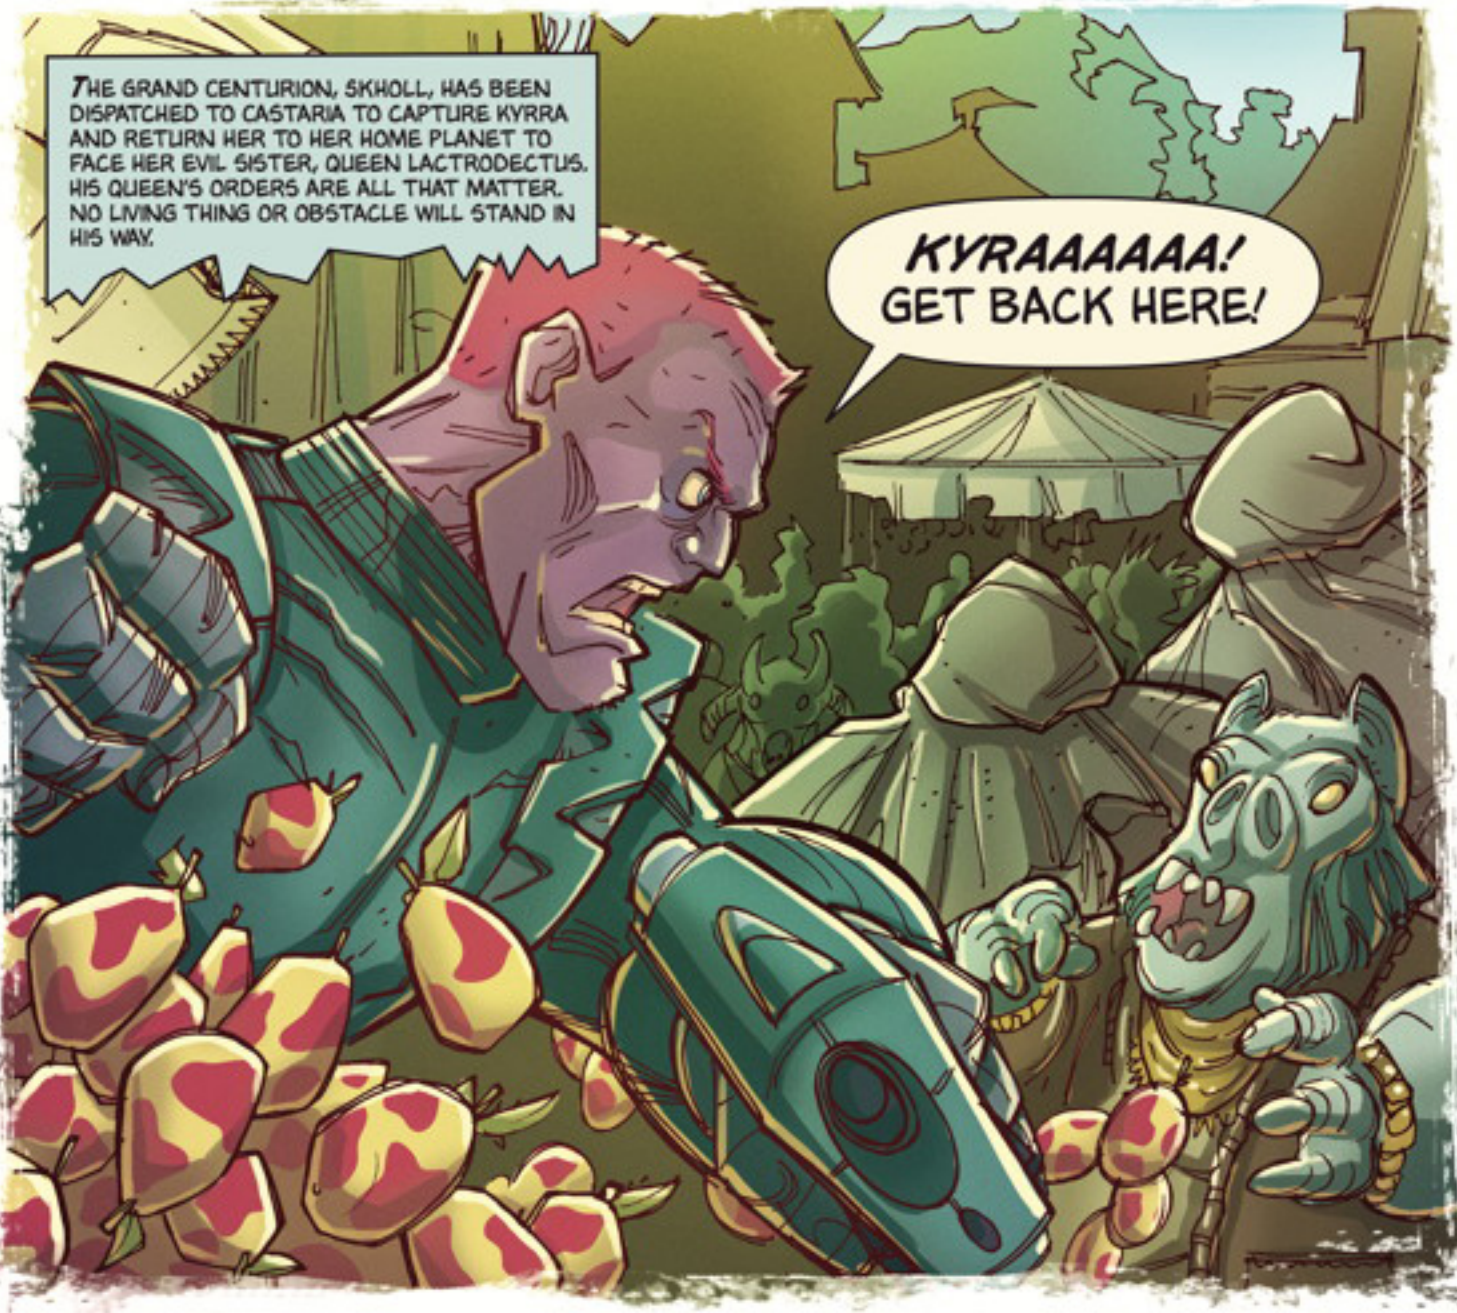

CATCH-UP: A third ritual murder deep in the subway under Empire Boulevard, but are the killings really connected to the murder of Detective Nadira Hasan's boyfriend? And will Hasan and her partner, Billy O'Connor be the next targets of the madman's quest for...

AAAAH!

MOVE IT, ROLLO!

THE GRAND CENTURION, SKHOLL, HAS BEEN DISPATCHED TO CASTARIA TO CAPTURE KYRRA AND RETURN HER TO HER HOME PLANET TO FACE HER EVIL SISTER, QUEEN LACTRODECTUS. HIS QUEEN'S ORDERS ARE ALL THAT MATTER. NO LIVING THING OR OBSTACLE WILL STAND IN HIS WAY.

KYRAAAAAA!
GET BACK HERE!

**BLOODY
MONSTERS!**
OUT OF MY WAY!

DOC STEARN

MONSTER

Chapter
THE ONCE AND FUTURE MR. MONSTER
A

Mr. Monster is trapped 1,000 years in the future...in a world ruled by monsters!