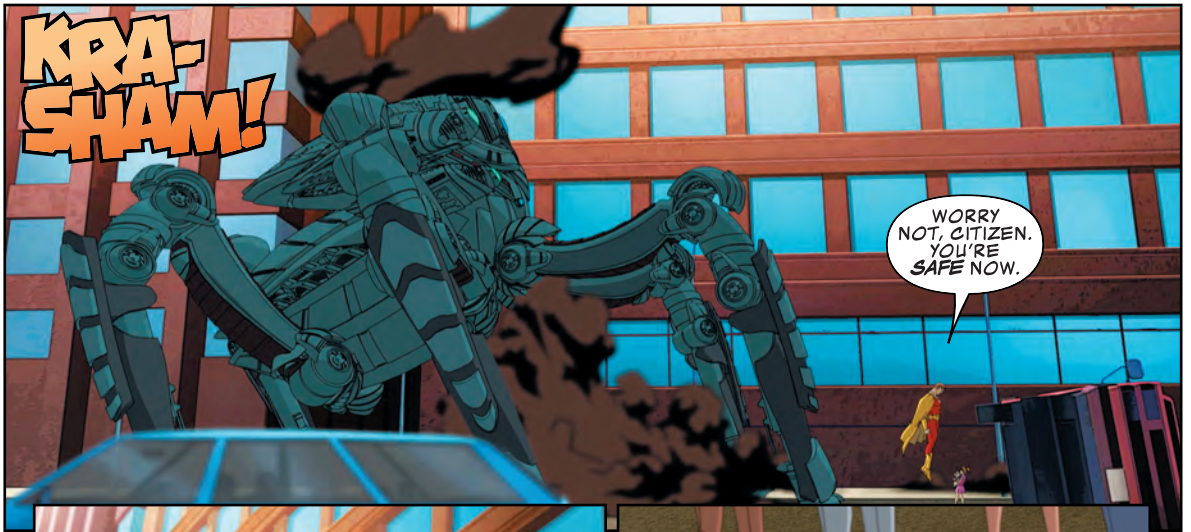

**TIMES SQUARE,
NEW YORK CITY.**

HELP!
ANYONE!

GIANT
KILLER ROBOTS
ARE ATTACKING
THE CITY!

WELL,
WHAT DO
YOU
KNOW?

SHAK

THEY
ARE GIANT
KILLER
ROBOTS.

BUT
NOTHING
AN EXPLOSIVE
CHARGE OR
TWO CAN'T
FIX.

TAK

YOU
SHOULD LET
ME HELP,
NIGHTHAWK--

--YOUR
CHARGES TAKE
TOO LONG TO
DETONATE FOR
MY TASTE!

WELL DONE, ZARDA. BUT LET THE SPEED DEMON SHOW YOU WHAT REAL POWER LOOKS LIKE!

DID YOU THINK MY SUPER-SPEED IS ONLY GOOD FOR A QUICK GETAWAY?

THEN CONSIDER THIS YOUR LESSON IN FRICTION AND THERMO-DYNAMICS!

KRA-SHAM!

WORRY NOT, CITIZEN. YOU'RE SAFE NOW.

HYPERION!

MY HERO!

IT'S ALL IN A DAY'S WORK FOR THE **SQUADRON SUPREME!**

BWOM!

EH?

A FORCE FIELD! BUT WHO--

WHO DO YOU THINK?

IRON MAN!

YOU WERE EXPECTING THIS TO BE THE WORK OF SOME OTHER SUPER VILLAIN?

MARVEL AVENGERS ASSEMBLE SEASON 2

The
SQUADRON
SUPREME must
protect the
all-powerful
REALITY
STONE from
Earth's
mightiest
villains!