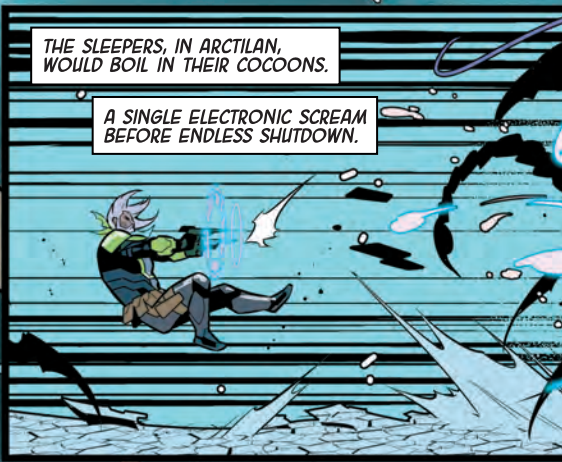

MARVEL LEGACY

PART 1 ON SALE OCTOBER 4TH **MOJO WORLDWIDE** PART 2 ON SALE OCTOBER 11TH

TWO TEAMS OF X-MEN SHARE THE SPOTLIGHT IN THE DEADLIEST SHOW ON EARTH!

NO HUMAN COULD SURVIVE THESE TEMPERATURES.

THE SLEEPERS, IN ARCTILAN, WOULD BOIL IN THEIR COCOONS.

A SINGLE ELECTRONIC SCREAM BEFORE ENDLESS SHUTDOWN.

THEIR MOUNTS WOULD COOK IN THEIR STONY SKINS.

THE ACCUSER...

...SWEATS.

AND THE LAST INHUMAN...

...WATCHES.

THE RIDER-CASTE
WOULD SUFFOCATE
IN THEIR HELMETS.