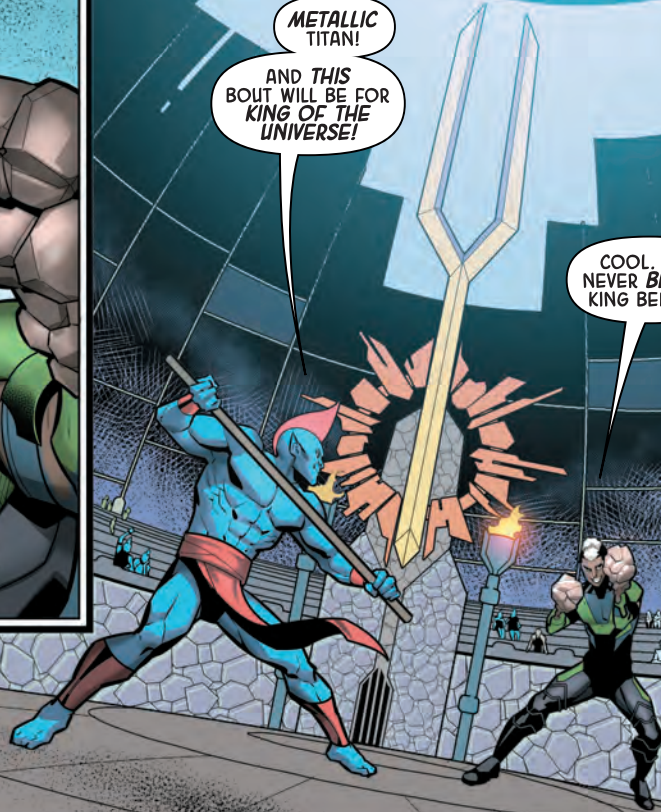

THIS IS A
DISTRACTION.

WHILE THEY
WASTE TIME...

...DARK AND ALIEN FORCES ARE DRAWING CLOSER.

NOW.

BRING IT ON, TITAN.

CENTAURI-IV.
THE CIRCLE OF TESTING FIRE.

METALLIC TITAN!

AND THIS BOUT WILL BE FOR KING OF THE UNIVERSE!

COOL. I'VE NEVER BEEN A KING BEFORE.

SO...WHAT IS THIS PLACE, STONETHROWER?

IT FEELS LIKE A CROSS BETWEEN A STADIUM AND A SACRED TEMPLE...

IT IS BOTH, CRYSTAL.

THE CIRCLE KEEPS US BATTLE-READY IN BODY AND SPIRIT. IN TRAINING, WE STRENGTHEN OUR BOND.