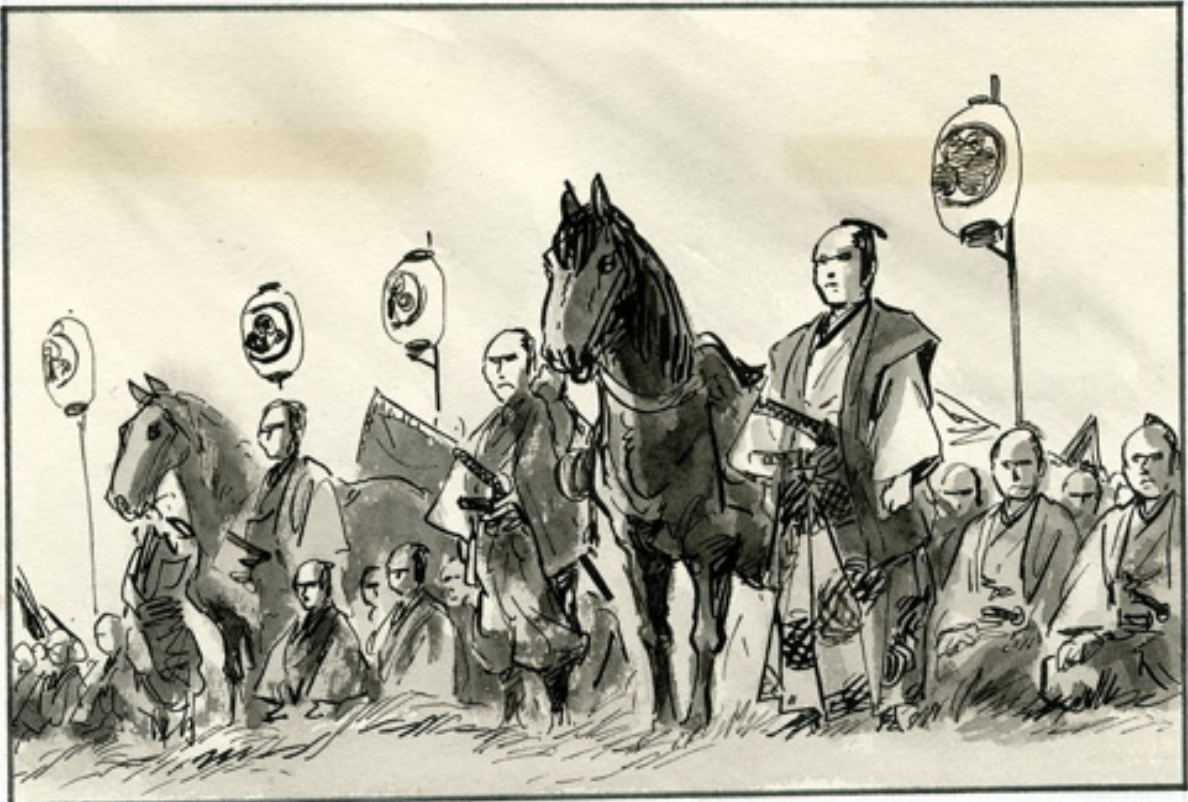

GALLERY EDITION

子連水狼

KAZUO KOIKE
GOSEKI KOJIMA

LONE
WOLF
& CUB

15

57
⑦

127

27