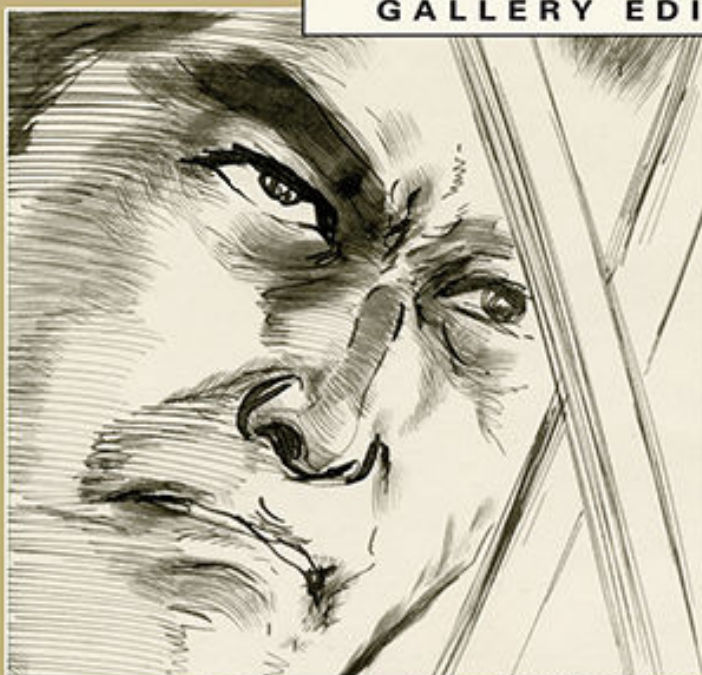

GALLERY EDITION

子連水狼

KAZUO KOIKE
GOSEKI KOJIMA

LONE
WOLF
& CUB

15

57
⑦

127

27