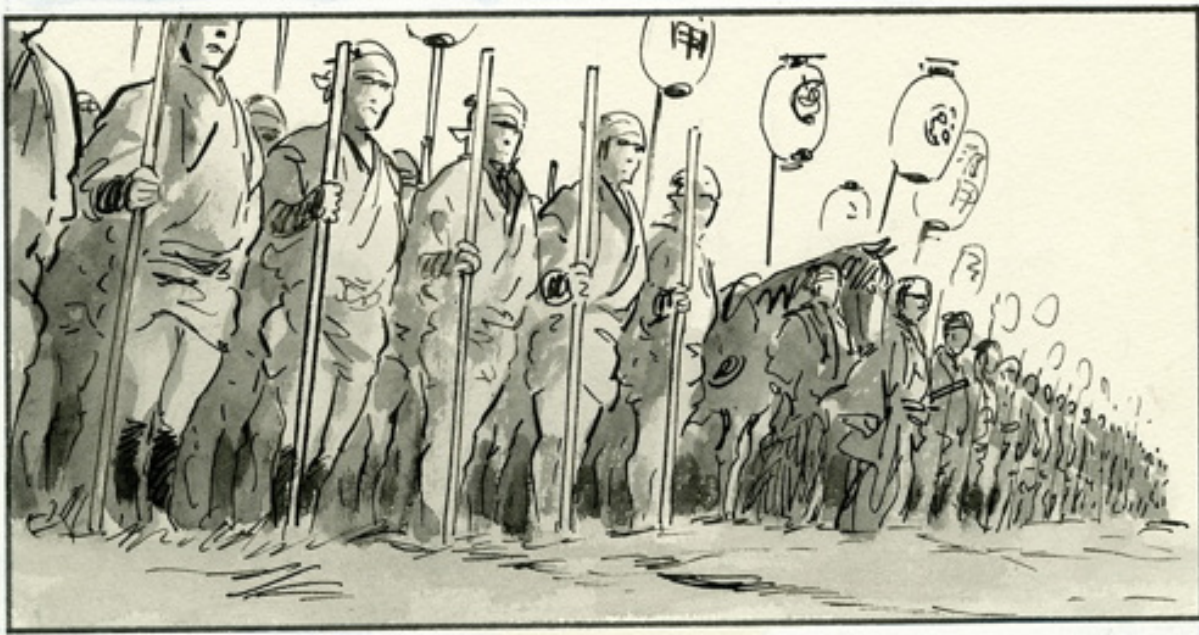

GALLERY EDITION

子連水狼

KAZUO KOIKE
GOSEKI KOJIMA

LONE
WOLF
& CUB

15

57
⑦

127

27