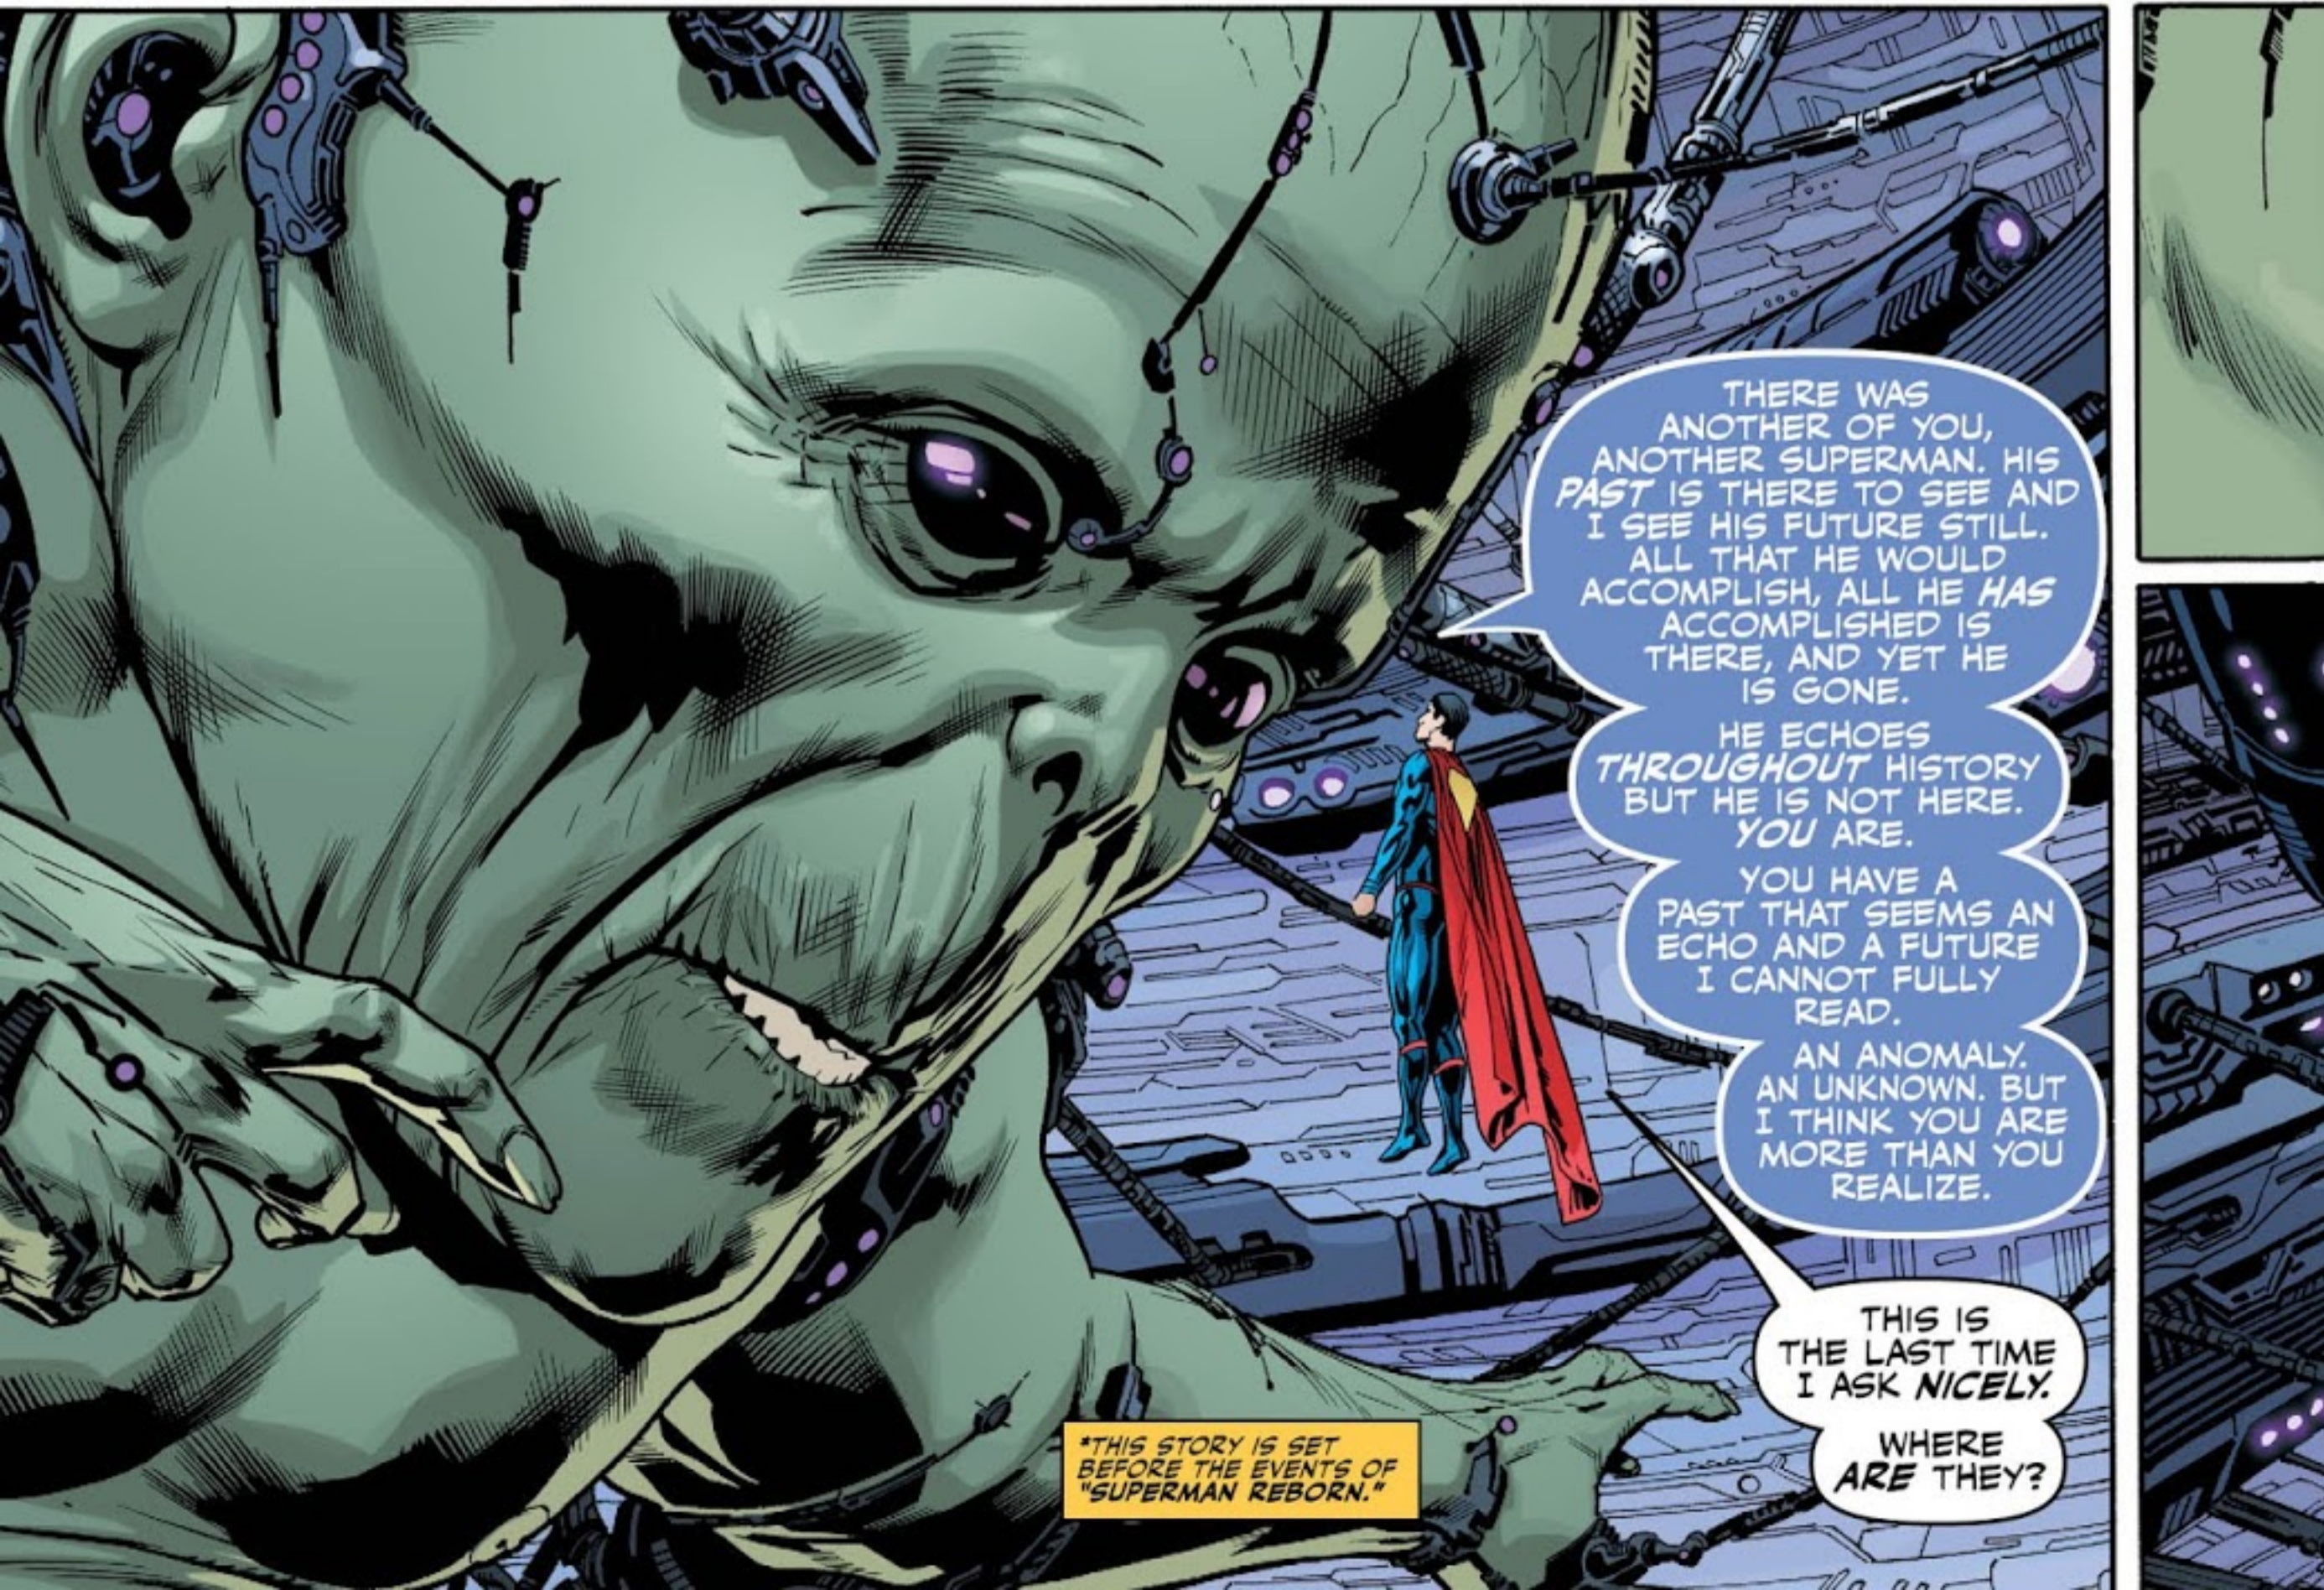

I AM
TEMPUS,
THE TIMELESS
MIND.

MY
CONSCIOUSNESS
STRETCHES FROM
ONE END OF TIME TO
THE OTHER. I HAVE
SEEN THINGS THAT
WOULD DEFY EVEN
YOUR SENSE OF
REALITY.

THE UNIVERSE
PIVOTS AROUND
YOUR FRIENDS,
AROUND YOU.

IT HAS CHANGED,
REFORMED AND BEEN
REBORN AROUND YOU
MORE TIMES THAN COULD
BE COUNTED AND IT
HAS **FRACTURED**
EXISTENCE.

NOW SOMETHING
THAT DOESN'T BELONG
IS **FORCING** ITS WAY IN
AND THAT WILL MEAN
THE **END** OF THE
UNIVERSE.

WHERE IS
MY FAMILY?

THERE WAS
ANOTHER OF YOU,
ANOTHER SUPERMAN. HIS
PAST IS THERE TO SEE AND
I SEE HIS FUTURE STILL.
ALL THAT HE WOULD
ACCOMPLISH, ALL HE HAS
ACCOMPLISHED IS
THERE, AND YET HE
IS GONE.

HE ECHOES
THROUGHOUT HISTORY
BUT HE IS NOT HERE.
YOU ARE.