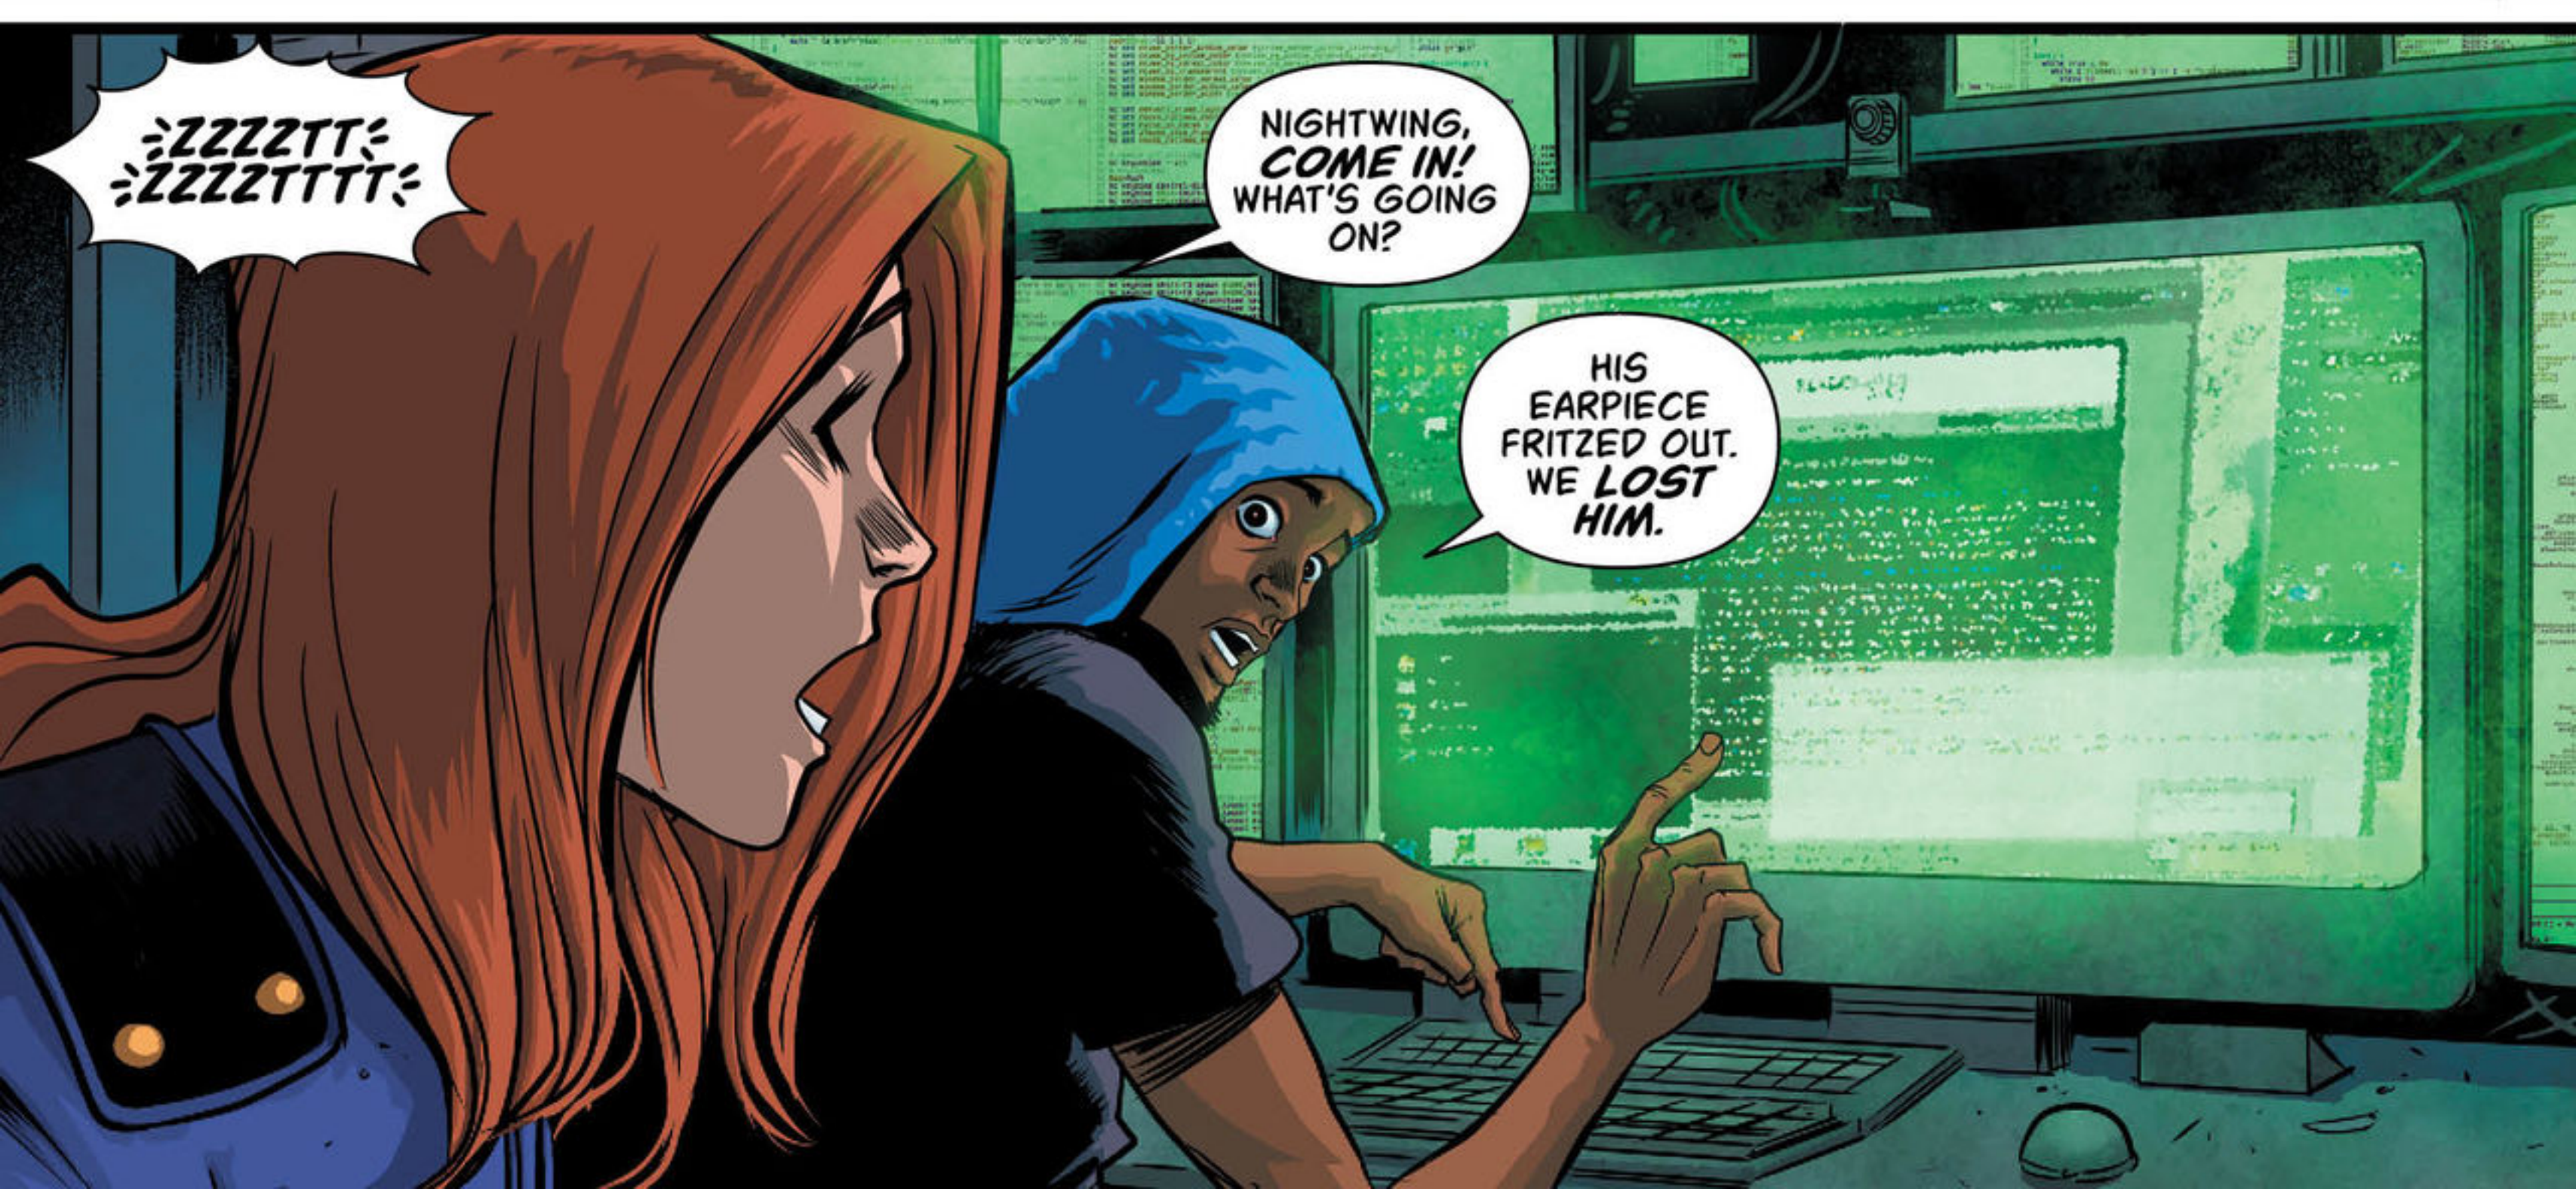

ZZZZTT!
ZZZZTTTT!

NIGHTWING, COME IN! WHAT'S GOING ON?

HIS EARPIECE FRITZED OUT. WE LOST HIM.