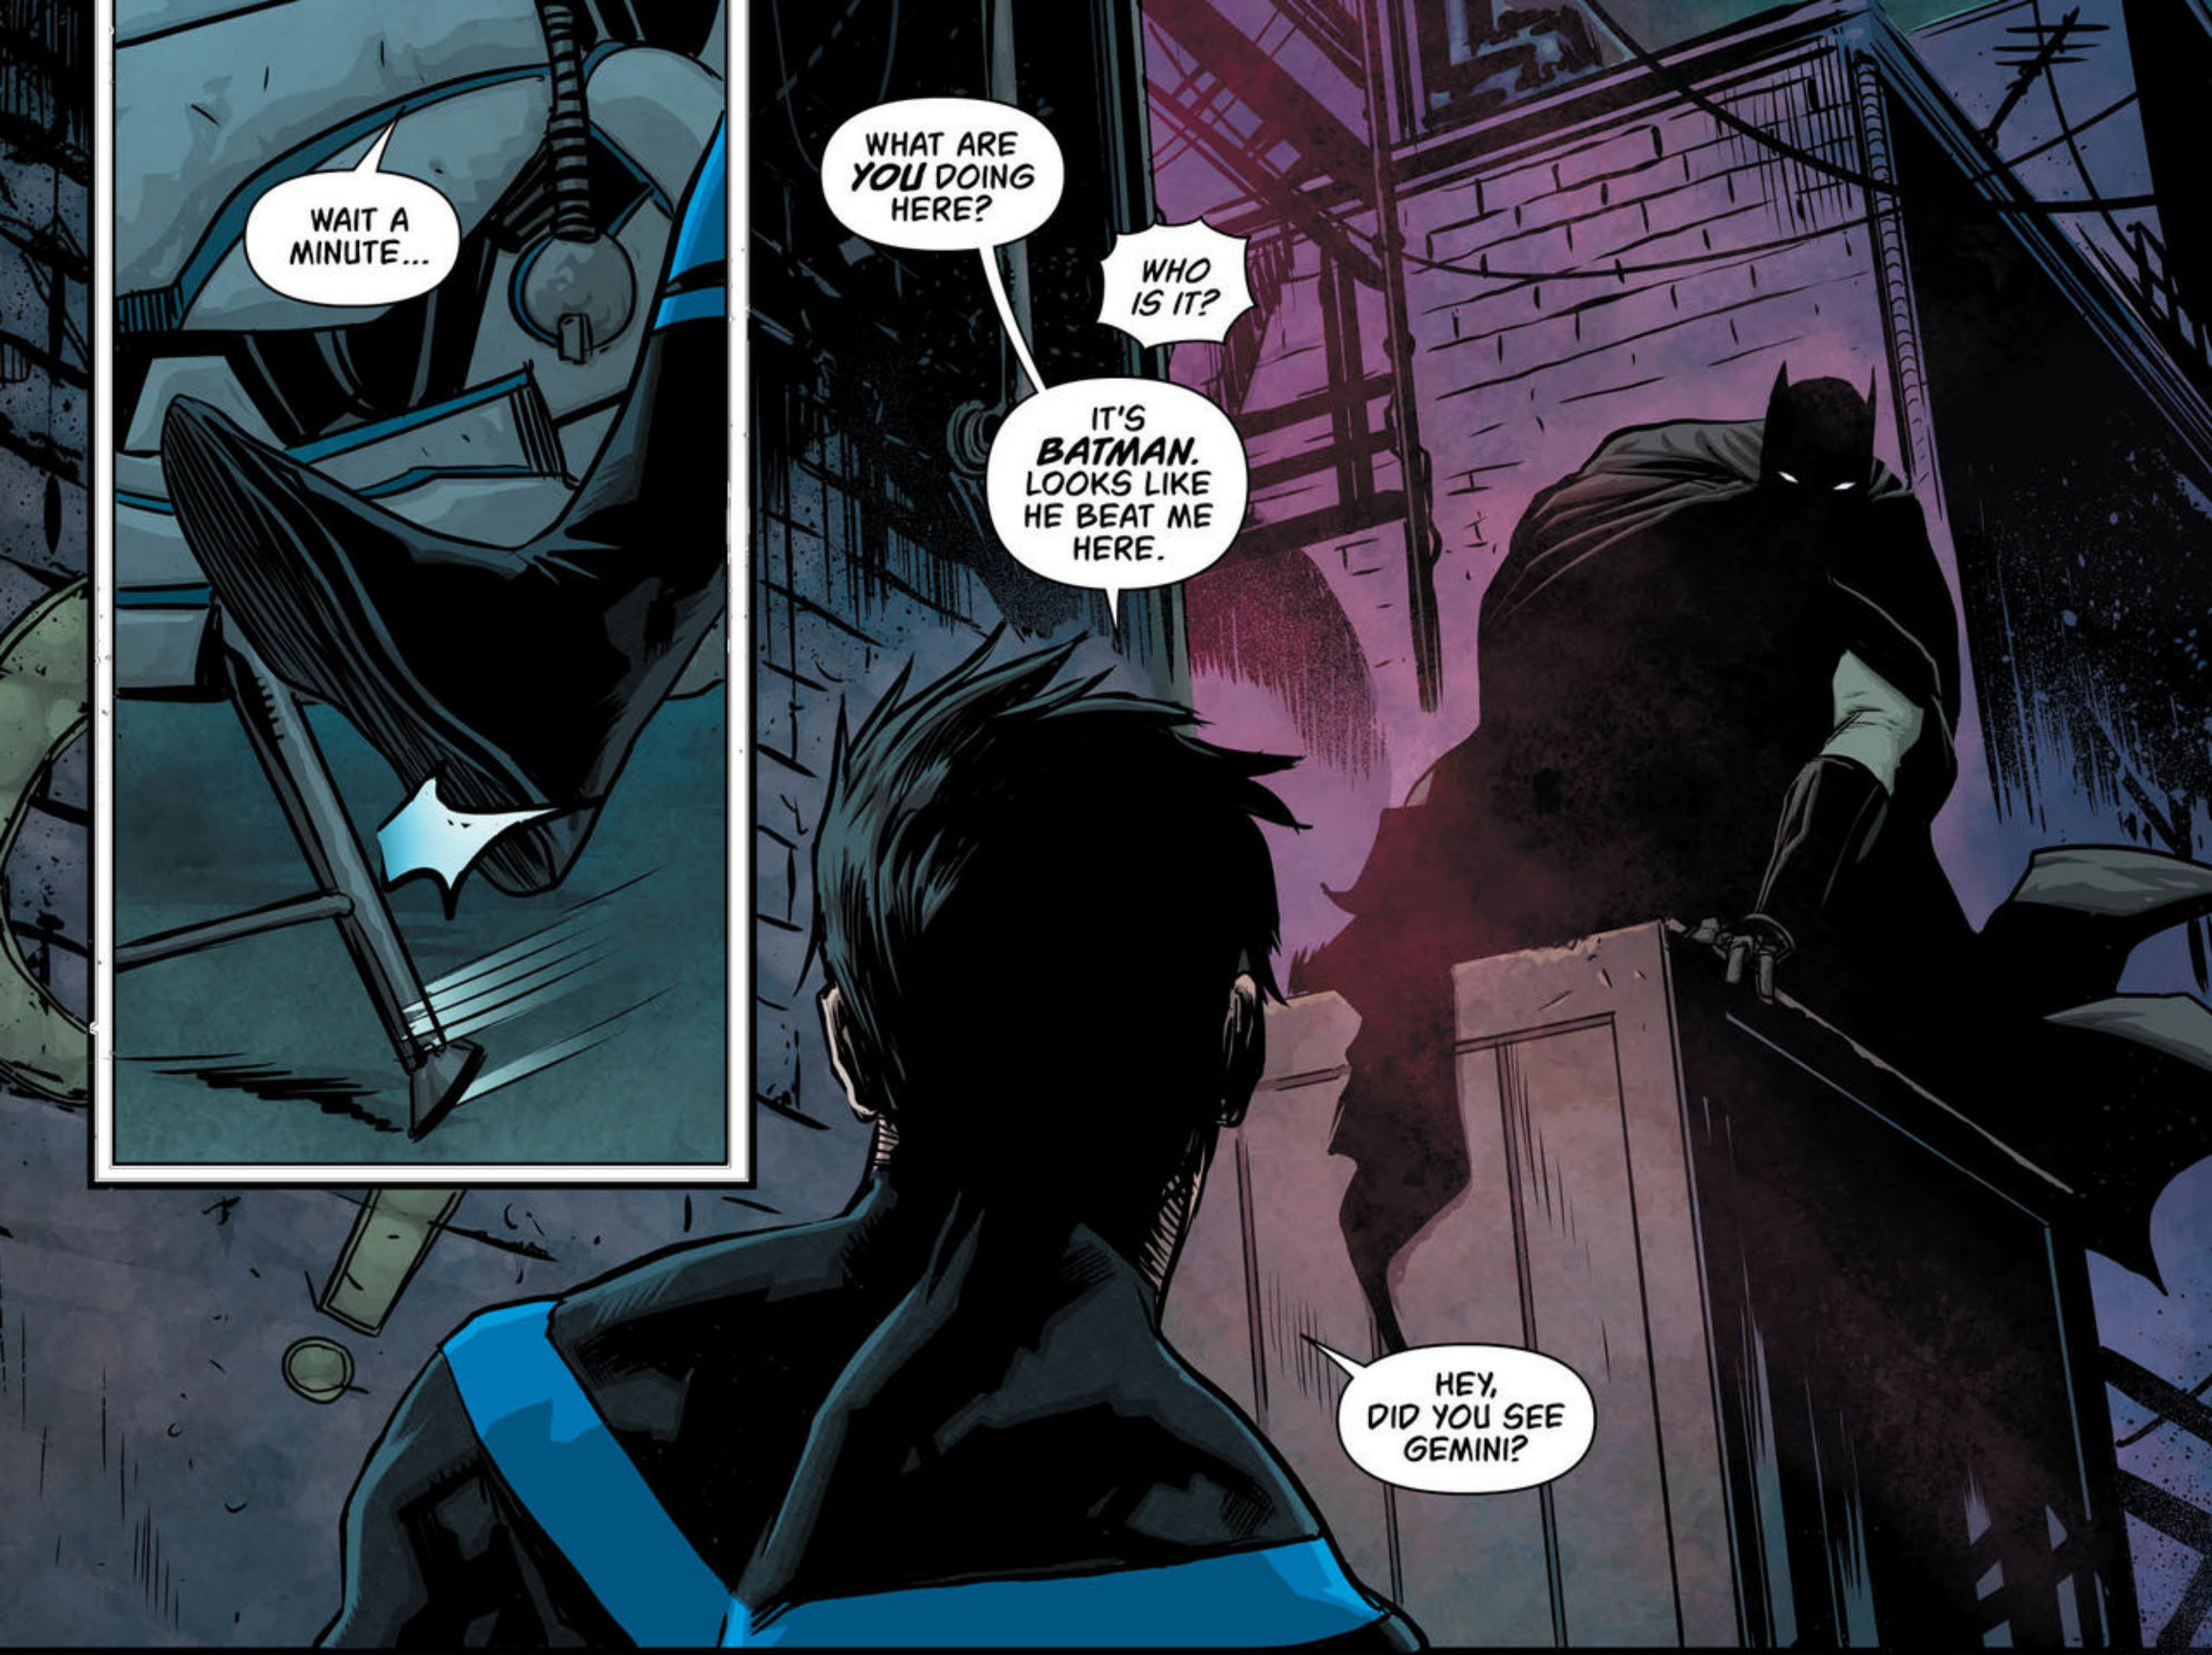

WAIT A MINUTE...

WHAT ARE YOU DOING HERE?

WHO IS IT?

IT'S **BATMAN**. LOOKS LIKE HE BEAT ME HERE.

HEY, DID YOU SEE GEMINI?