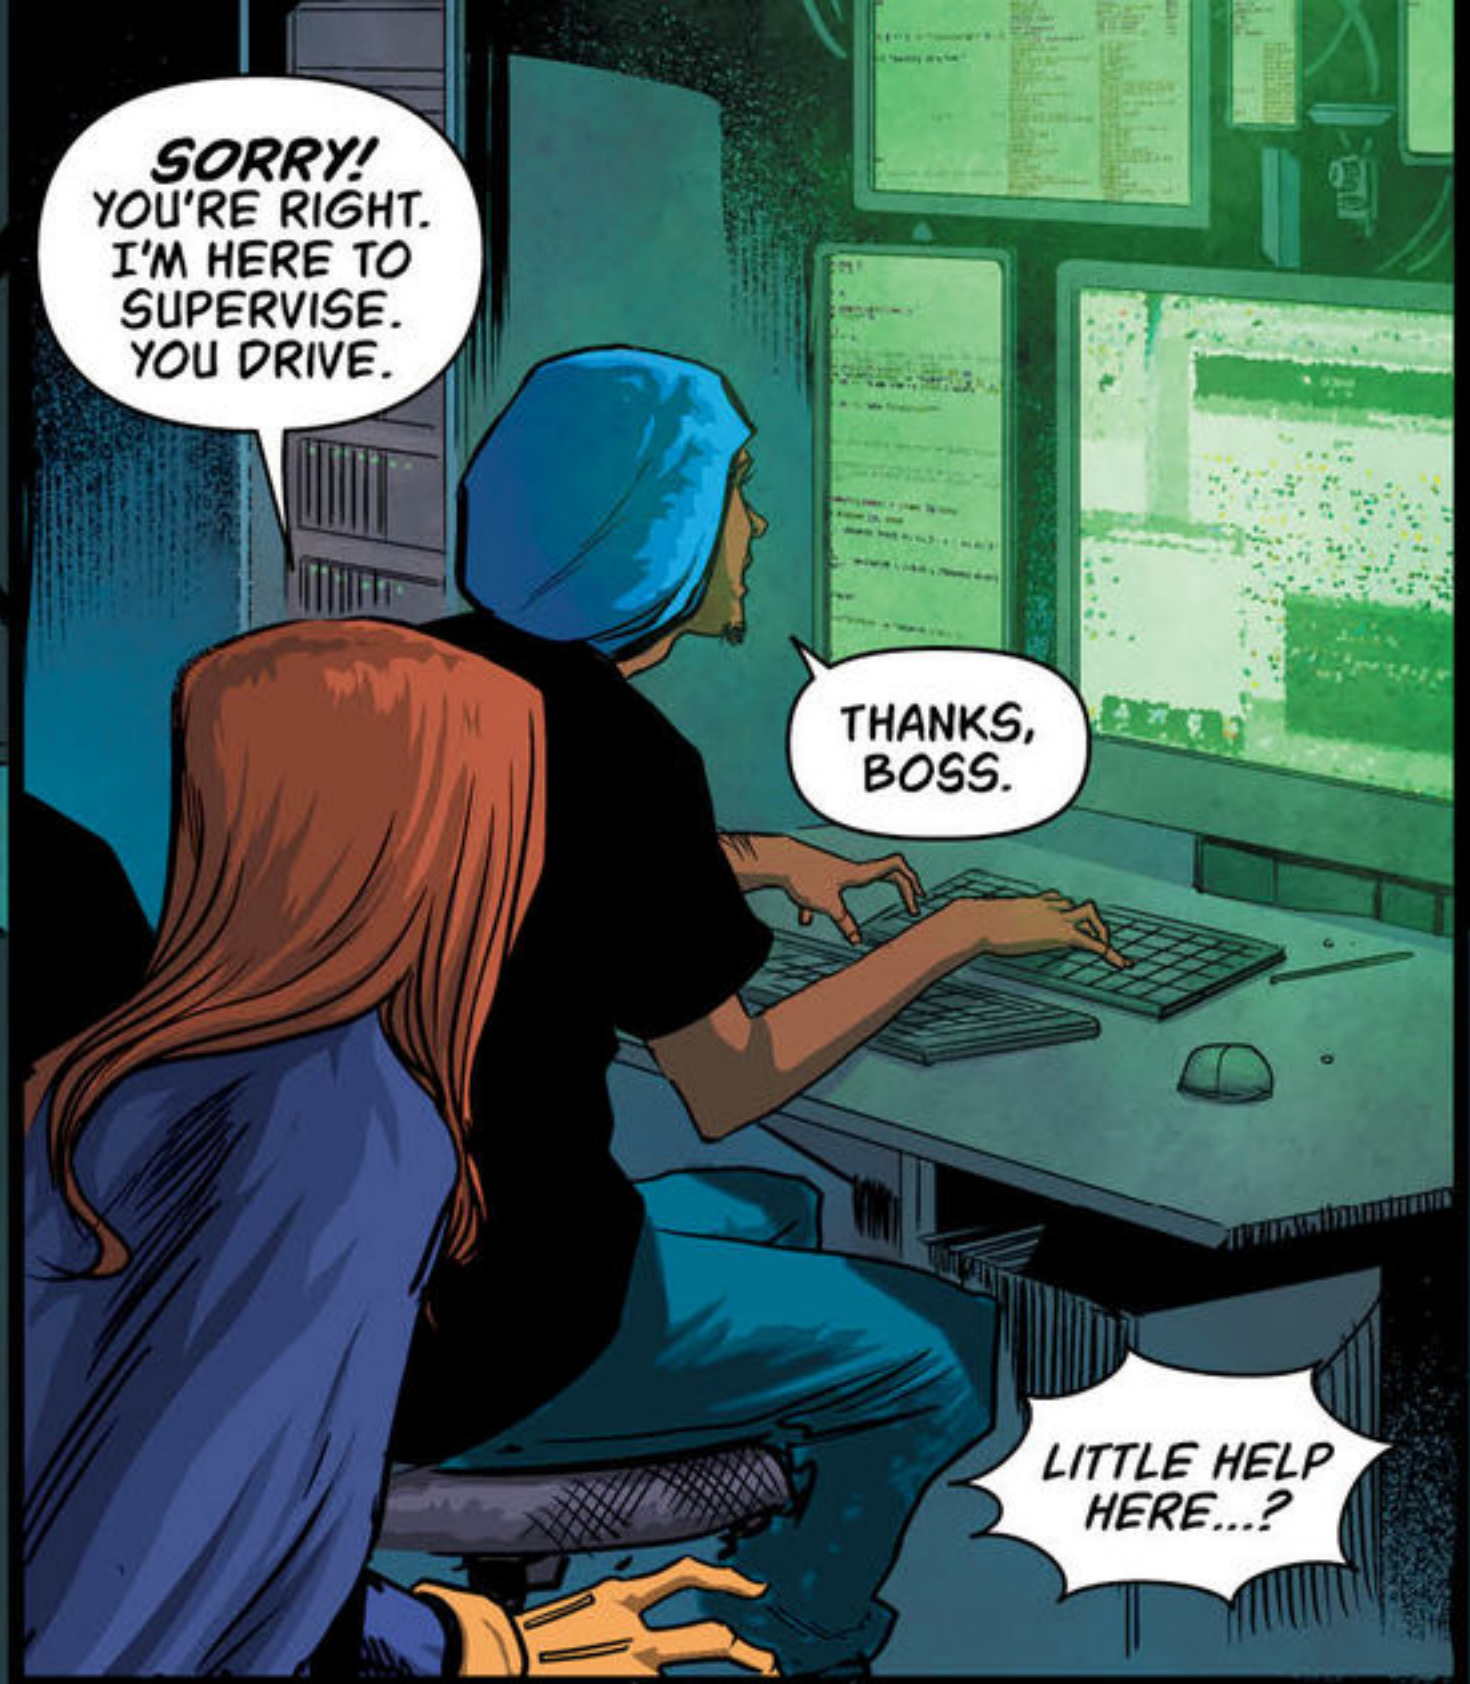

A dynamic comic book illustration of Nightwing riding a motorcycle through a city at night. The scene is viewed from a low angle, looking up at the rider. The motorcycle's headlight is glowing brightly, illuminating the surrounding area. In the background, tall city buildings are visible against a dark sky with a full moon. The overall color palette is dominated by blues, greys, and the warm orange of the headlight.

WHAT? I AM DRIVING.

SORRY! YOU'RE RIGHT. I'M HERE TO SUPERVISE. YOU DRIVE.

THANKS, BOSS.

LITTLE HELP HERE...?

GEMINI STOPPED SOMEWHERE AROUND MAPLE.

I THOUGHT GEMINI WAS HANGING OUT IN **BLÜDHAVEN**. WHY IS SHE IN **GOTHAM**?