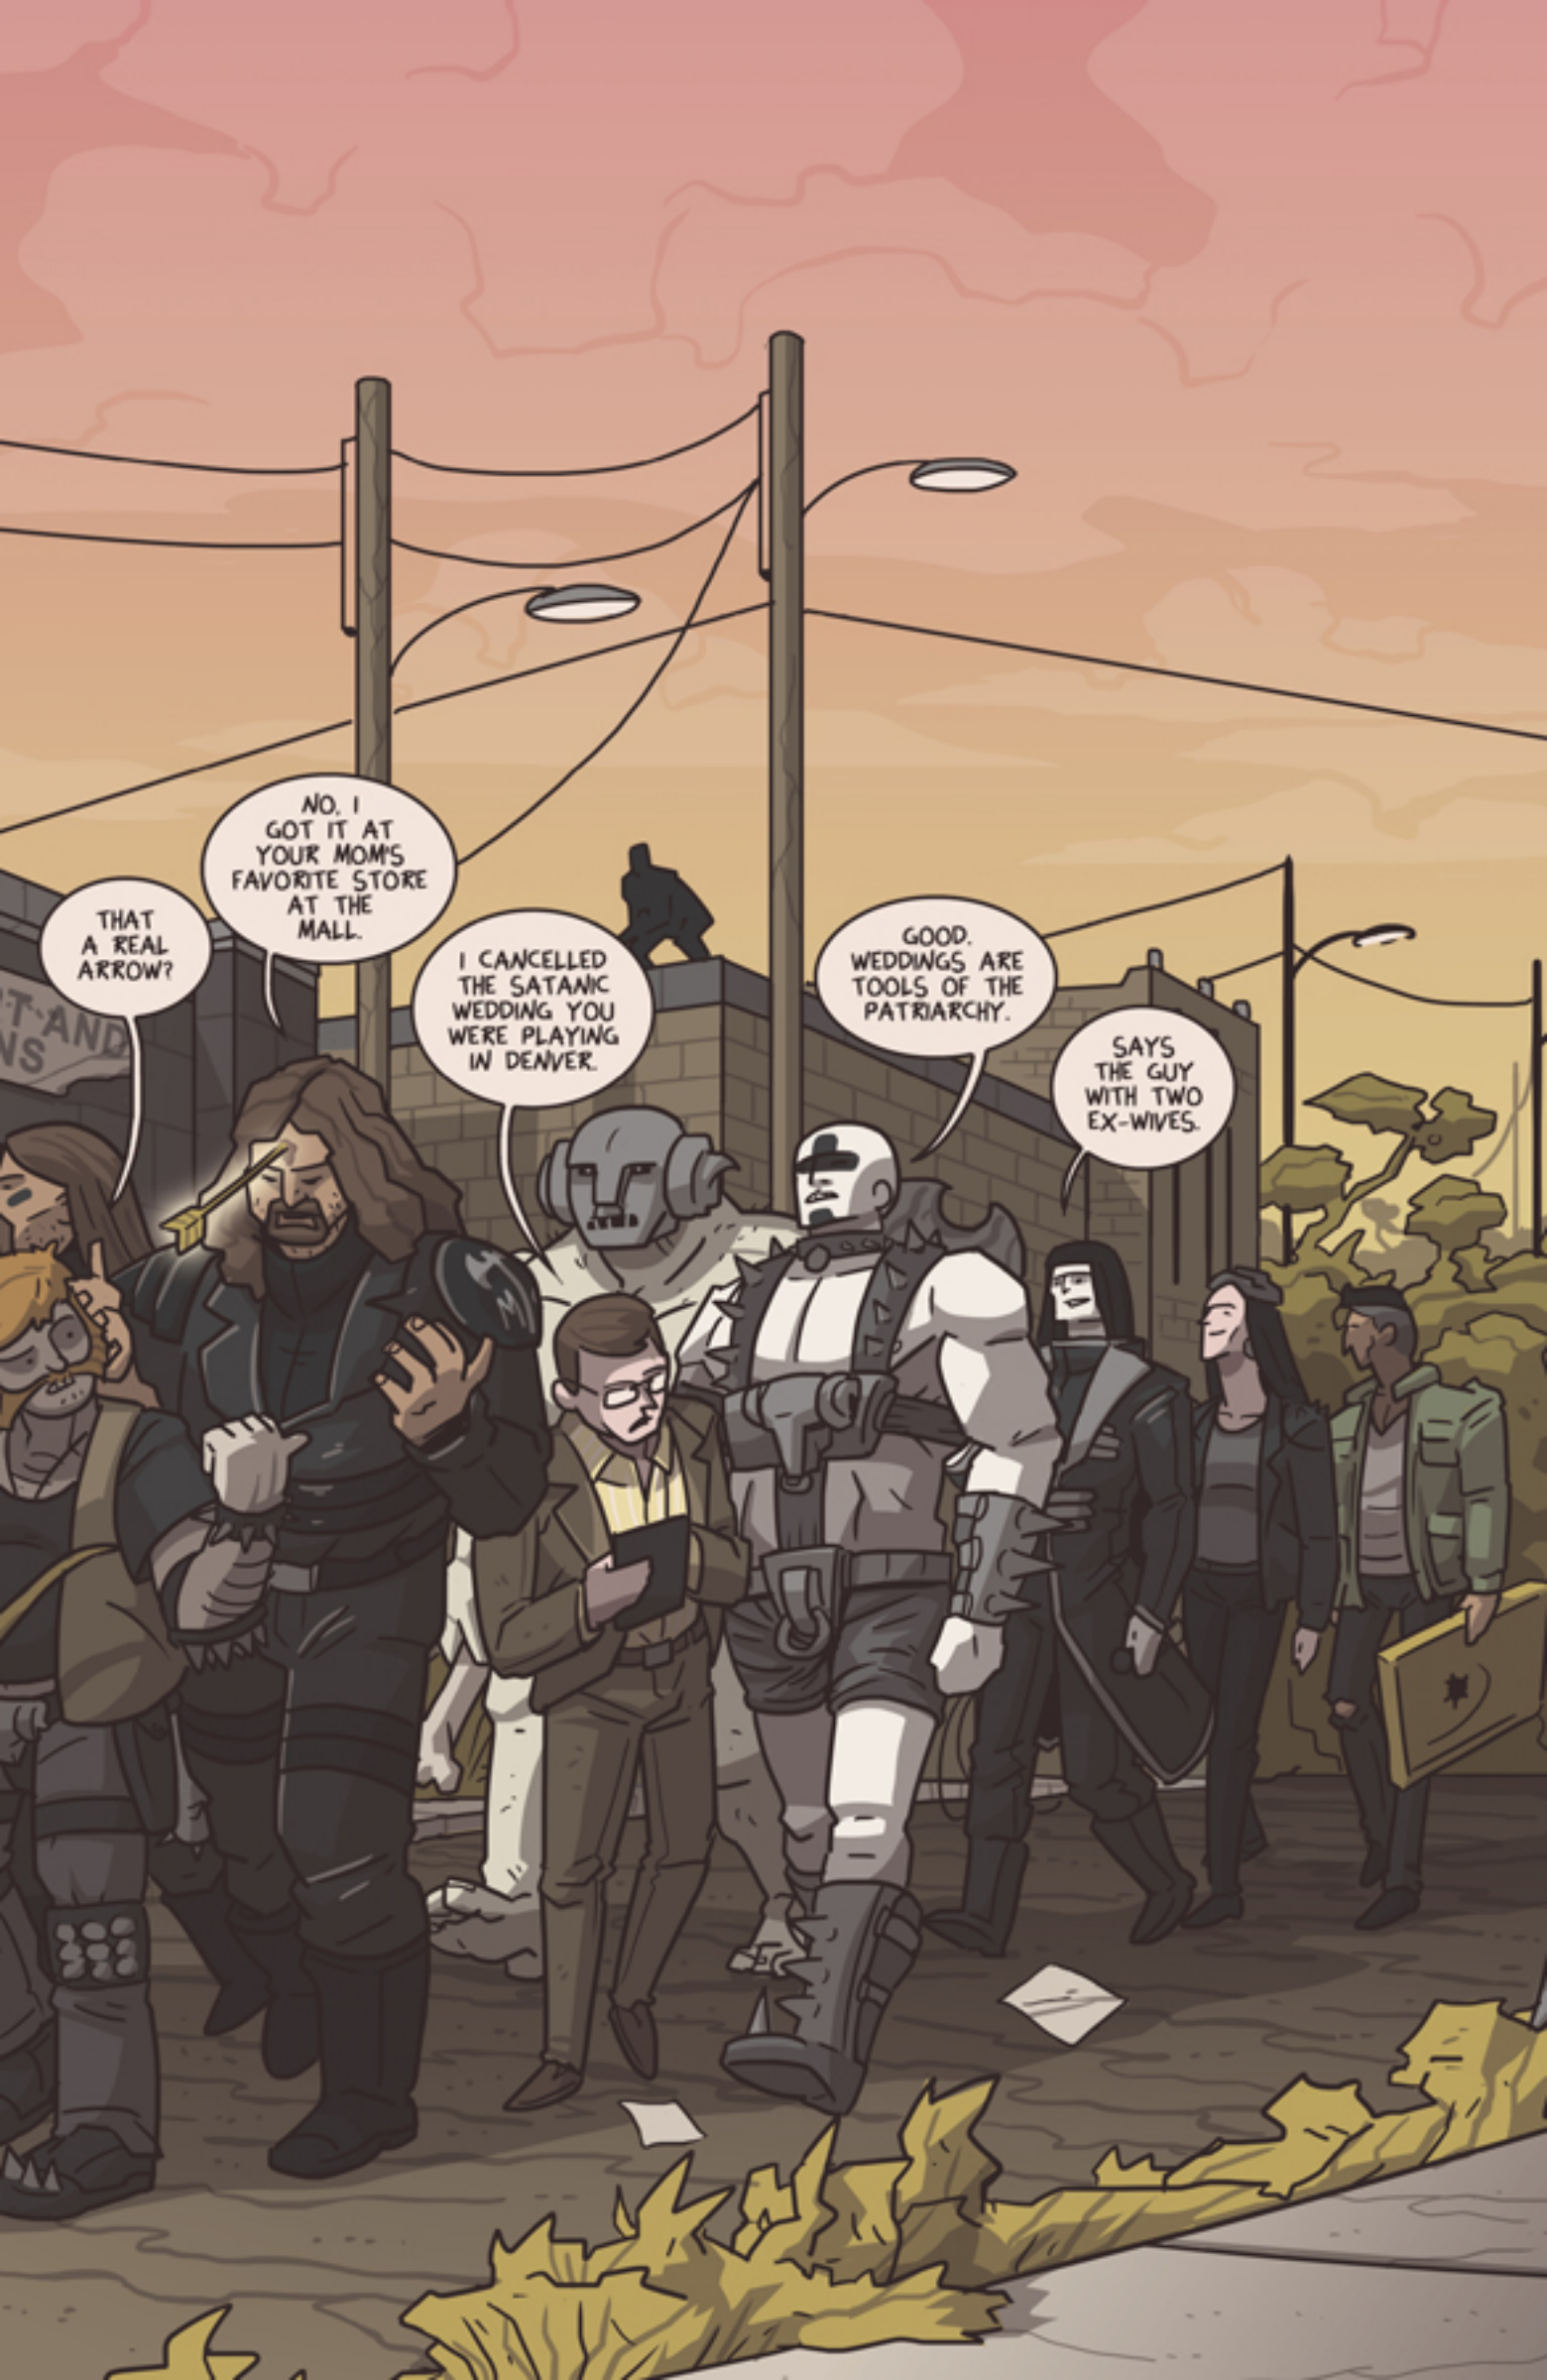

TEN MILES WEST OF  
LEBANON, KANSAS.

WELCOME  
TO  
BABYLON  
KANSAS

POP: 567

"BABYLON?"

"I THINK WE HAVE  
THE RIGHT PLACE."

BABY

HAVE TO BE KILLED

TALL ED'S  
GAS SHACK

ROBERTSON

THIS PLACE IS CREEPY AS "F."

LUCY, SCAN THE HOUSES WITH YOUR SIGHT.

10 MPH  
KILL THE HEATHENS

SPOKTO  
ICE

THAT  
A REAL  
ARROW?

NO. I  
GOT IT AT  
YOUR MOM'S  
FAVORITE STORE  
AT THE  
MALL.

I CANCELLED  
THE SATANIC  
WEDDING YOU  
WERE PLAYING  
IN DENVER.

GOOD.  
WEDDINGS ARE  
TOOLS OF THE  
PATRIARCHY.

SAYS  
THE GUY  
WITH TWO  
EX-WIVES.

ST-AND  
NS

WHAT DO YOU SEE?

FIRE.

BRIMSTONE.

THIS IS WHERE IT'S ALL GONNA HAPPEN.