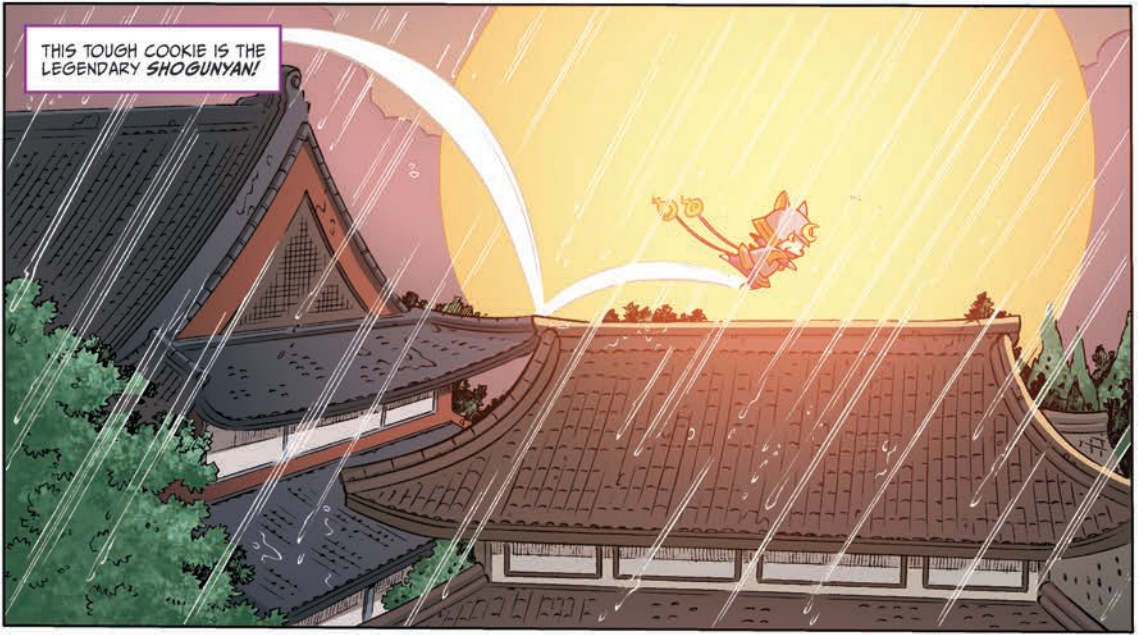

HOW CAN A HUMAN BEING *SEE* YO-KAI, YOU ASK? BECAUSE NATE—THE LUCKY DEVIL—IS IN POSSESSION OF AN **EXTREMELY RARE** YO-KAI WATCH, A MYSTERIOUS ARTIFACT THAT ALLOWS HIM TO BOTH *SEE* YO-KAI —

THIS TOUGH COOKIE IS THE LEGENDARY *SHOGUNYAN!*