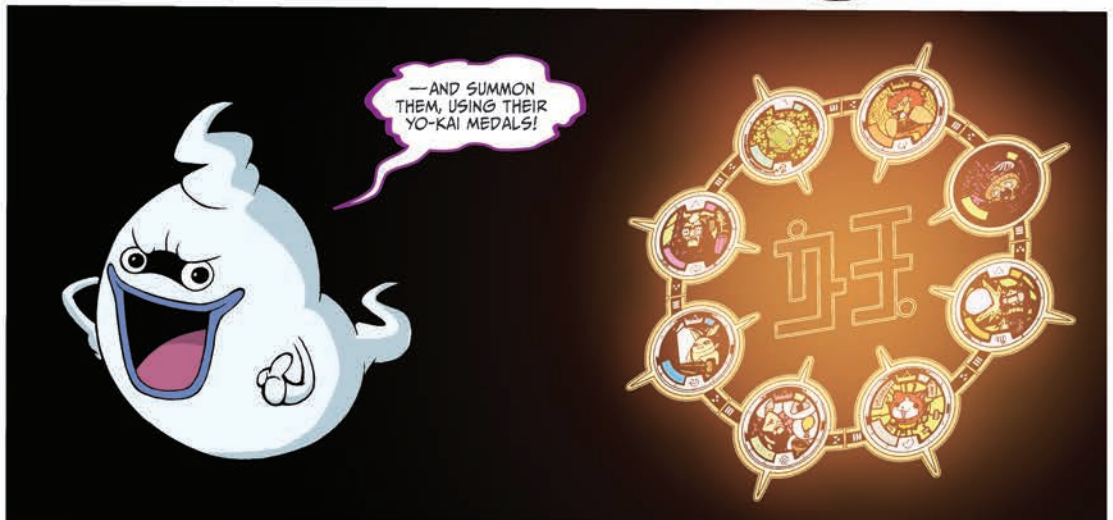

HOW CAN A HUMAN BEING *SEE* YO-KAI, YOU ASK? BECAUSE NATE—THE LUCKY DEVIL—IS IN POSSESSION OF AN **EXTREMELY RARE** YO-KAI WATCH, A MYSTERIOUS ARTIFACT THAT ALLOWS HIM TO BOTH *SEE* YO-KAI —

THIS TOUGH COOKIE IS THE LEGENDARY *SHOGUNYAN!*