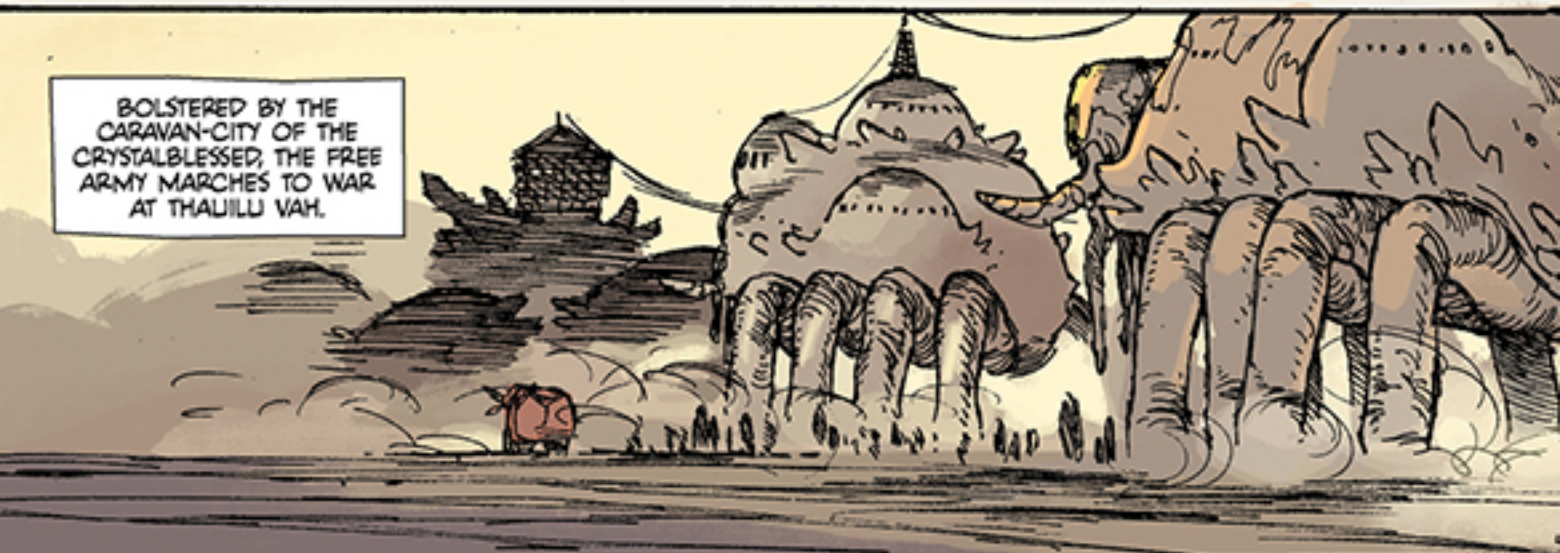

BOLSTERED BY THE
CARAVAN-CITY OF THE
CRYSTALBLESSED, THE FREE
ARMY MARCHES TO WAR
AT THAILLU VAH.

Ulnaha
(edible caravan
parasite)

Dolmantle

ALL THAT REMAINS
OF GREEN KNIFE'S
FALLEN LOVER.

BEFORE THE MAN-EMPIRE RETURNED, GENERATIONS OF THE CRYSTALBLESSED HAD DEVOTED THEIR LIVES TO REBUILDING THESE TOWERS.