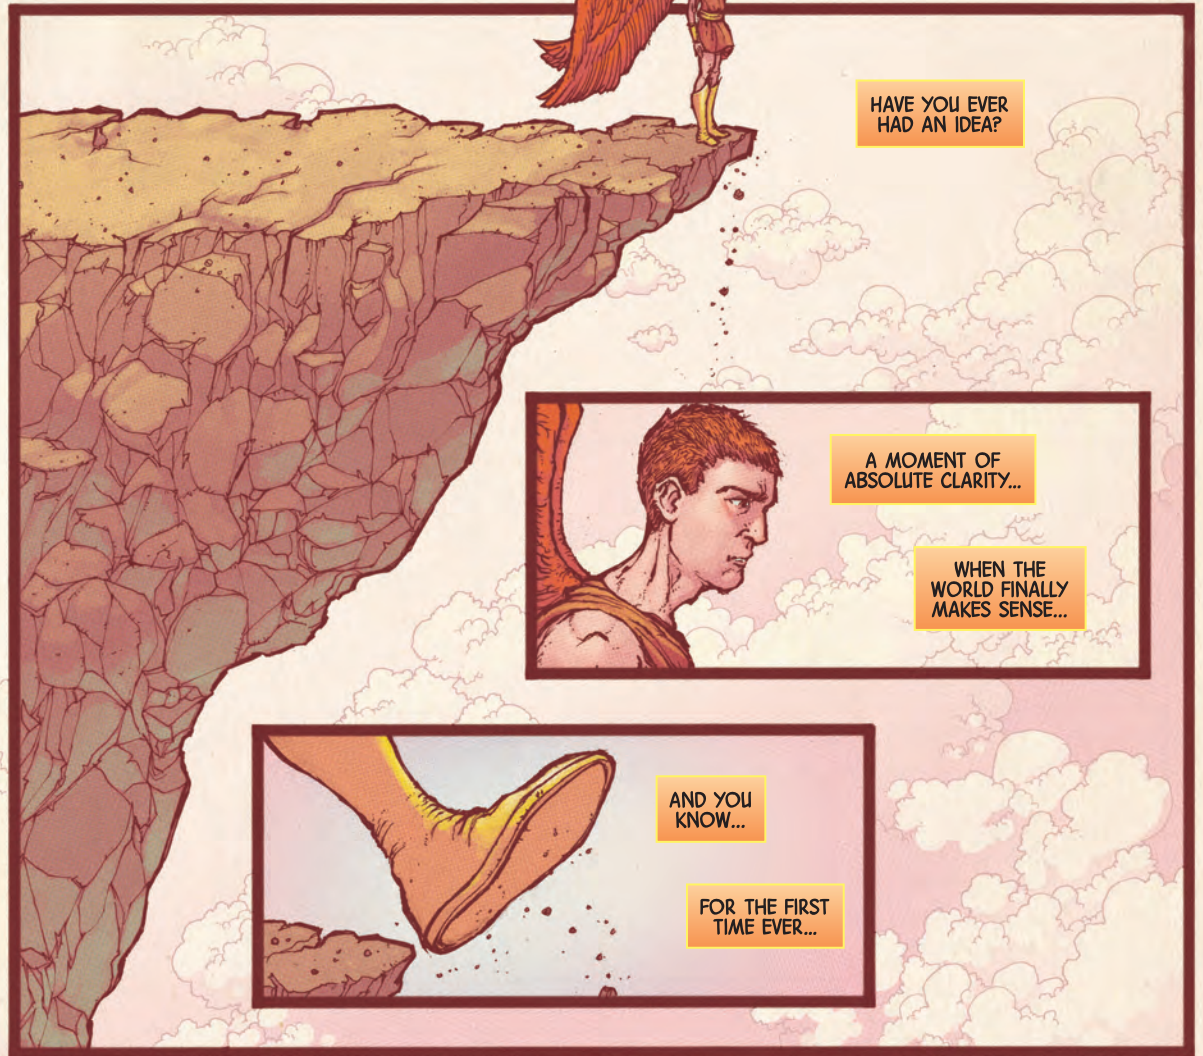

HAVE YOU EVER
HAD AN IDEA?