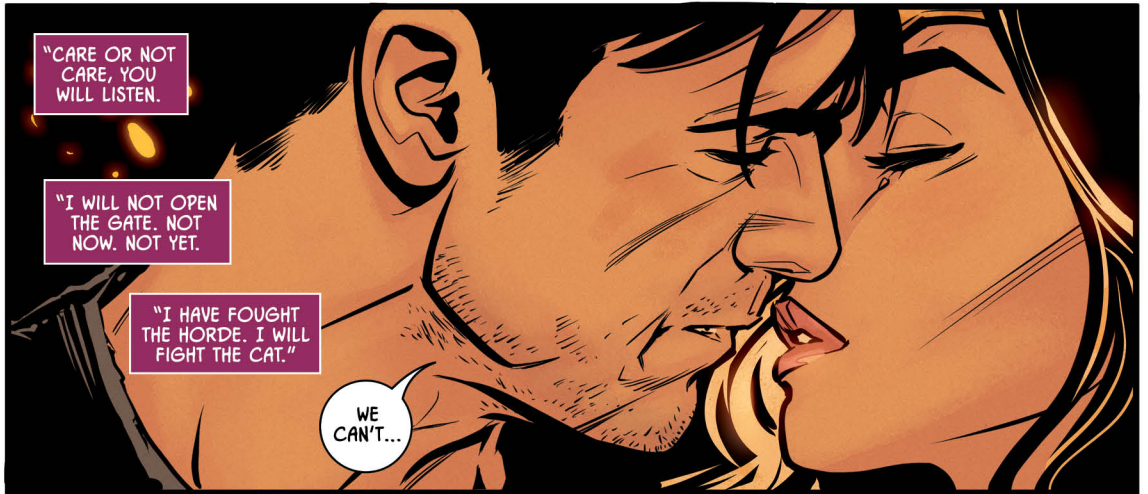

"CARE OR NOT CARE, YOU WILL LISTEN."

"I WILL NOT OPEN THE GATE. NOT NOW. NOT YET."

"I HAVE FOUGHT THE HORDE. I WILL FIGHT THE CAT."

WE CAN'T...