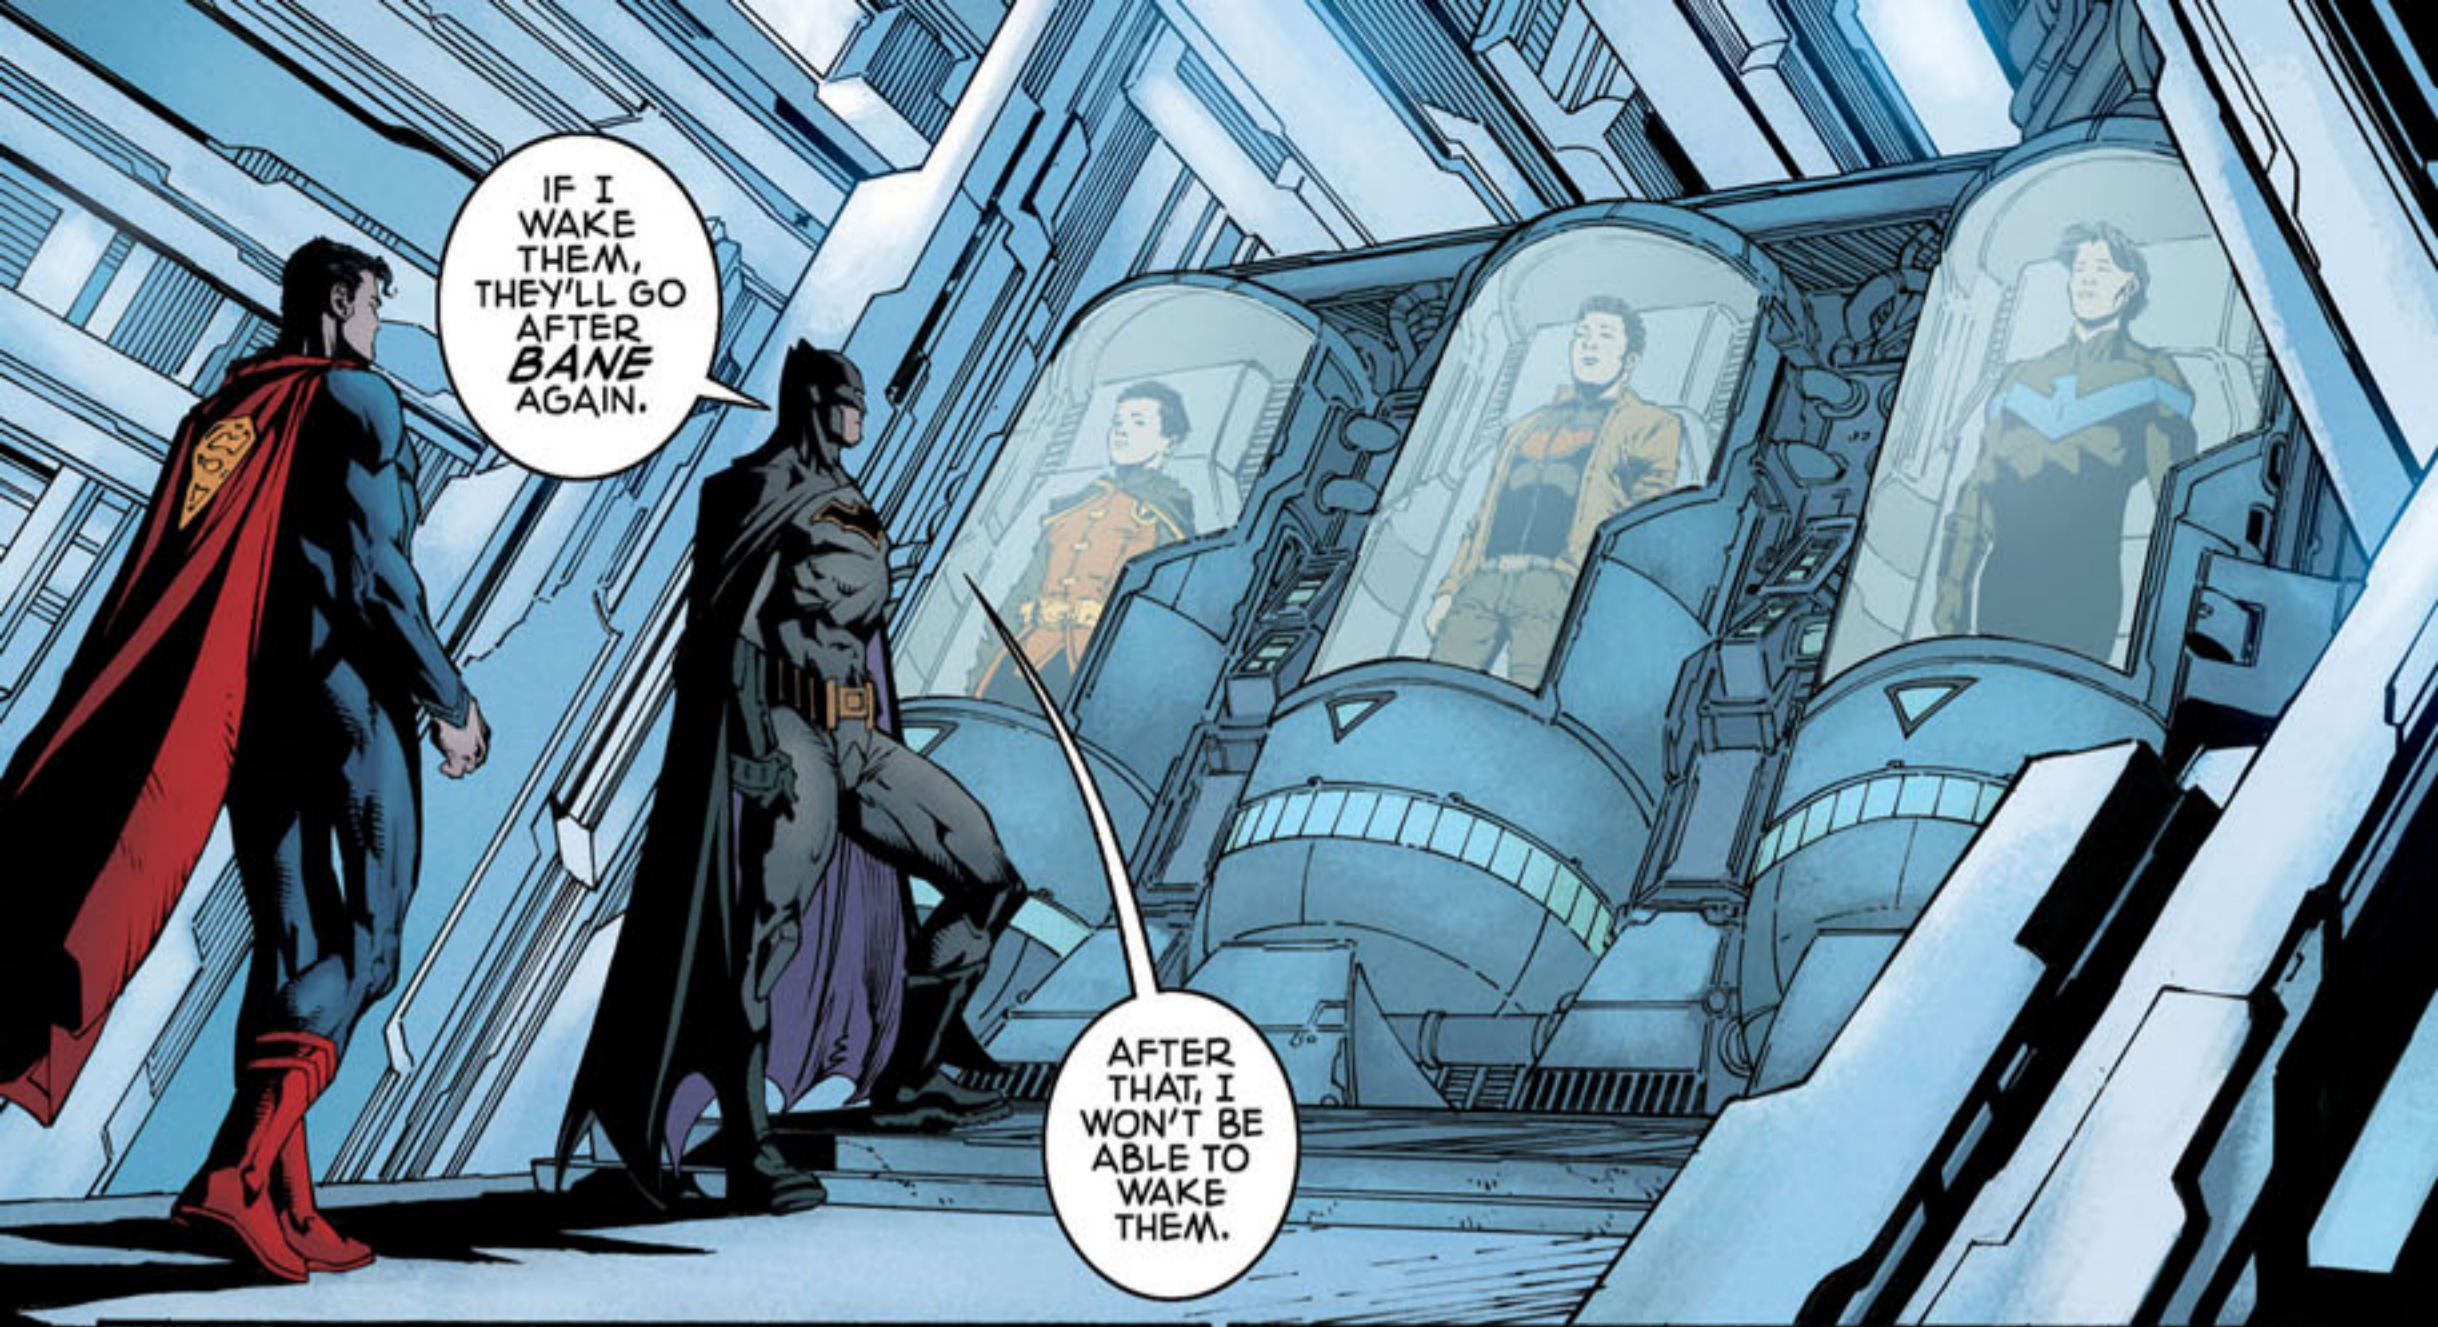

IF I WAKE THEM, THEY'LL GO AFTER **BANE** AGAIN.

AFTER THAT, I WON'T BE ABLE TO WAKE THEM.

BANE HAS FOUR DAYS TO GET THE **PIRATE**.

I NEED YOU TO KEEP THEM SAFE FOR FOUR DAYS.

BRUCE...

IT'S HIM OR ME.

NO ONE ELSE.

OKAY.

OKAY.