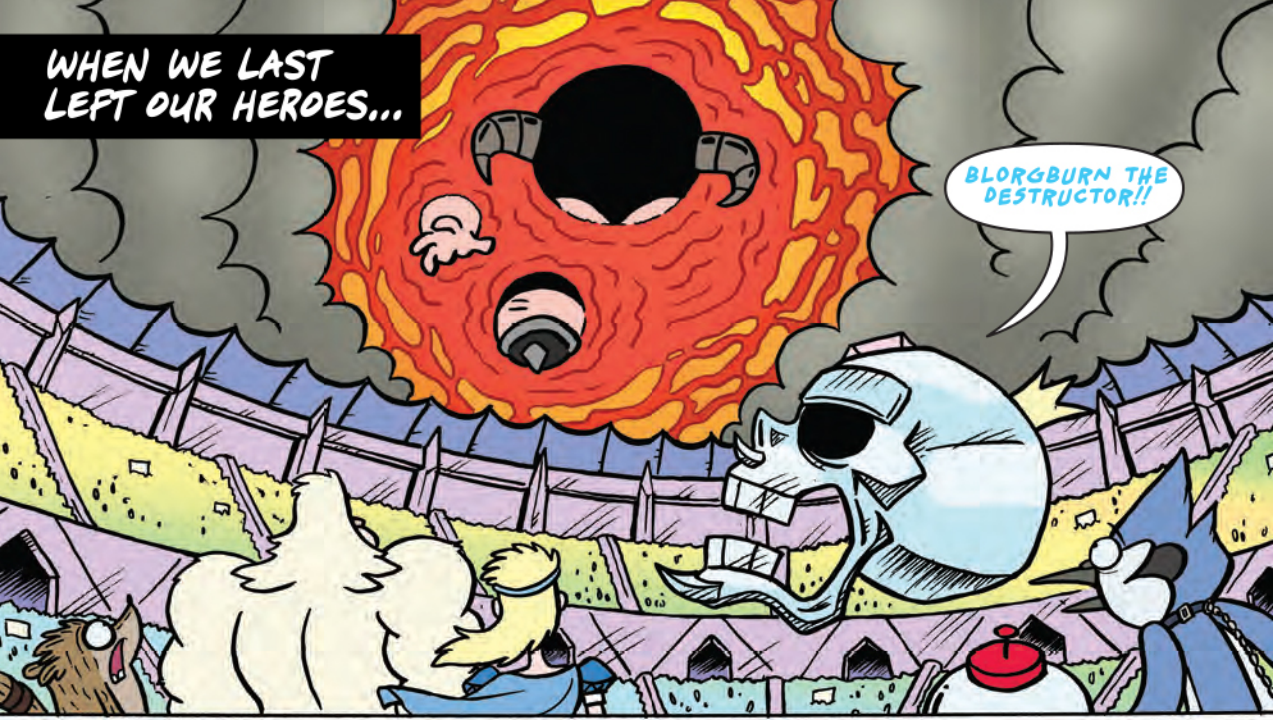

WHEN WE LAST LEFT OUR HEROES...

BLORGBURN THE DESTROYER!!

YOU SAID IT WAS GONNA BE KLORGBANE! I WORE THAT STUPID RIGBY DISGUISE AND EVERYTHING!

I ADMIT, I WAS WRONG...

WAIT, DUDES! KLORGBANE OR NOT, THE CRYSTAL KING SAID THIS HUGE GUY IS HIS MOST POWERFUL ALLY AGAINST THE SURFACE WORLD!

SO... WHO IS IT?!

I LITERALLY JUST SAID IT WAS BLORGBURN THE DESTROYER!!

THE HOUR OF YOUR DEMISE IS UPON YOU, GROUND WALKERS! PREPARE TO HAVE YOUR BUTTS KICKED!

UGHHH, FINE, AS LONG AS THERE'S NO MORE BUTT PUNCHING.

IF YOU'D DONE YOUR HOMEWORK, WE WOULDN'T EVEN BE IN THIS SITUATION!

IF YOU ALL HADN'T CRASHED INTO THE FLOATING CRYSTAL ISLAND IN THE FIRST PLACE, I COULD HAVE QUIETLY REALIZED MY MISTAKE AND SLIPPED AWAY.  
WE WOULDN'T HAVE CRASHED INTO THIS HUNK OF ROCK IF MORDECAI AND RIGBY HADN'T RUN UP THE PARK BILL SO BAD!