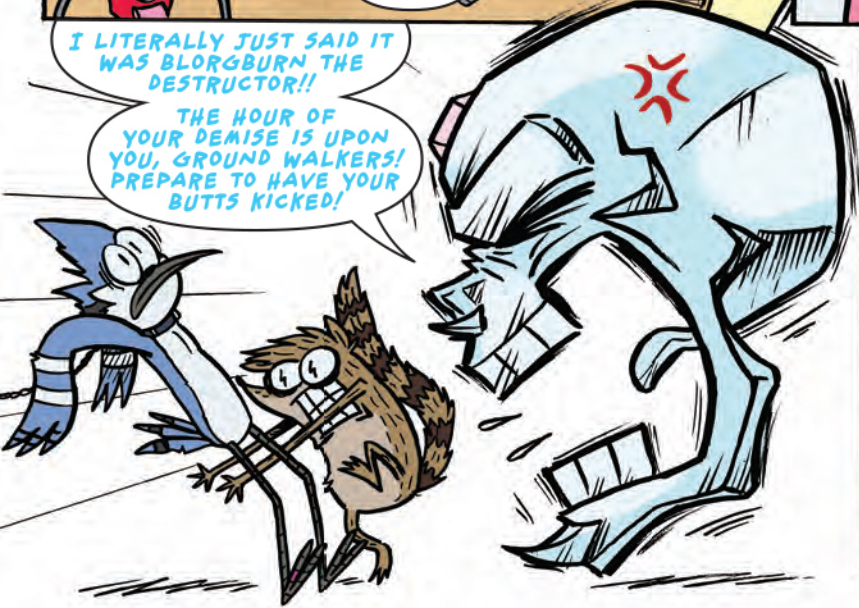

WHEN WE LAST LEFT OUR HEROES...

BLORGBURN THE DESTROYER!!

YOU SAID IT WAS GONNA BE KLORGBANE! I WORE THAT STUPID RIGBY DISGUISE AND EVERYTHING!

I ADMIT, I WAS WRONG...

WAIT, DUDES! KLORGBANE OR NOT, THE CRYSTAL KING SAID THIS HUGE GUY IS HIS MOST POWERFUL ALLY AGAINST THE SURFACE WORLD!

SO... WHO IS IT?!

I LITERALLY JUST SAID IT WAS BLORGBURN THE DESTROYER!!

THE HOUR OF YOUR DEMISE IS UPON YOU, GROUND WALKERS! PREPARE TO HAVE YOUR BUTTS KICKED!

UGHHH, FINE, AS LONG AS THERE'S NO MORE BUTT PUNCHING.

IF YOU'D DONE YOUR HOMEWORK, WE WOULDN'T EVEN BE IN THIS SITUATION!

IF YOU ALL HADN'T CRASHED INTO THE FLOATING CRYSTAL ISLAND IN THE FIRST PLACE, I COULD HAVE QUIETLY REALIZED MY MISTAKE AND SLIPPED AWAY.  
WE WOULDN'T HAVE CRASHED INTO THIS HUNK OF ROCK IF MORDECAI AND RIGBY HADN'T RUN UP THE PARK BILL SO BAD!