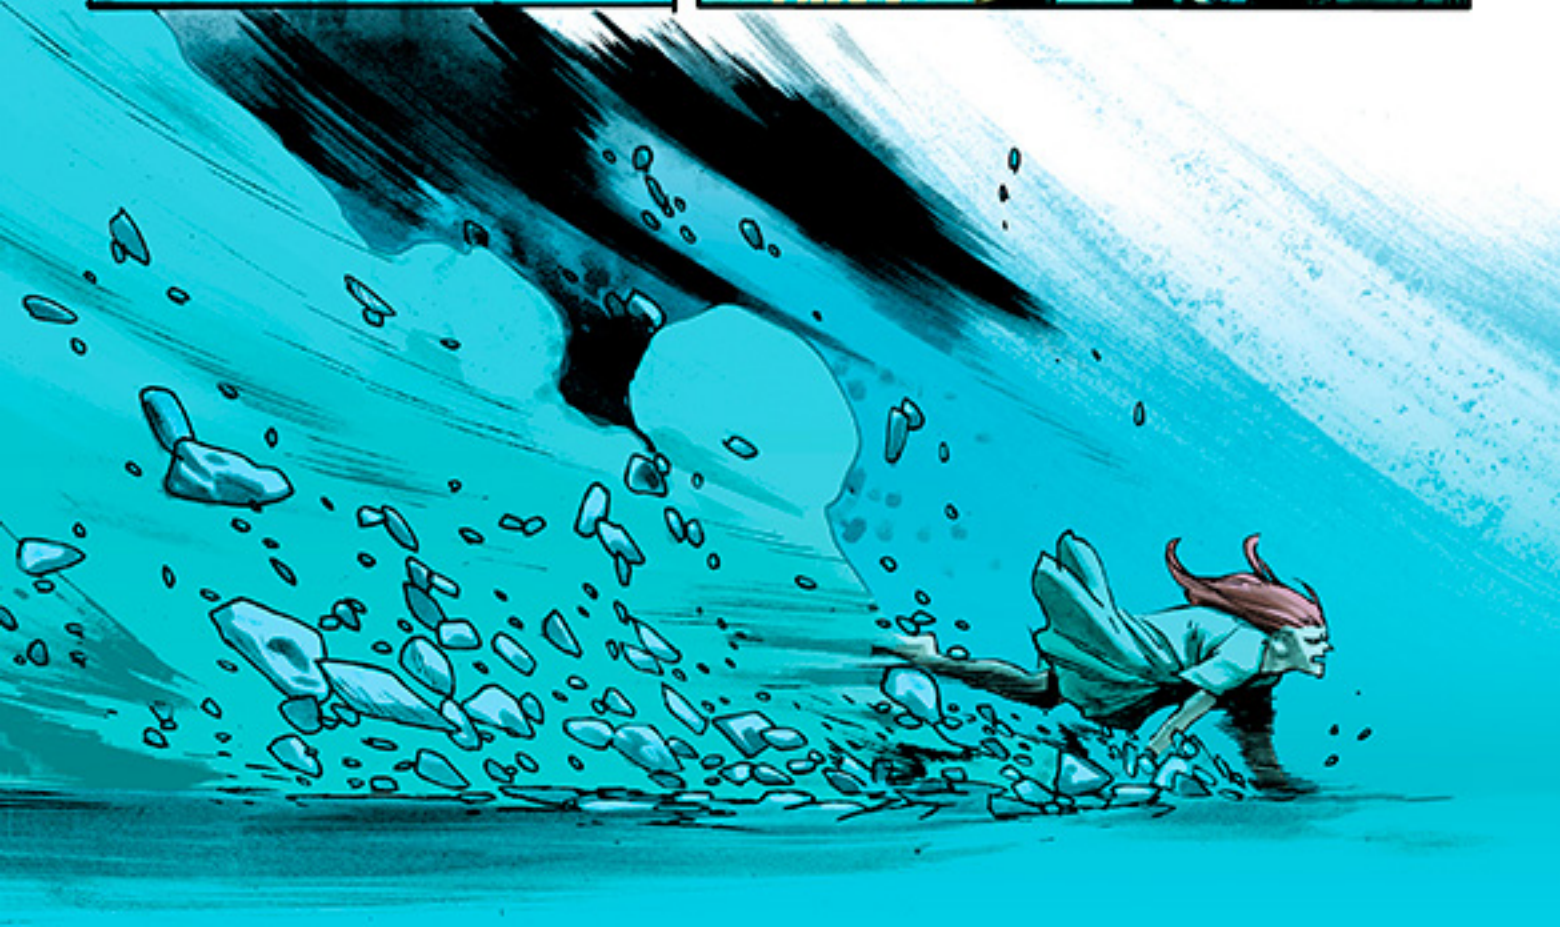

SIBERIA, 1981:

BUDDA
BUDDA
BUDDA

BUDDA
BUDDA

BUDDA BUDDA

TARGET
MOVING WEST AT
SEVENTY-FIVE
TO EIGHTY
KNOTS!

BLANKET-
BOMBING AREA!
JUST TO BE
SURE...