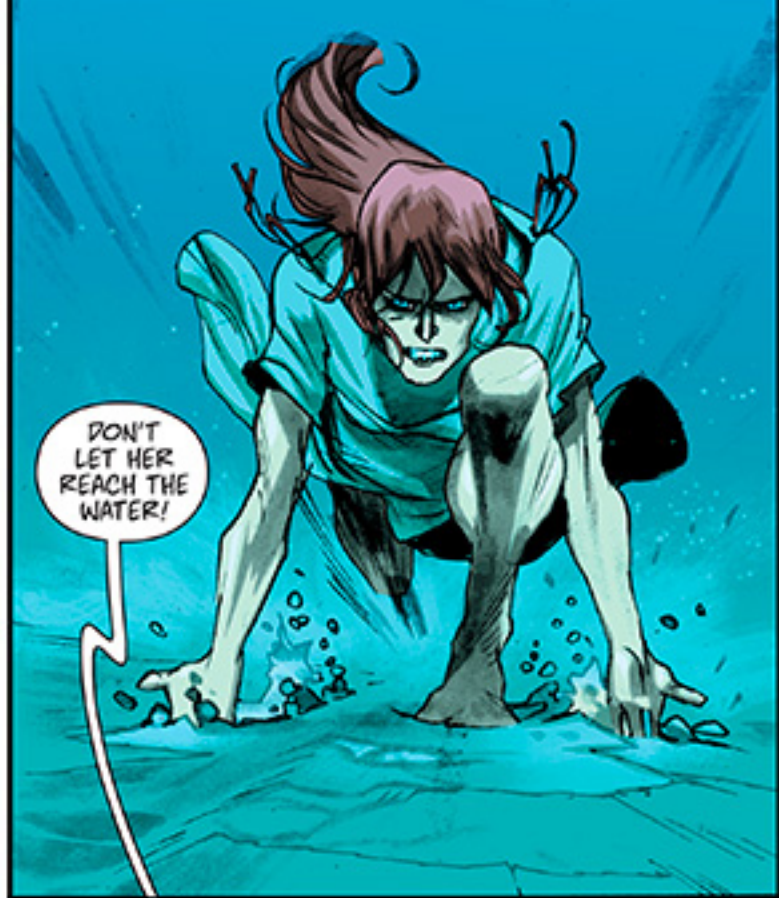

SIBERIA, 1981:

BUDDA
BUDDA
BUDDA

BUDDA
BUDDA

BUDDA BUDDA

TARGET
MOVING WEST AT
SEVENTY-FIVE
TO EIGHTY
KNOTS!

BLANKET-
BOMBING AREA!
JUST TO BE
SURE...