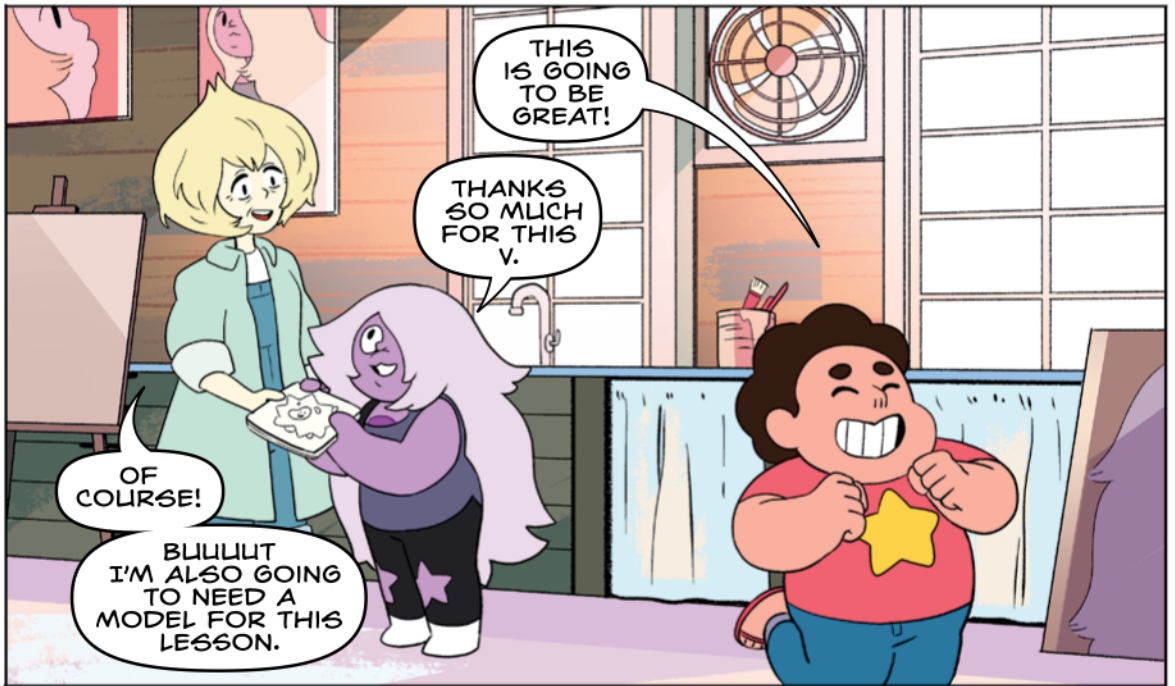

STEVEN UNIVERSE

A CARTOON NETWORK ORIGINAL

created by
REBECCA SUGAR

written by
GRACE KRAFT

illustrated by
RII ABREGO

colors by
WHITNEY COGAR

letters by
MIKE FIORENTINO

designer
GRACE PARK
assistant editor
KATALINA HOLLAND

YOU VOLUNTEERED US FOR WHAT NOW?

AN ART LESSON WITH VIDALIA!

SHE'S AN OLD FRIEND OF AMETHYST'S, AND SHE'S REALLY GOOD AT PAINTING!

WHAT IS... PAINTING?

IS IT A TYPE OF MEEP MORP?

IT'S A WAY OF CREATING ART, ER, "MEEP MORPS" WHERE YOU USE A BRUSH TO COVER A CANVAS WITH COLOR TO MAKE A PICTURE!