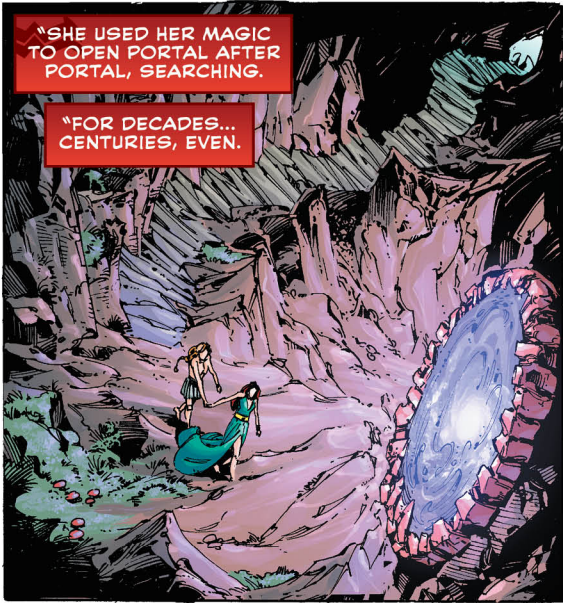

"SHE USED HER MAGIC TO OPEN PORTAL AFTER PORTAL, SEARCHING.

"FOR DECADES... CENTURIES, EVEN.