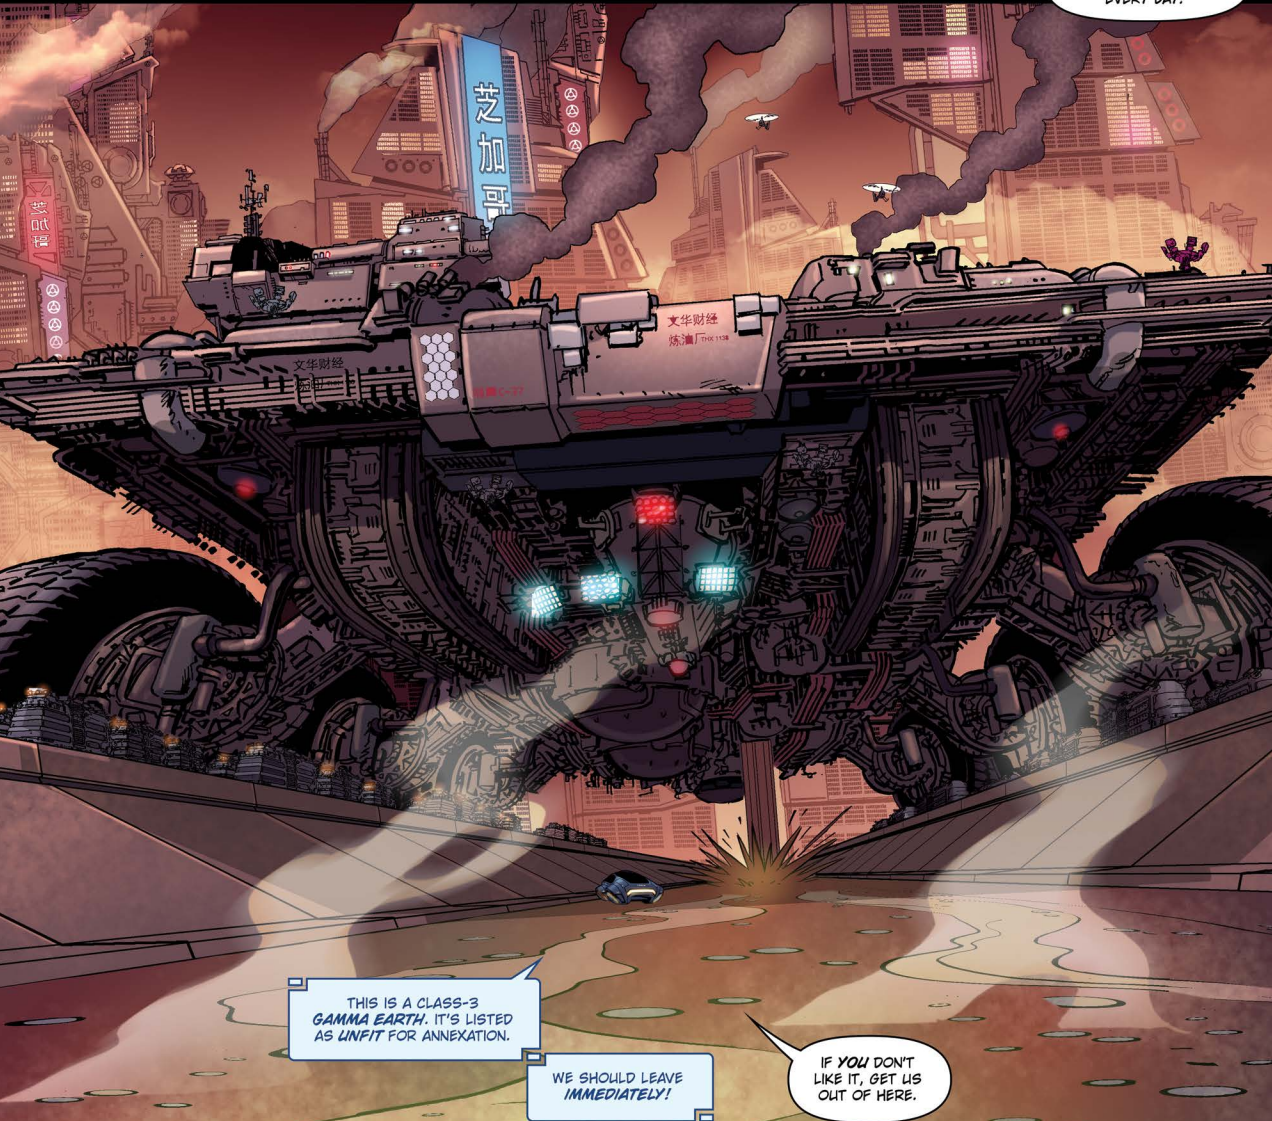

THIS IS A CLASS-3 **GAMMA EARTH**. IT'S LISTED AS **LINFIT** FOR ANNEXATION.

WE SHOULD LEAVE **IMMEDIATELY!**

IF YOU DON'T LIKE IT, GET US OUT OF HERE.