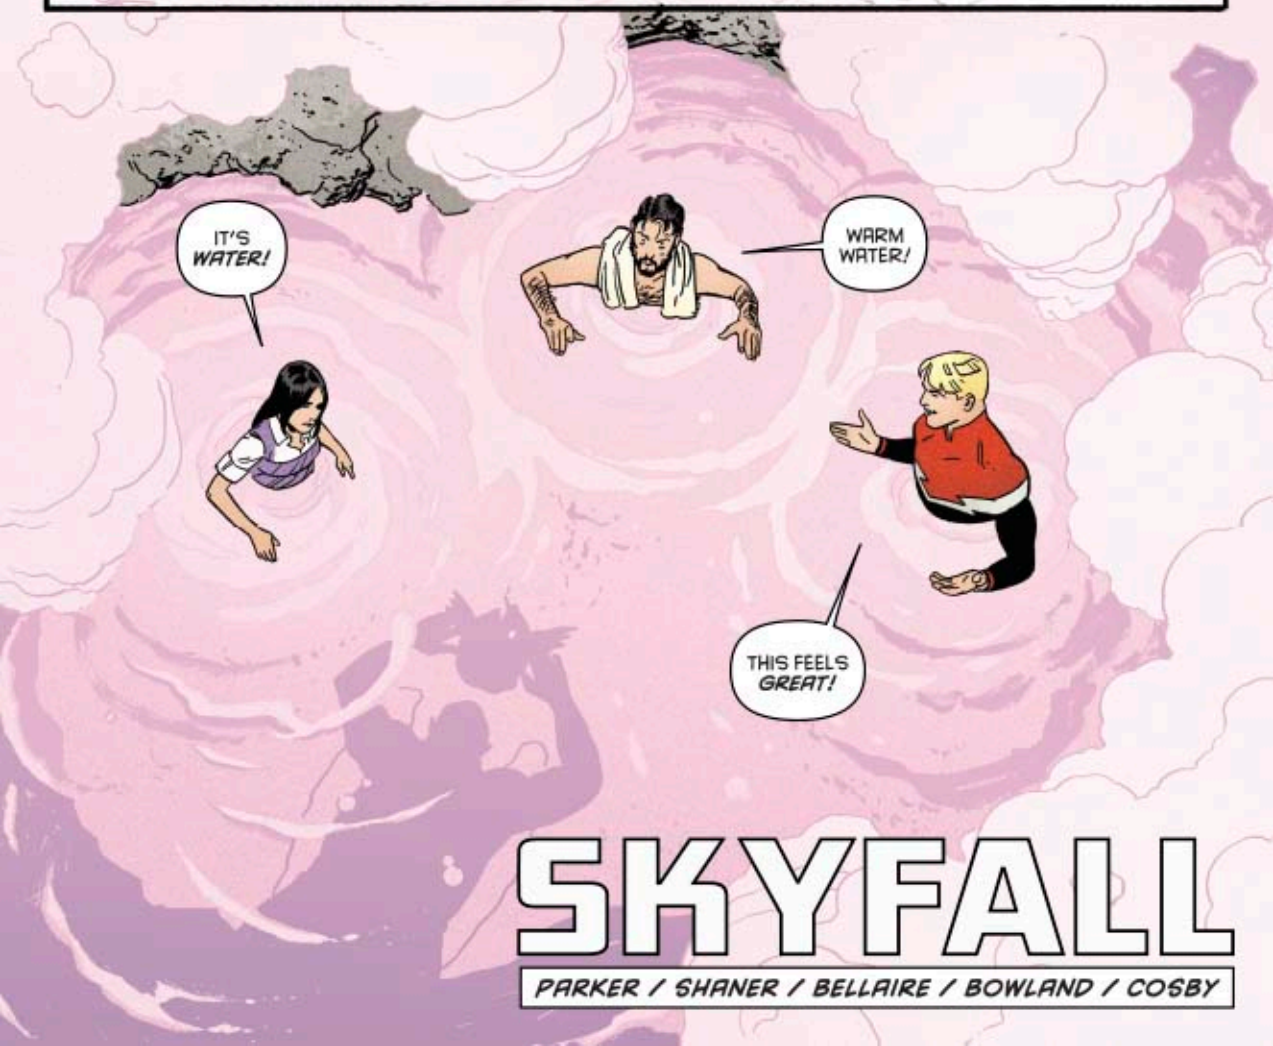

AAAAHHH!

KRF WOOSH

IT'S  
WATER!

WARM  
WATER!

THIS FEELS  
GREAT!

SKYFALL

PARKER / SHANER / BELLAIRE / BOWLAND / COSBY

YOU ARE FROM A WORLD WHERE THE GROUND IS ALL ONE, YES?

SKY WORLD WAS ONCE JUST LIKE THAT. BUT THE CORE OF OUR WORLD WAS UNSTABLE.

IT BROKE APART GRADUALLY OVER MILLIONS OF YEARS.

NO PROBLEM FOR THE AVIANS, BUT IT POSED SOME HURDLES FOR OUR ANCESTORS, I TELL YOU!

SOON THERE WAS A FORMULA THAT EXPECTANT MOTHERS COULD INGEST. THEIR CHILDREN WOULD BE BORN ABLE TO ACCEPT A LIMB GRAFT!

AND PAIRS OF DONOR WINGS WERE GROWN TO BE ADDED WHEN THE CHILDREN WERE PAST LEARNING TO WALK. THEY GREW WITH THEIR HOSTS.

BUT THE WINDS  
OF SKY WORLD  
CAN BE A DEADLY  
THING, CHANGING  
QUICKLY.

THEN CENTURIES  
AGO ONE SCIENTIST  
FOUND A LARGE  
HAWK THAT COULD  
REGROW ITS OWN  
WINGS.

AN INCREDIBLE  
CREATURE. ITS  
CELLS COULD BE  
GRAFTED TO  
OTHER ANIMALS.