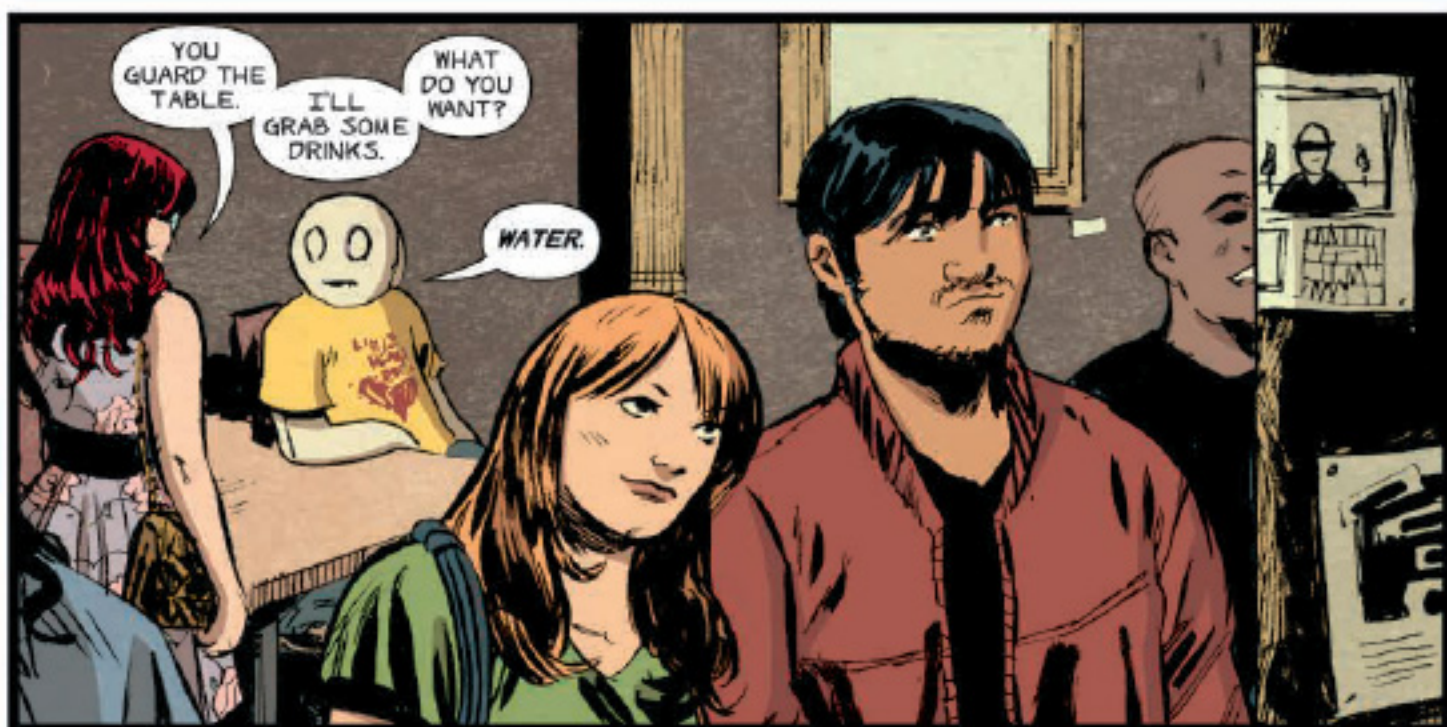

SHAUN STEVEN STRUBLE + SINA GRACE

THE
**LIL'
DEPRESSED
BOY™**

\$3.99

NUMBER ONE

SUPPOSED TO BE THERE, TOO

Image

OH I SEE YOU'VE
MADE A FRIEND WHILE
I WAS GETTING DRINKS
WHO IS THIS?