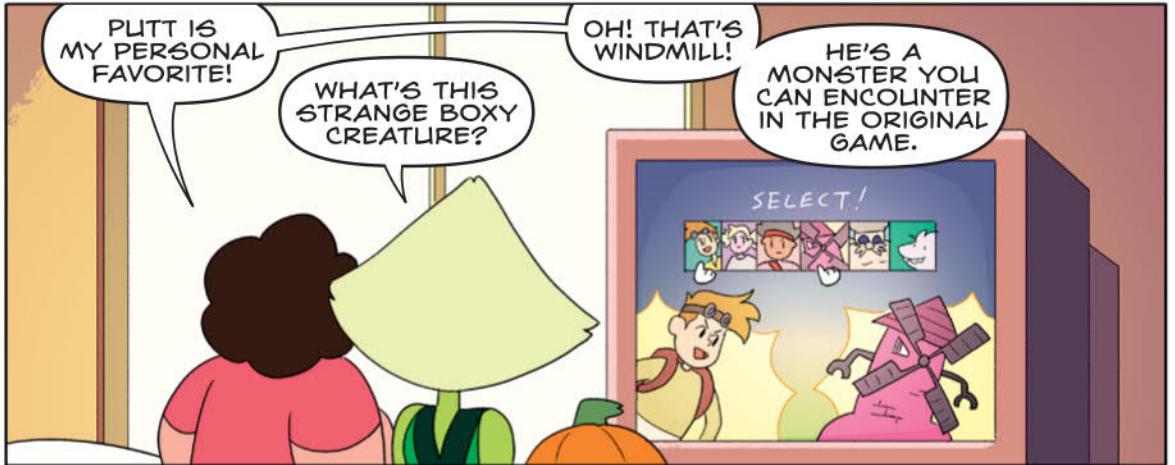

...AND THEN THE FUN BEGINS!

INTRIGUING...

SO, NOW WE JUST PICK OUR CHARACTERS...

PUTT IS MY PERSONAL FAVORITE!

WHAT'S THIS STRANGE BOXY CREATURE?

OH! THAT'S WINDMILL!

HE'S A MONSTER YOU CAN ENCOUNTER IN THE ORIGINAL GAME.