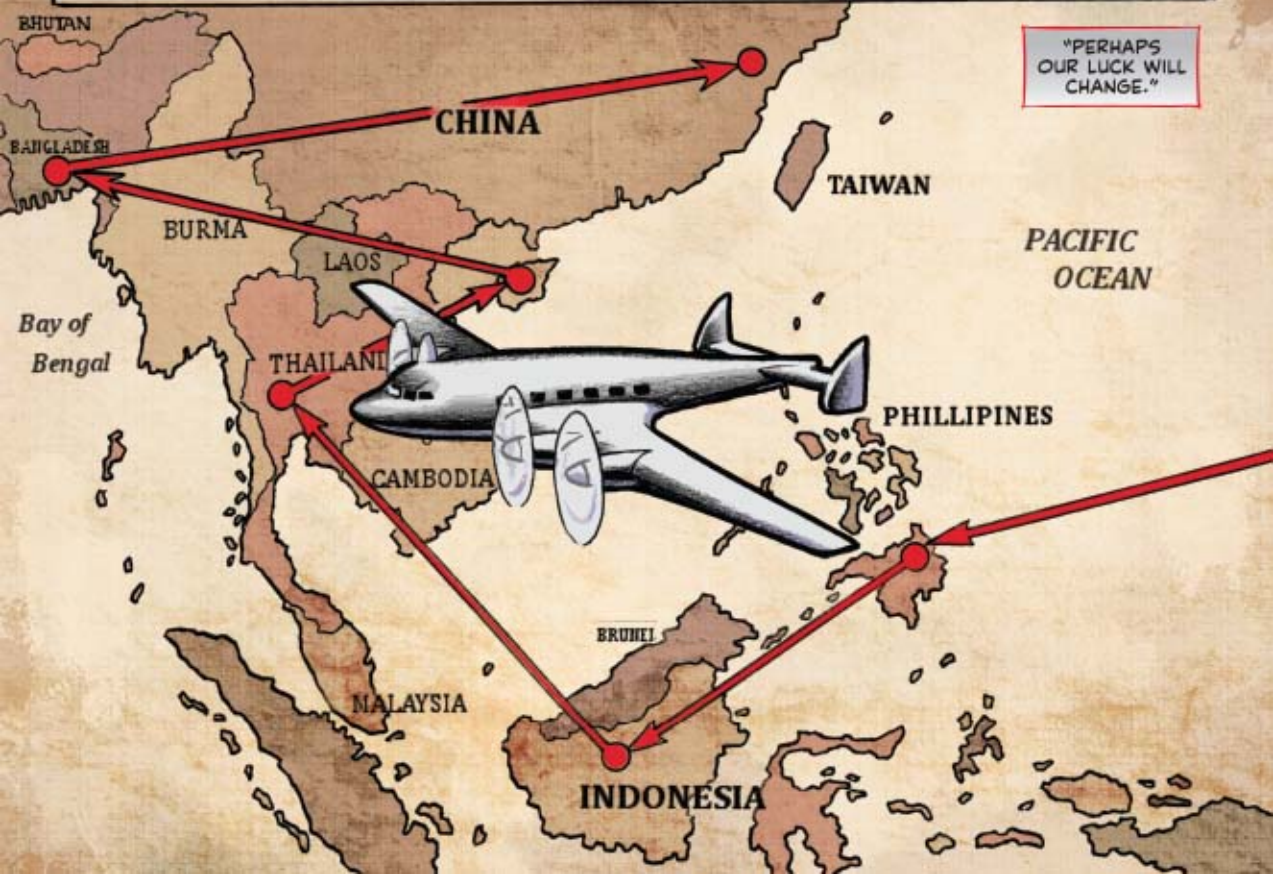

"PERHAPS OUR LUCK WILL CHANGE."

CHINA

TAIWAN

PACIFIC OCEAN

PHILIPPINES

INDONESIA

MALAYSIA

BRUNEI

CAMBODIA

THAILAND

LAOS

BURMA

Bay of Bengal

BANGLADESH

BHUTAN