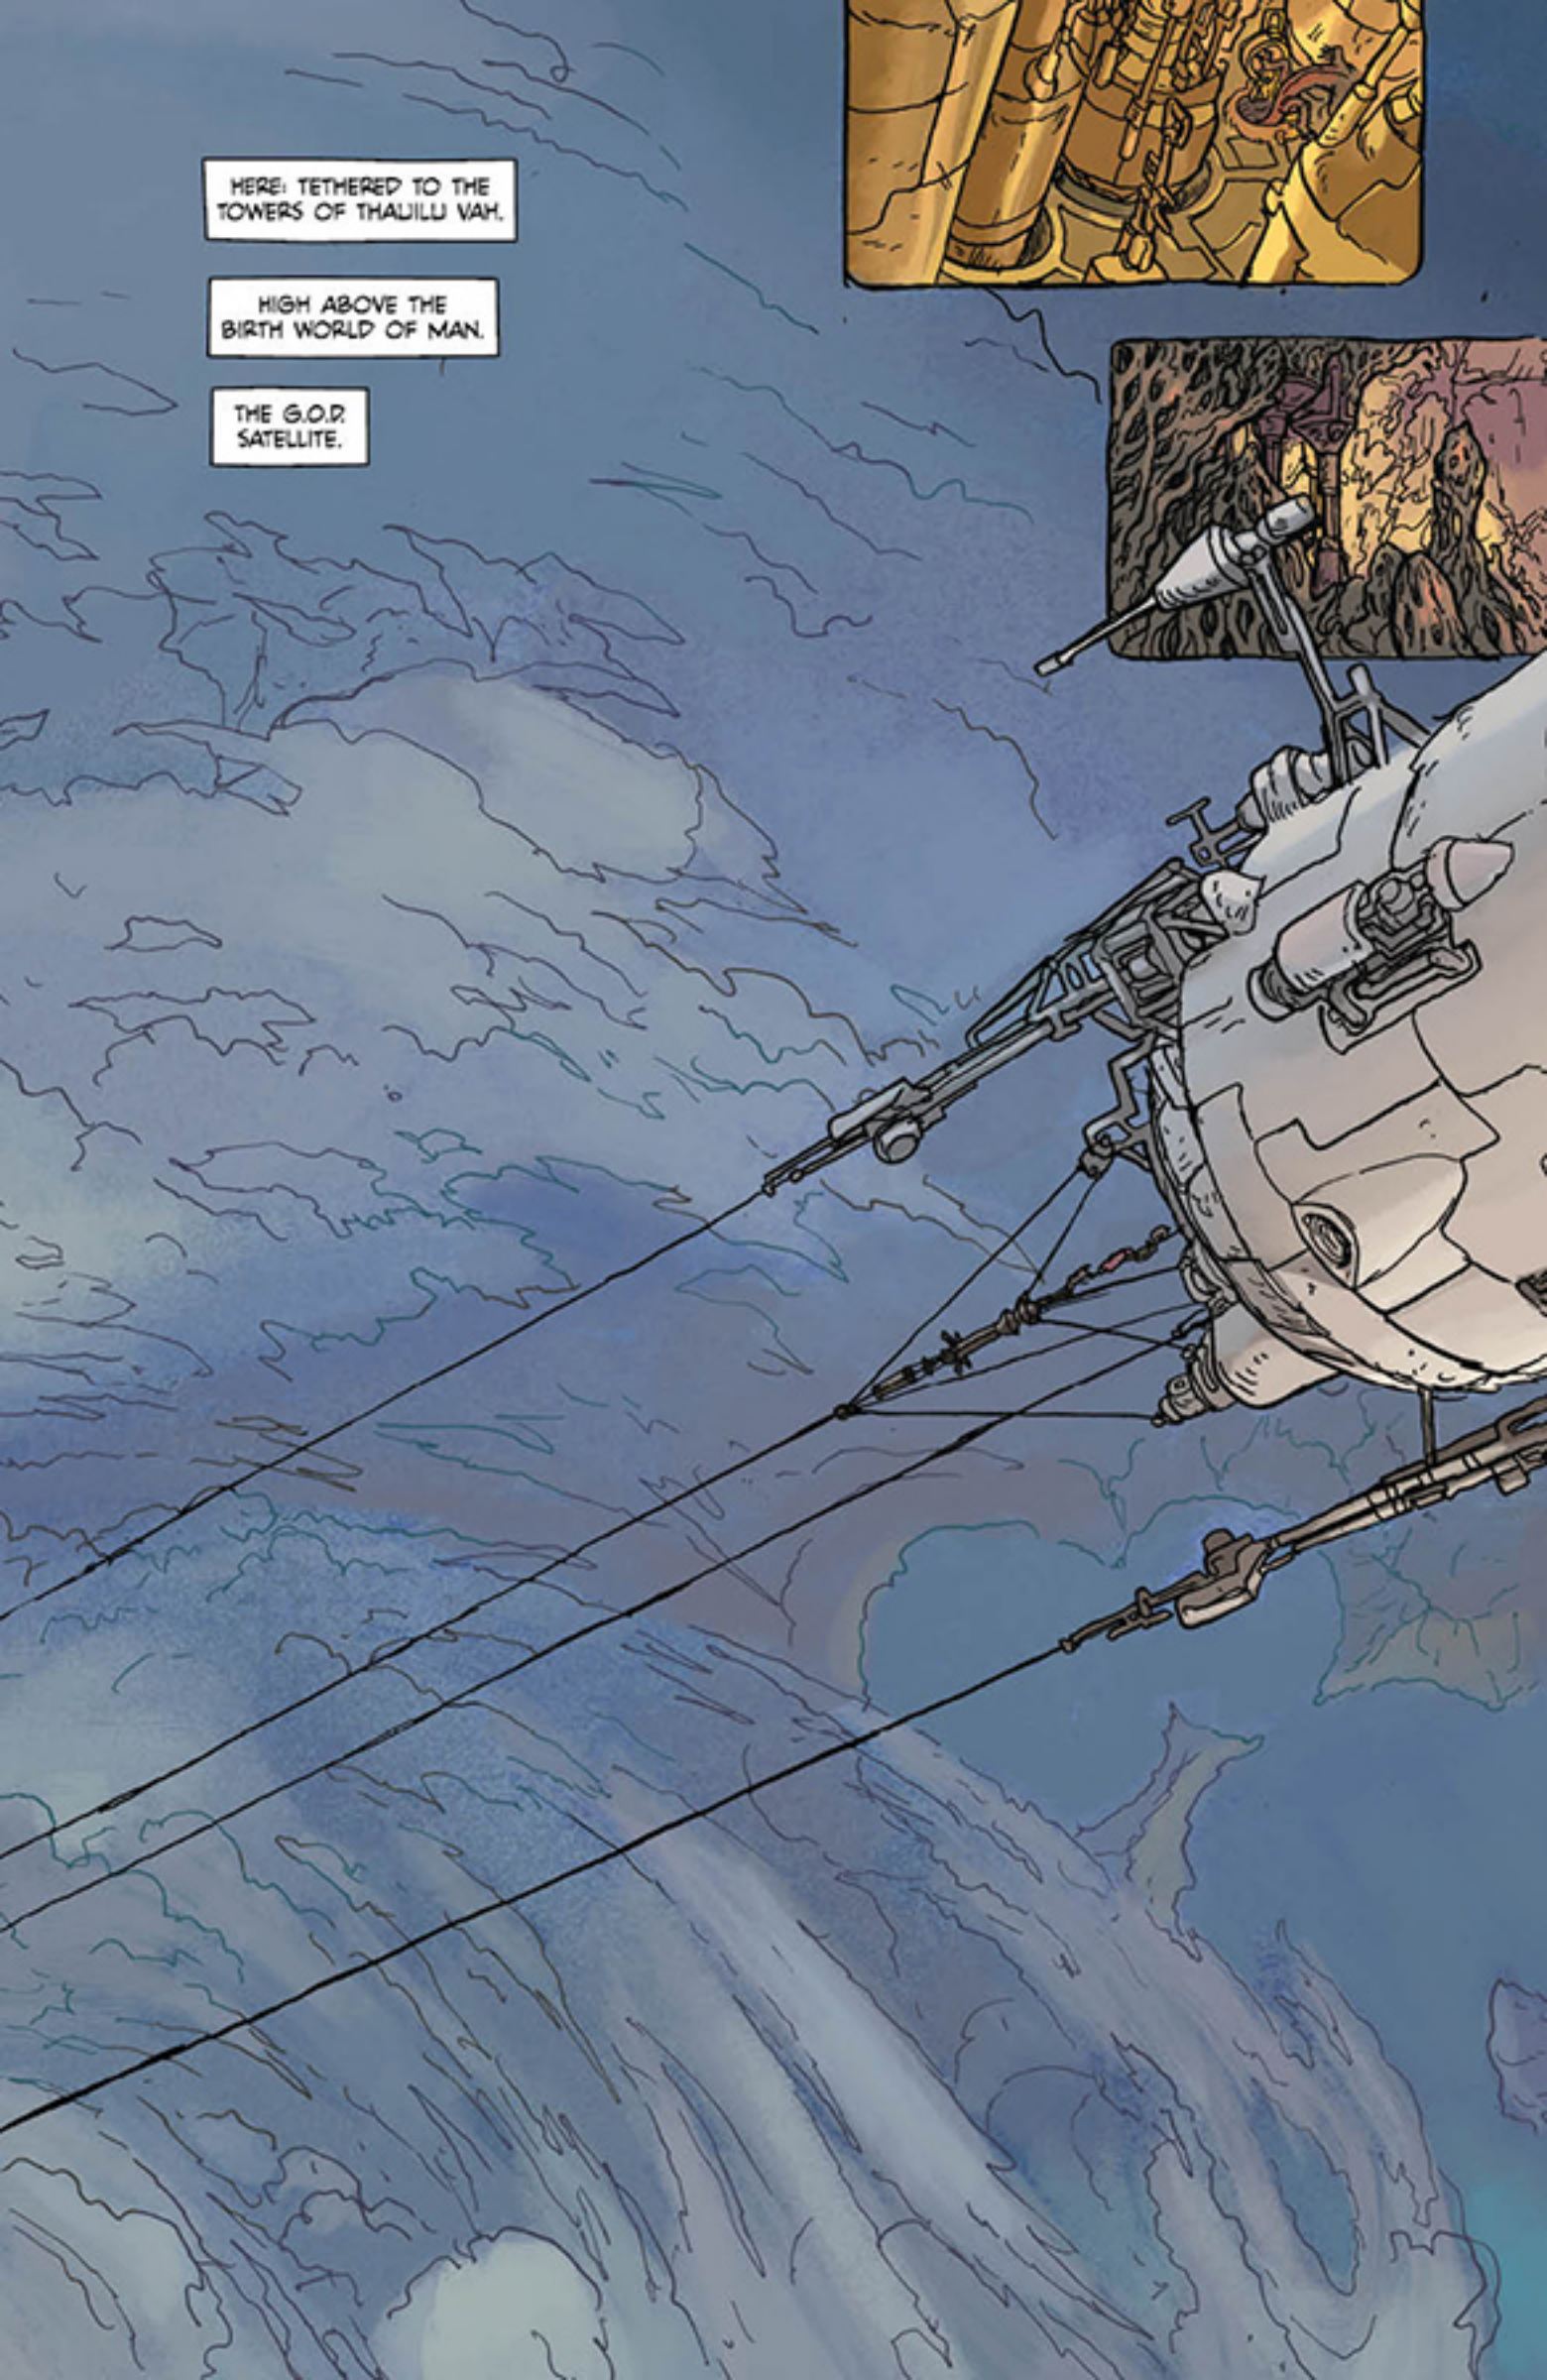

HERE, TETHERED TO THE  
TOWERS OF THALILU VAH.

HIGH ABOVE THE  
BIRTH WORLD OF MAN.

THE G.O.P.  
SATELLITE.

WITHIN, FREEJOHN AND OLD MAN  
PROPHET EASILY CUT THEIR WAY  
TO THE COMMAND CHAMBERS.